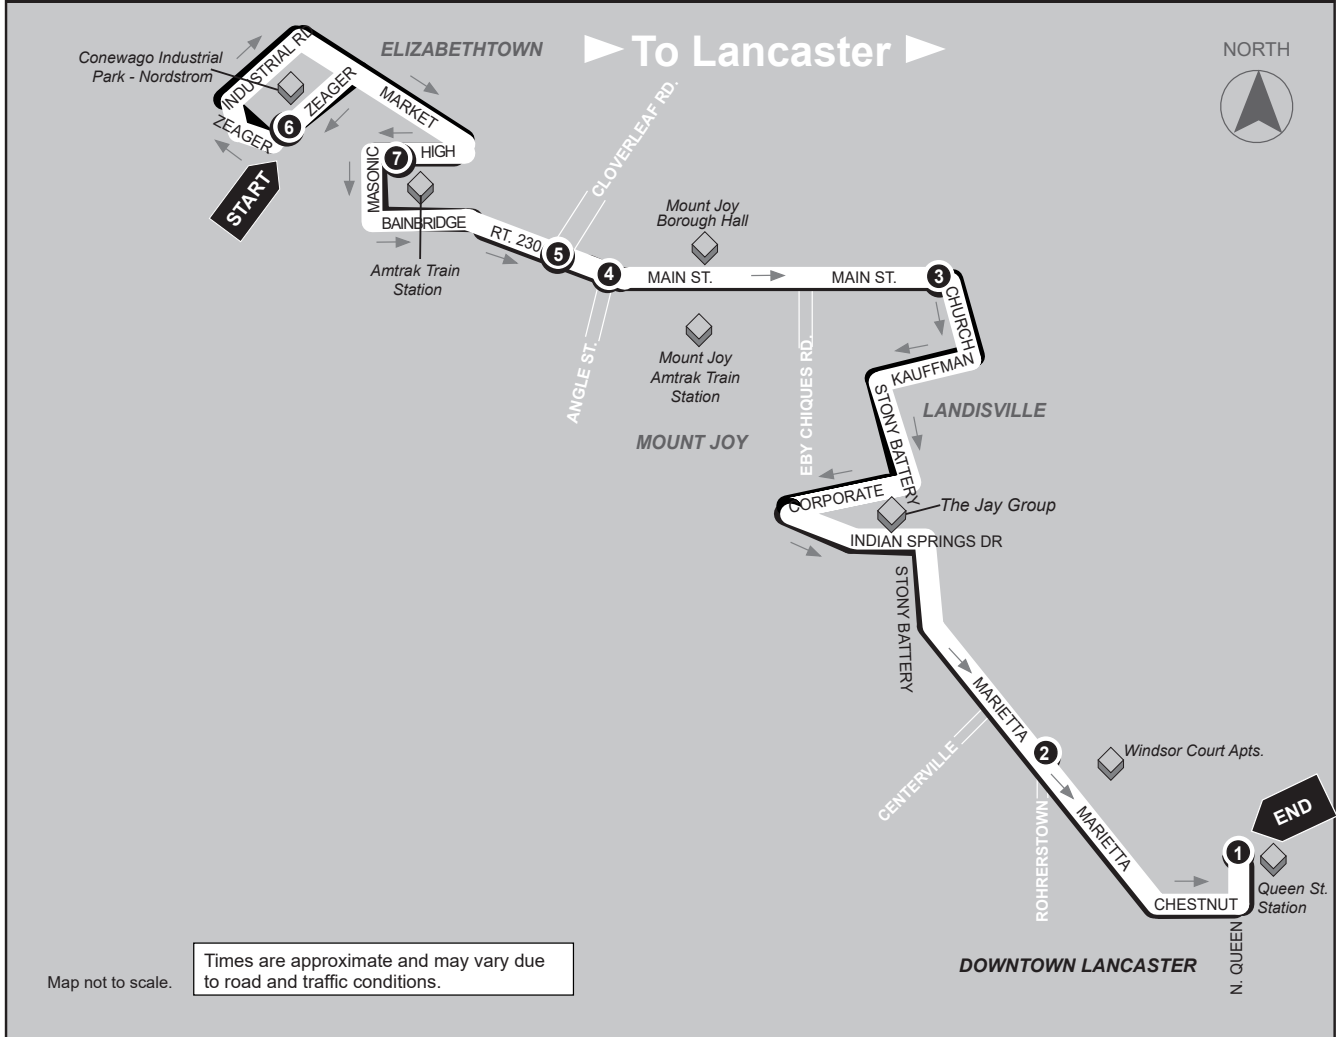

1	2	3	4	5	6
BUS STARTS	BUS DEPARTS	BUS DEPARTS	BUS DEPARTS	BUS ARRIVES/DEPARTS	BUS ENDS
Queen Street Station Transit Center 225 N. Queen St.	Rohrerstown Marietta Ave. & Rohrerstown Rd.	Landisville Church St. & Main St.	Mount Joy Main St. & Angle St.	Route 230 Market Street & Cloverleaf Rd.	Does Bus serve Nordstrom Zeager Rd.?

SATURDAY

A.M.	6:30	6:40	6:50	7:00	7:05	Yes 7:25
	8:30	8:40	8:50	9:00	9:05	No
P.M.	1:30	1:40	1:50	2:00	2:05	Yes 2:25
	3:30	3:40	3:50	4:00	4:05	No

6

BUS STARTS
Does Bus serve Nordstrom Zeager Rd.?

7

BUS DEPARTS
Elizabethtown Amtrak Station High St. & Masonic Dr.

5

BUS ARRIVES/DEPARTS
Route 230 Market Street & Cloverleaf Rd.

4

BUS DEPARTS
Mount Joy Main St. & Angle St.

3

BUS DEPARTS
Landisville Church St. & Main St.

2

BUS DEPARTS
Rohrerstown Marietta Ave. & Rohrerstown Rd.

1

BUS ENDS
Queen Street Station Transit Center 225 N. Queen St.

WEEKDAYS

A.M.	Yes 5:55	6:05	6:15	6:20	6:32	6:44	7:00
	No	6:55	7:10	7:15	7:27	7:39	8:00
	Yes 7:55	8:05	8:15	8:20	8:32	8:44	9:00
	No	8:55	9:10	9:15	9:27	9:39	10:00
	Yes 10:55	11:05	11:15	11:20	11:32	11:44	12:00
P.M.	No	12:55	1:10	1:15	1:27	1:39	2:00
	Yes 2:55	3:05	3:15	3:20	3:32	3:44	4:00
	No	4:25	4:40	4:45	4:57	5:09	5:30
	Yes 5:25	5:35	5:45	5:50	6:02	6:14	6:30
	No	6:25	6:40	6:45	6:57	7:09	7:30