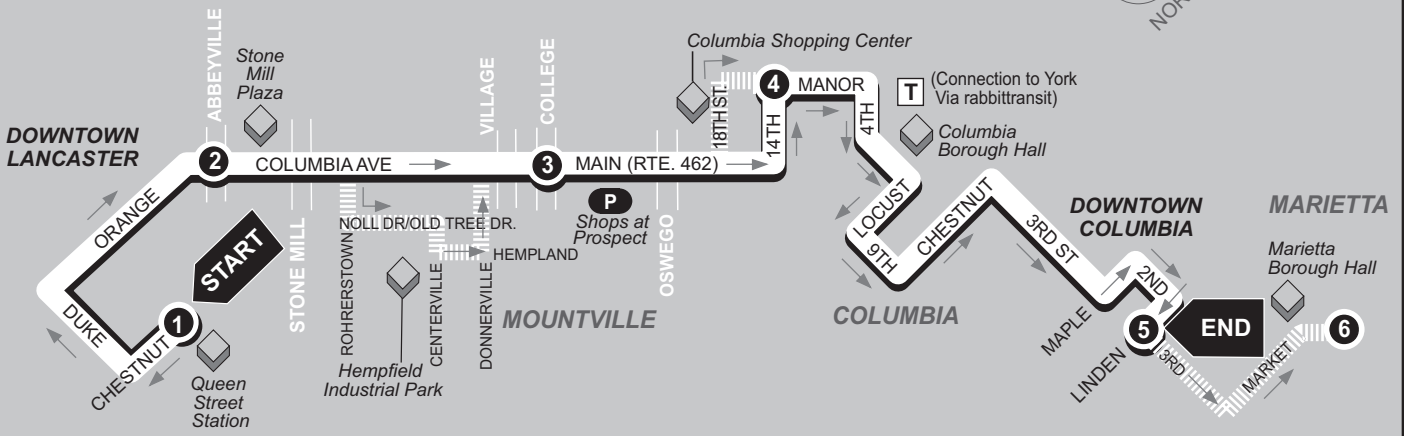

► To Columbia ►

Times are approximate and may vary due to road and traffic conditions.

A - Trips serve Hempfield Industrial Park via Rohrerstown Road to Noll Dr. to Old Tree Dr. to Centerville Rd. to Hempland Rd. to Donnerville Rd.
 C - Bus travels 18th St. to Manor St.

P Park 'n Ride Lot Location

Map not to scale.

1

BUS STARTS

Queen St. Station
Transit Center
225 N. Queen St.

2

BUS DEPARTS

Columbia Pk. and
Abbeyville Rd.

BUS DEPARTS

Columbia
14th St. and
Manor St.

5

BUS ENDS

Columbia
3rd St. and
Linden St.

6

Does Bus
continue on to
Marietta Sq.
on Market St.?

WEEKDAYS

Revised 3/31/2025

- 6**

Does Bus
start at
Marietta Sq.
on Market St.?
- 5**

BUS
DEPARTS
Columbia
3rd St. and
Linden St.
- Does Bus**
serve
18th St
&
Manor St.?
- 4**

BUS
DEPARTS
Columbia
14th St. and
Manor St.
- Does Bus**
serve
Hempfield
Industrial
Park?
- 3**