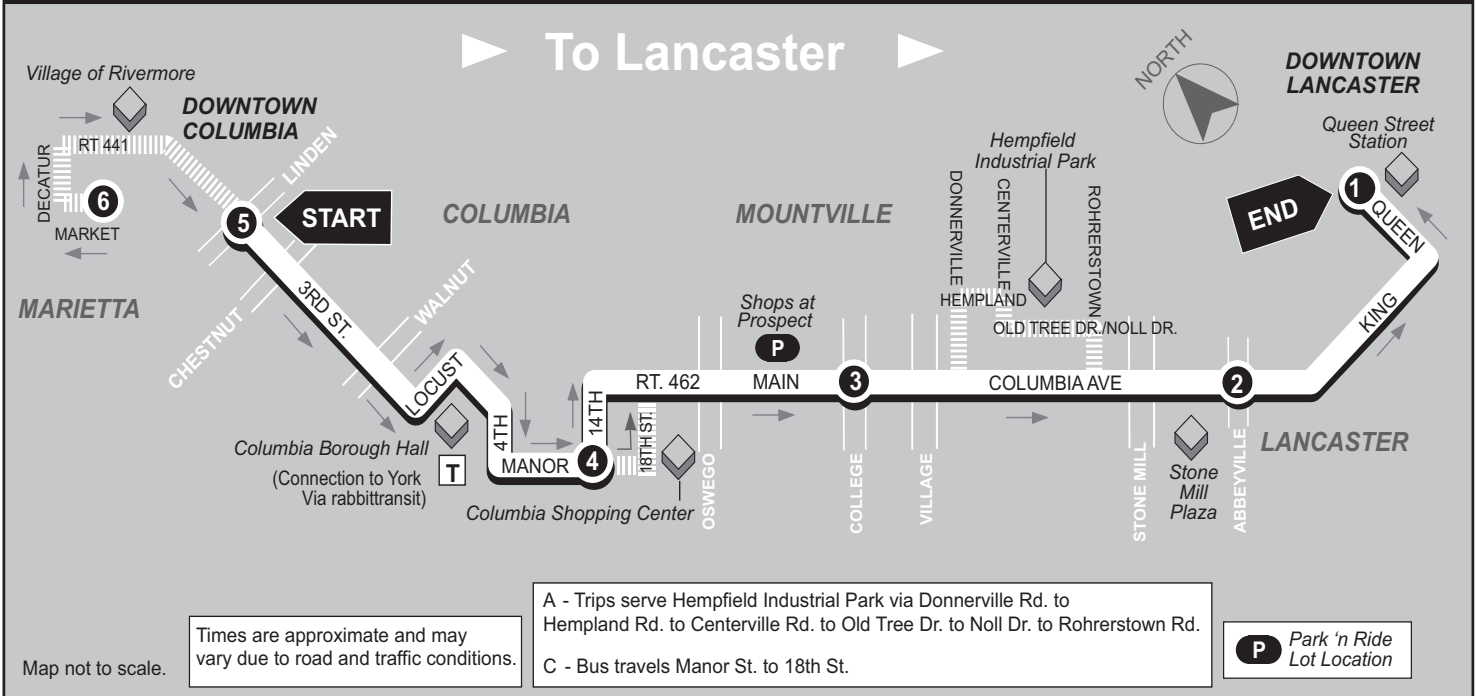

► To Columbia ►

Times are approximate and may vary due to road and traffic conditions.

A - Trips serve Hempfield Industrial Park via Rohrerstown Road to Noll Dr. to Old Tree Dr. to Centerville Rd. to Hempland Rd. to Donnerville Rd.
 C - Bus travels 18th St. to Manor St.

P Park 'n Ride Lot Location

Map not to scale.

1

BUS STARTS

Queen St. Station
Transit Center
225 N. Queen St.

2

BUS DEPARTS

Columbia Pk. and
Abbeyville Rd.

BUS DEPARTS

Columbia
14th St. and
Manor St.

5

BUS ENDS

Columbia
3rd St. and
Linden St.

6

Does Bus
continue on to
Marietta Sq.
on Market St.?

WEEKDAYS

Revised 3/31/2025

- 6**

Does Bus
start at
Marietta Sq.
on Market St.?
- 5**

BUS
DEPARTS
Columbia
3rd St. and
Linden St.
- Does Bus**
serve
18th St
&
Manor St.?
- 4**

BUS
DEPARTS
Columbia
14th St. and
Manor St.
- Does Bus**
serve
Hempfield
Industrial
Park?
- 3**