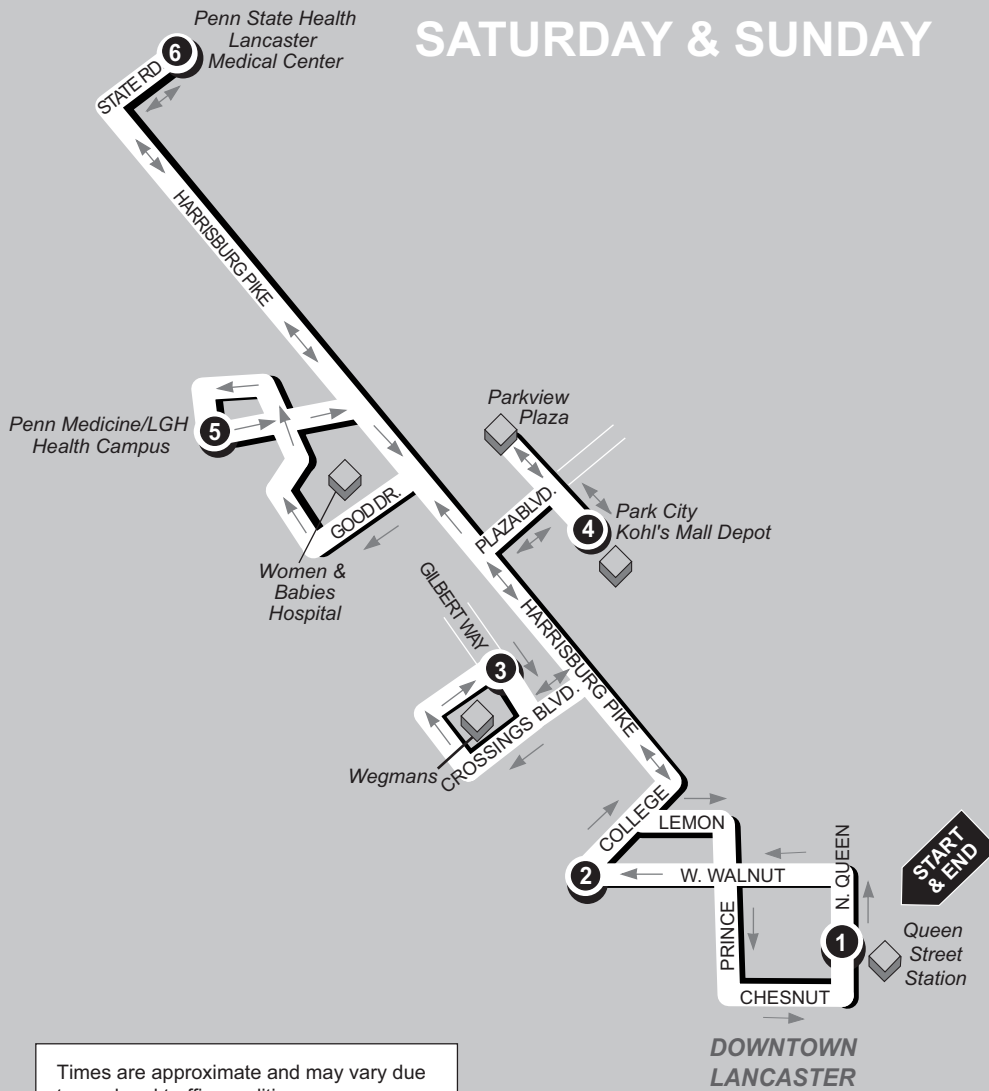

SATURDAY & SUNDAY

1	2	3	4	5	6	5	4	3	2	1
BUS STARTS	BUS DEPARTS	BUS DEPARTS	BUS DEPARTS	BUS DEPARTS	BUS DEPARTS	BUS DEPARTS	BUS DEPARTS	BUS DEPARTS	BUS DEPARTS	BUS ENDS
Queen St. Station Transit Ctr. 225 N. Queen	College Ave. & Walnut Street	Wegmans	Park City Center	Penn Medicine LGH Health Campus	Penn State Health	Penn Medicine LGH Health Campus	Park City Center	Wegmans	College Ave. & Lemon Street	Queen St. Station Transit Ctr. 225 N. Queen

SATURDAY

A.M. 7:00	7:05	7:15	7:25	7:35	7:45	7:55	8:00	8:10	8:15	8:30
8:00	8:05	8:15	8:25	8:35	8:45	8:55	9:00	9:10	9:15	9:30
9:00	9:05	9:15	9:25	9:35	9:45	9:55	10:00	10:10	10:15	10:30
10:00	10:05	10:15	10:25	10:35	10:45	10:55	11:00	11:10	11:15	11:30
11:00	11:05	11:15	11:25	11:35	11:45	11:55	12:00	12:10	12:15	12:30
P.M. 12:00	12:05	12:15	12:25	12:35	12:45	12:55	1:00	1:10	1:15	1:30
1:00	1:05	1:15	1:25	1:35	1:45	1:55	2:00	2:10	2:15	2:30
2:00	2:05	2:15	2:25	2:35	2:45	2:55	3:00	3:10	3:15	3:30
3:00	3:05	3:15	3:25	3:35	3:45	3:55	4:00	4:10	4:15	4:30
4:00	4:05	4:15	4:25	4:35	4:45	4:55	5:00	5:10	5:15	5:30
5:00	5:05	5:15	5:25	5:35	5:45	5:55	6:00	6:10	6:15	6:30
6:00	6:05	6:15	6:25	6:35	6:45	6:55	7:00	7:10	7:15	7:30
7:00	7:05	7:15	7:25	7:35	7:45	7:55	8:00	8:10	8:15	8:30
8:00	8:05	8:15	8:25	8:35	8:45	8:55	9:00	9:10	9:15	9:30
9:00	9:05	9:15	9:25	9:35	9:45	9:55	10:00	10:10	10:15	10:30

SUNDAY

A.M. 10:00	10:05	10:15	10:25	10:35	10:45	10:55	11:00	11:10	11:15	11:30
11:00	11:05	11:15	11:25	11:35	11:45	11:55	12:00	12:10	12:15	12:30
P.M. 12:00	12:05	12:15	12:25	12:35	12:45	12:55	1:00	1:10	1:15	1:30
1:00	1:05	1:15	1:25	1:35	1:45	1:55	2:00	2:10	2:15	2:30
2:00	2:05	2:15	2:25	2:35	2:45	2:55	3:00	3:10	3:15	3:30
3:00	3:05	3:15	3:25	3:35	3:45	3:55	4:00	4:10	4:15	4:30
4:00	4:05	4:15	4:25	4:35	4:45	4:55	5:00	5:10	5:15	5:30
5:00	5:05	5:15	5:25	5:35	5:45	5:55	6:00	6:10	6:15	6:30
6:00	6:05	6:15	6:25	6:35	6:45	6:55	7:00	7:10	7:15	7:30