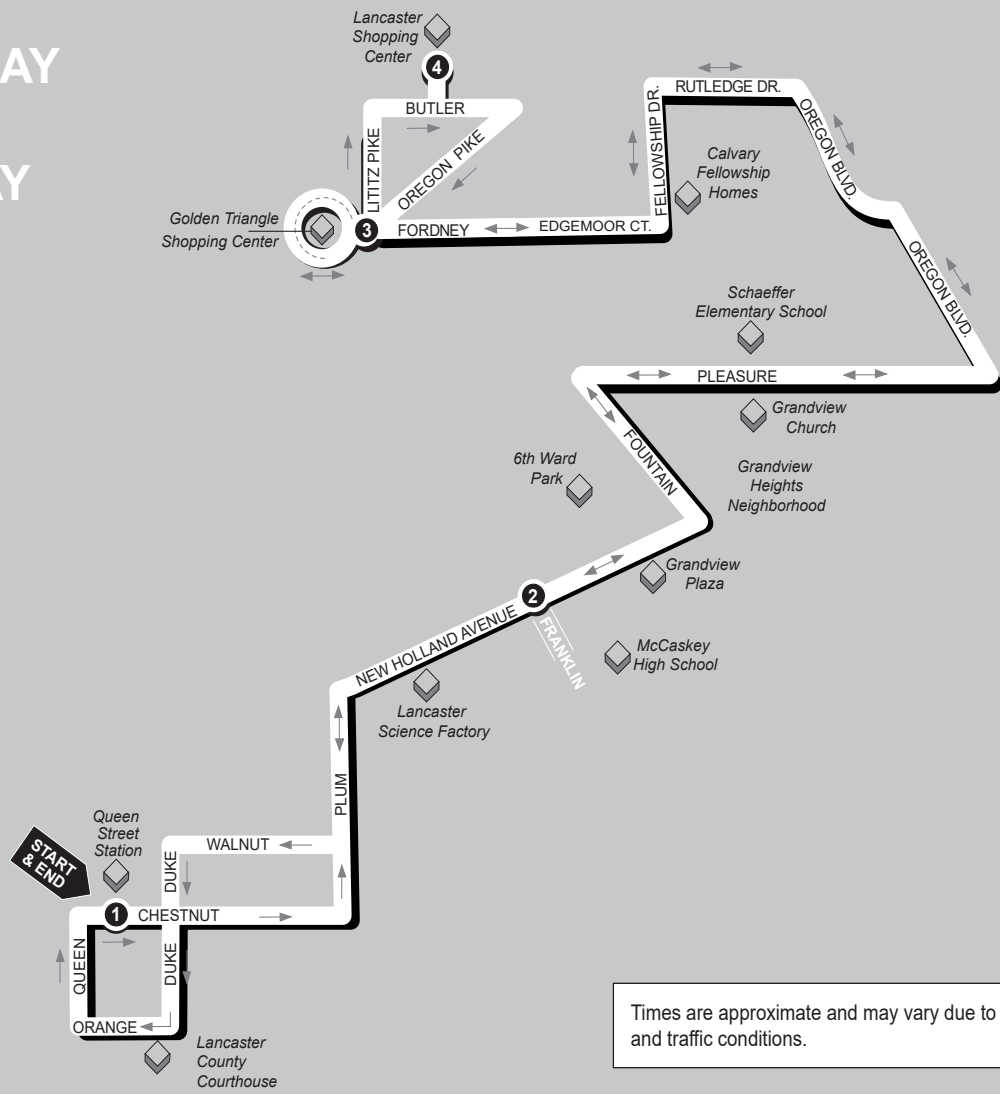

SATURDAY
&
SUNDAY

Map not to scale.

Times are approximate and may vary due to road and traffic conditions.

1

BUS STARTS

Queen St. Station
Transit Center
225 N. Queen St.

2

BUS DEPARTS

New Holland Ave.
&
Franklin St.

3

BUS DEPARTS

Golden Triangle
Shopping Ctr.

4

BUS DEPARTS

Lancaster
Shopping Ctr.

3

BUS DEPARTS

Golden Triangle
Shopping Ctr.

2

BUS DEPARTS

New Holland Ave.
&
Franklin St.

1

BUS ENDS

Queen St. Station
Transit Center
225 N. Queen St.

SATURDAY

A.M.	8:00	8:05	8:15	8:25	8:35	8:45	9:00
	9:00	9:05	9:15	9:25	9:35	9:45	10:00
P.M.	10:00	10:05	10:15	10:25	10:35	10:45	11:00
	12:00	12:05	12:15	12:25	12:35	12:45	1:00
	2:00	2:05	2:15	2:25	2:35	2:45	3:00
	3:00	3:05	3:15	3:25	3:35	3:45	4:00
	4:00	4:05	4:15	4:25	4:35	4:45	5:00
	5:00	5:05	5:15	5:25	5:35	5:45	6:00

SUNDAY

A.M.	8:00	8:05	8:15	8:25	8:35	8:45	9:00
	9:00	9:05	9:15	9:25	9:35	9:45	10:00
P.M.	10:00	10:05	10:15	10:25	10:35	10:45	11:00
	12:00	12:05	12:15	12:25	12:35	12:45	1:00
	2:00	2:05	2:15	2:25	2:35	2:45	3:00
	4:00	4:05	4:15	4:25	4:35	4:45	5:00
	5:00	5:05	5:15	5:25	5:35	5:45	6:00