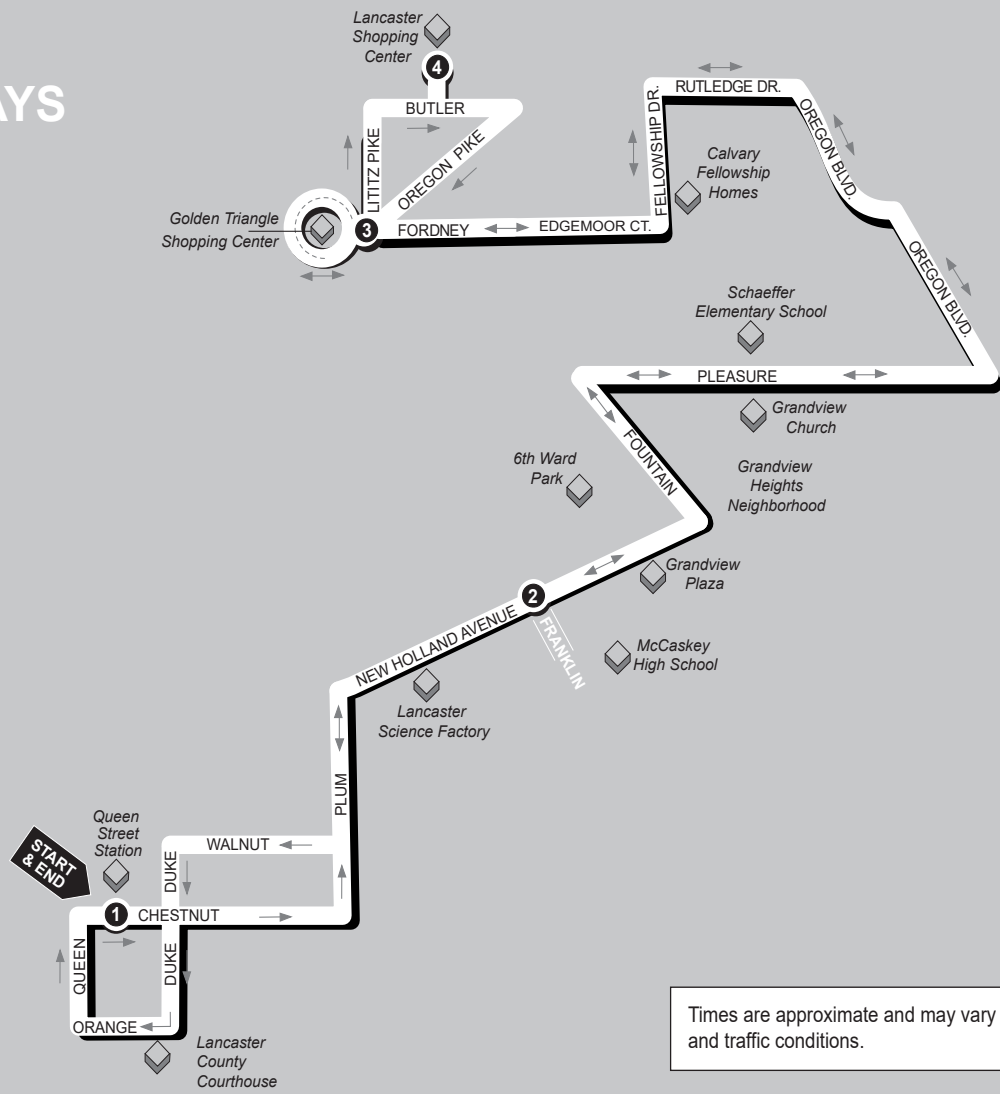

WEEKDAYS

NORTH

Map not to scale.

Times are approximate and may vary due to road and traffic conditions.

BUS STARTS

Queen St. Station
Transit Center
225 N. Queen St.

BUS DEPARTS

New Holland Ave.
&
Franklin St.

BUS DEPARTS

Golden Triangle
Shopping Ctr.

BUS DEPARTS

Lancaster
Shopping Ctr.

BUS DEPARTS

Golden Triangle
Shopping Ctr.

BUS DEPARTS

New Holland Ave.
&
Franklin St.

New Holland Ave.
&
Franklin St.

3

BUS DEPARTS

Golden Triangle
Shopping Ctr.

4

BUS DEPARTS

Lancaster
Shopping Ctr.

3

BUS DEPARTS

Golden Triangle
Shopping Ctr.

2

BUS DEPARTS

New Holland Ave.
&
Franklin St.

1

BUS ENDS

Queen St. Station
Transit Center
225 N. Queen St.