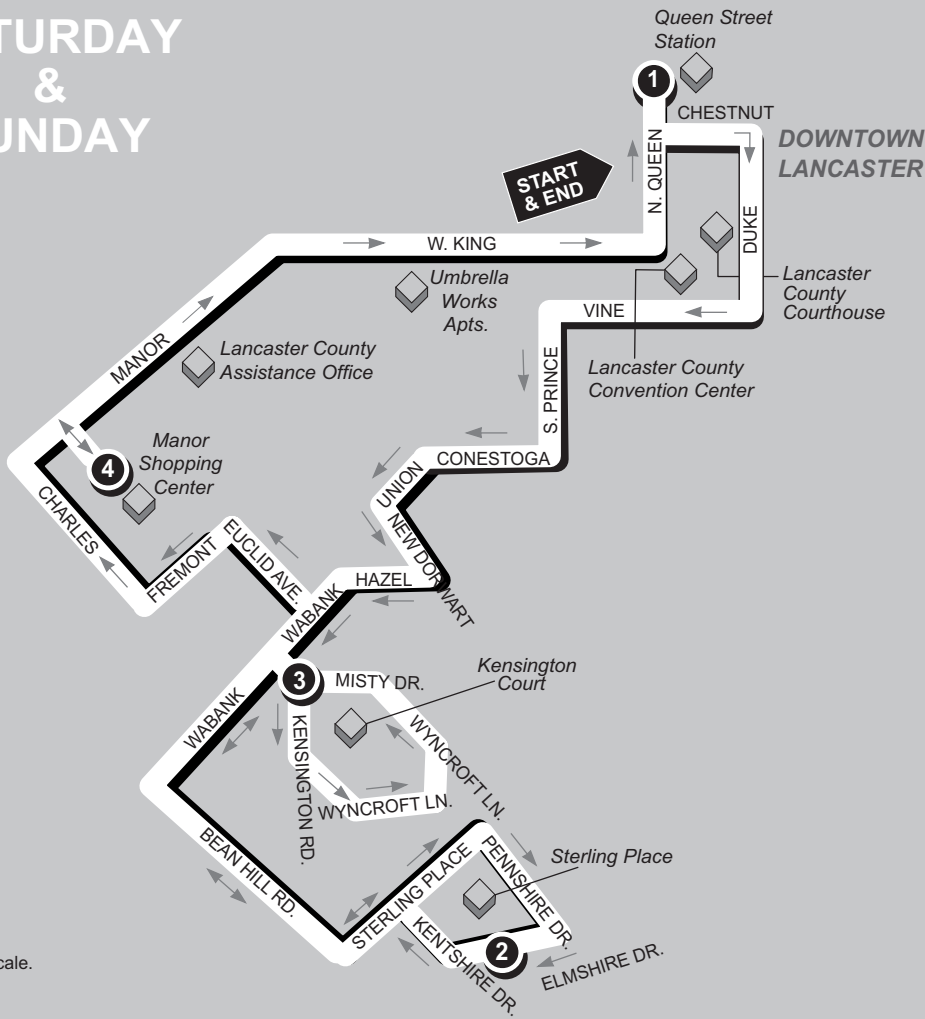

WEEKDAYS

**1**  
**BUS STARTS**  
 Queen St. Station  
 Transit Center  
 225 N. Queen St.

**2**  
**BUS ARRIVES/ DEPARTS**  
 Sterling Place

**3**  
**BUS ARRIVES/ DEPARTS**  
 Kensington Court  
 Apartments

**4**  
**BUS ARRIVES/ DEPARTS**  
 Manor Shopping Center

**1**  
**BUS STARTS**  
 Queen St. Station  
 Transit Center  
 225 N. Queen St.

WEEKDAYS

A.M.	6:00	6:20	6:25	6:35	7:00
	7:00	7:20	7:25	7:35	8:00
	8:00	8:20	8:25	8:35	9:00
	9:00	9:20	9:25	9:35	10:00
	10:00	10:20	10:25	10:35	11:00
	11:00	11:20	11:25	11:35	12:00
P.M.	12:00	12:20	12:25	12:35	1:00
	1:00	1:20	1:25	1:35	2:00
	2:00	2:20	2:25	2:35	3:00
	3:00	3:20	3:25	3:35	4:00
	4:00	4:20	4:25	4:35	5:00
	5:00	5:20	5:25	5:35	6:00
	6:00	6:20	6:25	6:35	7:00
	7:00	7:20	7:25	7:35	8:00

SATURDAY  
&  
SUNDAY

NORTH

Map not to scale.

1

**BUS STARTS**  
Queen St. Station  
Transit Center  
225 N. Queen St.

2

**BUS ARRIVES/  
DEPARTS**  
Sterling Place

3

**BUS ARRIVES/  
DEPARTS**  
Kensington Court  
Apartments

4

**BUS ARRIVES/  
DEPARTS**  
Manor Shopping  
Center

1

**BUS STARTS**  
Queen St. Station  
Transit Center  
225 N. Queen St.

**SATURDAY**

A.M.	7:00	7:20	7:25	7:35	8:00
	8:00	8:20	8:25	8:35	9:00
	9:00	9:20	9:25	9:35	10:00
	10:00	10:20	10:25	10:35	11:00
P.M.	11:00	11:20	11:25	11:35	12:00
	12:00	12:20	12:25	12:35	1:00
	1:00	1:20	1:25	1:35	2:00
	2:00	2:20	2:25	2:35	3:00
	3:00	3:20	3:25	3:35	4:00
	4:00	4:20	4:25	4:35	5:00
	5:00	5:20	5:25	5:35	6:00
	6:00	6:20	6:25	6:35	7:00
	7:00	7:20	7:25	7:35	8:00