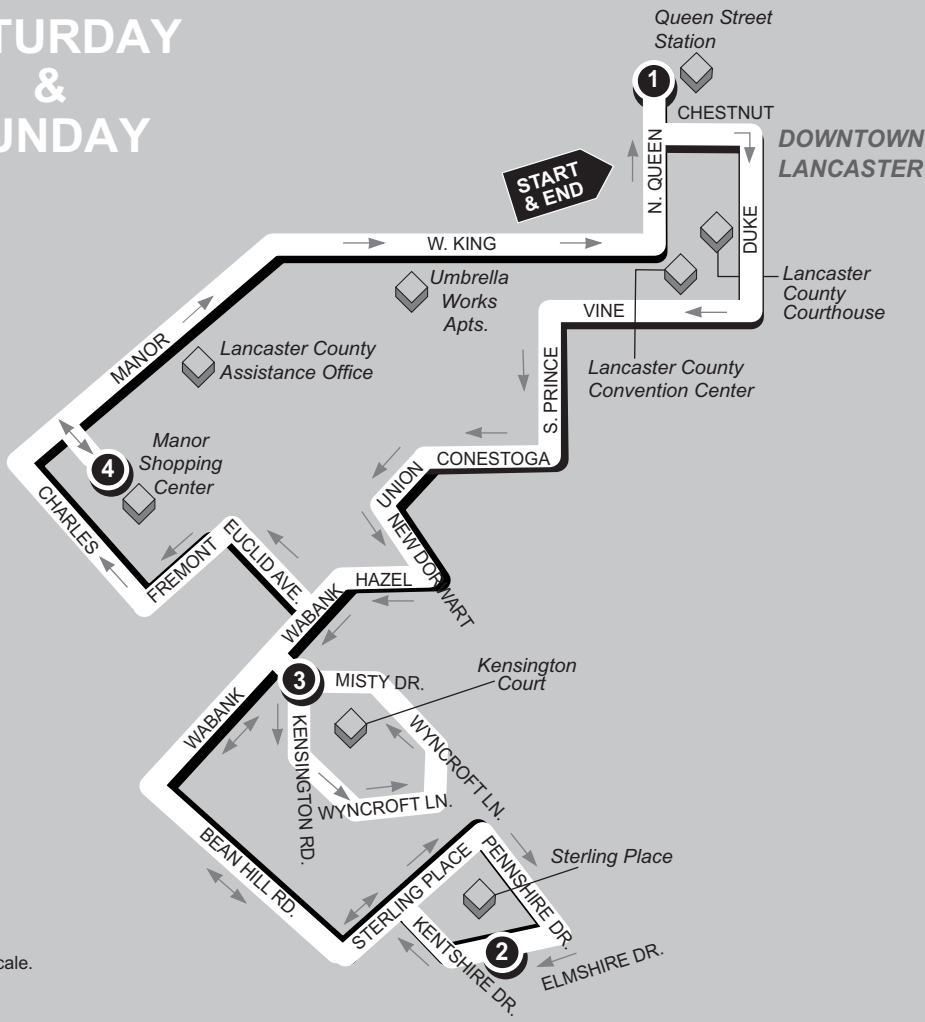

SATURDAY
&
SUNDAY

NORTH

Map not to scale.

1

BUS STARTS

Queen St. Station
Transit Center
225 N. Queen St.

2

BUS ARRIVES/ DEPARTS

Sterling Place

3

BUS ARRIVES/ DEPARTS

Kensington Court
Apartments

4

BUS ARRIVES/ DEPARTS

Manor Shopping Center

1

BUS STARTS

Queen St. Station
Transit Center
225 N. Queen St.

SATURDAY

A.M.	7:00	7:20	7:25	7:35	8:00
	8:00	8:20	8:25	8:35	9:00
	9:00	9:20	9:25	9:35	10:00
	10:00	10:20	10:25	10:35	11:00
P.M.	11:00	11:20	11:25	11:35	12:00
	12:00	12:20	12:25	12:35	1:00
	1:00	1:20	1:25	1:35	2:00
	2:00	2:20	2:25	2:35	3:00
	3:00	3:20	3:25	3:35	4:00
	4:00	4:20	4:25	4:35	5:00
	5:00	5:20	5:25	5:35	6:00
	6:00	6:20	6:25	6:35	7:00
	7:00	7:20	7:25	7:35	8:00

SUNDAY

A.M.	8:00	8:20	8:25	8:35	9:00
	9:00	9:20	9:25	9:35	10:00
	10:00	10:20	10:25	10:35	11:00
	11:00	11:20	11:25	11:35	12:00
P.M.	12:00	12:20	12:25	12:35	1:00
	1:00	1:20	1:25	1:35	2:00
	2:00	2:20	2:25	2:35	3:00
	3:00	3:20	3:25	3:35	4:00
	4:00	4:20	4:25	4:35	5:00
	5:00	5:20	5:25	5:35	6:00