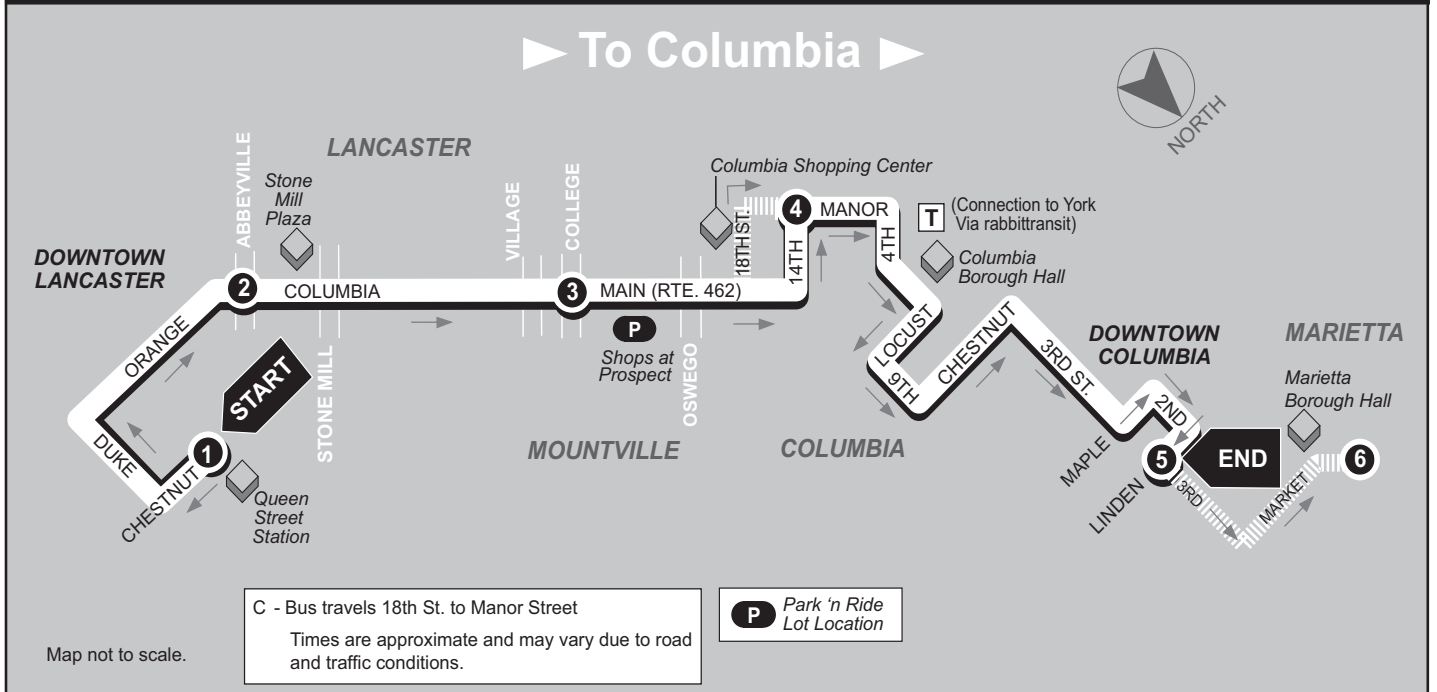

COLUMBIA - OUTBOUND FROM LANCASTER

SATURDAY & SUNDAY

SATURDAY

A.M.	6:00	6:10	6:25	6:35	6:45	Yes 6:55
	7:00	7:10	7:25	7:35	7:45	Yes 7:55
	8:00	8:10	8:25	8:35	8:45	Yes 8:55
	9:00	9:10	C9:25	9:35	9:45	No
	10:00	10:10	C10:25	10:35	10:45	No
	11:00	11:10	C11:25	11:35	11:45	No
P.M.	12:00	12:10	C12:25	12:35	12:45	No
	1:00	1:10	C1:25	1:35	1:45	No
	2:00	2:10	C2:25	2:35	2:45	No
	3:00	3:10	C3:25	3:35	3:45	Yes 3:55
	4:00	4:10	C4:25	4:35	4:45	Yes 4:55
	5:00	5:10	C5:25	5:35	5:45	Yes 5:55
	6:00	6:10	C6:25	6:35	6:45	No
	7:00	7:10	C7:25	7:35	7:45	No
	8:00	8:10	C8:25	8:35	8:45	No