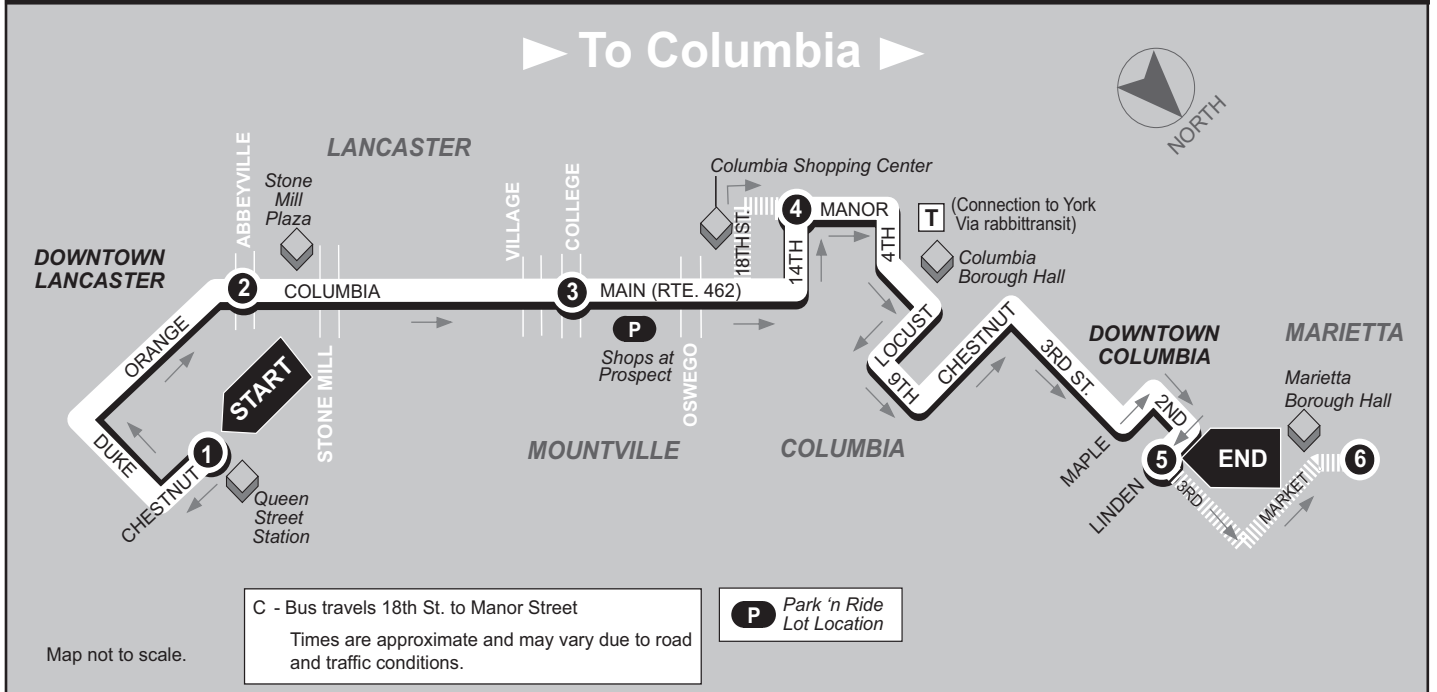

► To Columbia ►

Times are approximate and may vary due to road and traffic conditions.

A - Trips serve Hempfield Industrial Park via Rohrerstown Road to Noll Dr. to Old Tree Dr. to Centerville Rd. to Hempland Rd. to Donnerville Rd.
 C - Bus travels 18th St. to Manor St.

P Park 'n Ride Lot Location

Map not to scale.

1

BUS STARTS

Queen St. Station
Transit Center
225 N. Queen St.

2

BUS DEPARTS

Columbia Pk. and
Abbeyville Rd.

- 6**

Does Bus start at Marietta Sq. on Market St.?
- 5**

BUS DEPARTS Columbia 3rd St. and Linden St.
- Does Bus serve 18th St & Manor St.?**
- 4**

BUS DEPARTS Columbia 14th St. and Manor St.
- Does Bus serve Hempfield Industrial Park?**
- 3**

COLUMBIA - OUTBOUND FROM LANCASTER

SATURDAY & SUNDAY

1
BUS STARTS
Queen St. Station
Transit Center
225 N. Queen St.

2
BUS DEPARTS
Columbia Pk.
and
Abbeyville Rd.

3
BUS DEPARTS
Mountville
Main St. and
College Ave.