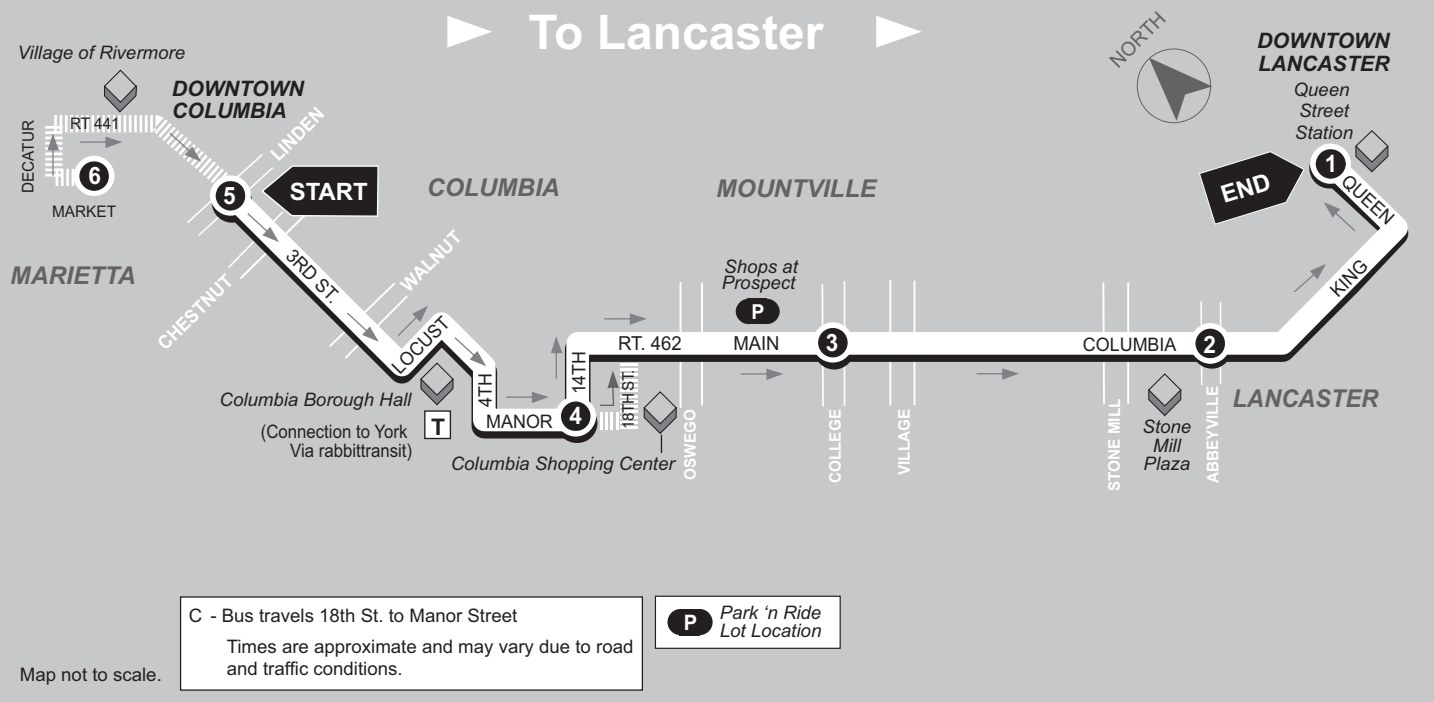

SATURDAY

A.M.	Yes 6:55	7:05	7:15	7:25	7:35	8:00
	Yes 7:55	8:05	8:15	8:25	8:35	9:00
	Yes 8:55	9:05	9:15	9:25	9:35	10:00
	No	C9:45	9:55	10:05	10:15	10:30
	No	C10:45	10:55	11:05	11:15	11:30
	No	C11:45	11:55	12:05	12:15	12:30
P.M.	No	C12:45	12:55	1:05	1:15	1:30
	No	C1:45	1:55	2:05	2:15	2:30
	No	C2:45	2:55	3:05	3:15	3:30
	Yes 3:55	C4:05	4:15	4:25	4:35	5:00
	Yes 4:55	C5:05	5:15	5:25	5:35	6:00
	Yes 5:55	C6:05	6:15	6:25	6:35	7:00
	No	C6:45	6:55	7:05	7:15	7:30
	No	C7:45	7:55	8:05	8:15	8:30
	No	C8:45	8:55	9:05	9:15	9:30

SUNDAY

A.M.	No	C9:45	9:55	10:05	10:15	10:30
	No	C10:45	10:55	11:05	11:15	11:30
	No	C11:45	11:55	12:05	12:15	12:30
P.M.	No	C12:45	12:55	1:05	1:15	1:30
	No	C1:45	1:55	2:05	2:15	2:30
	No	C2:45	2:55	3:05	3:15	3:30
	No	C3:45	3:55	4:05	4:15	4:30
	No	C4:45	4:55	5:05	5:15	5:30
	No	C5:45	5:55	6:05	6:15	6:30
	No	C6:45	6:55	7:05	7:15	7:30