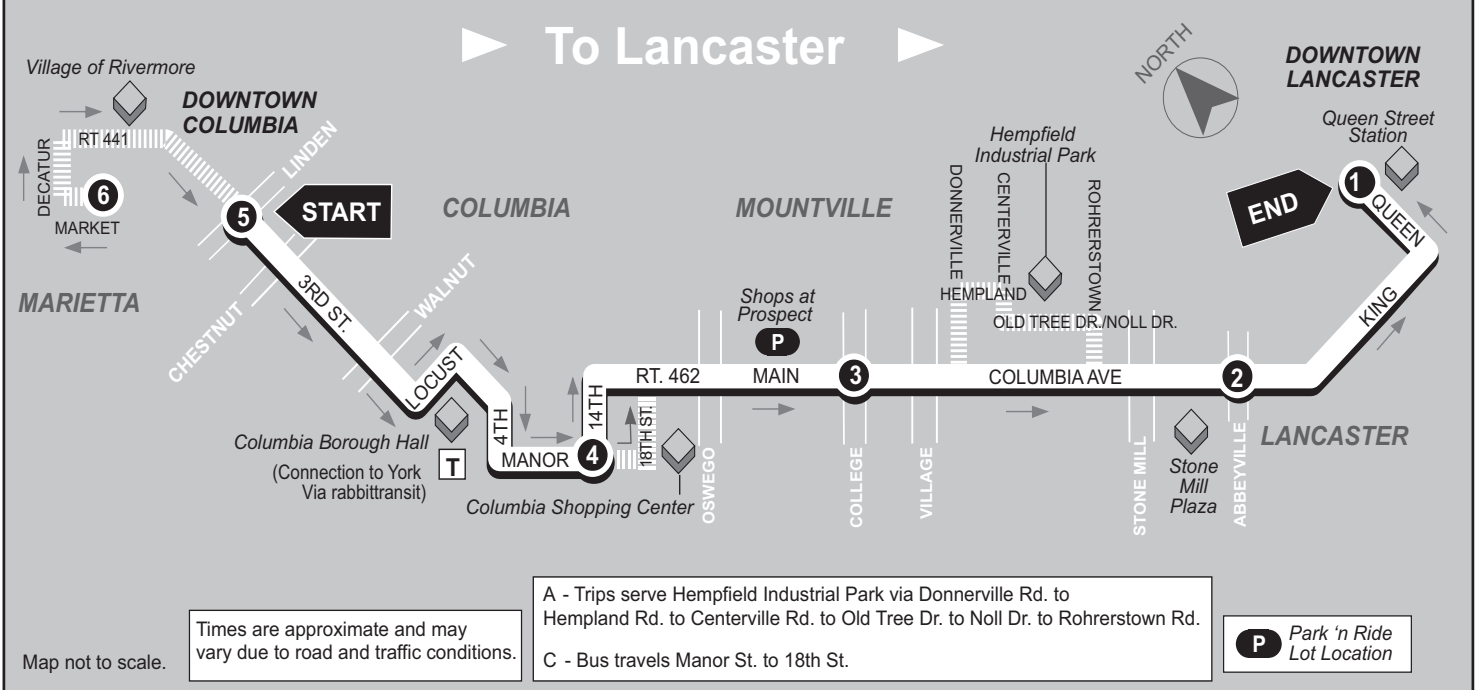

- **6**

  Does Bus start at Marietta Sq. on Market St.?
- **5**

  BUS DEPARTS Columbia 3rd St. and Linden St.
- **Does Bus serve 18th St & Manor St.?**
- **4**

  BUS DEPARTS Columbia 14th St. and Manor St.
- **Does Bus serve Hempfield Industrial Park?**
- **3**

  BUS DEPARTS Mountville Main St. and College Ave.
- **2**

  BUS DEPARTS Columbia Pk. and Abbeyville Rd.
- **1**

  BUS ENDS Queen St. Station Transit Center 225 N. Queen St.

WEEKDAYS

A.M.	Yes 5:55	6:05	No	6:15	Yes	A 6:25	6:35	7:00
	Yes 6:25	6:35	No	6:45	Yes	A 6:55	7:05	7:30
	Yes 6:55	7:05	No	7:15	Yes	A 7:25	7:35	8:00
	Yes 7:25	7:35	No	7:45	Yes	A 7:55	8:05	8:30
	Yes 7:55	8:05	No	8:15	Yes	A 8:25	8:35	9:00
	Yes 8:25	8:35	No	8:45	No	8:55	9:05	9:30
	Yes 8:55	9:05	No	9:15	Yes	A 9:25	9:35	10:00
	Yes 9:25	9:35	No	9:45	No	9:55	10:05	10:30
	No	9:45	No	9:55	Yes	A 10:05	10:15	10:30
	No	C 10:15	Yes	10:25	No	10:35	10:45	11:00
	No	C 10:45	Yes	10:55	Yes	A 11:05	11:15	11:30
	No	C 11:15	Yes	11:25	No	11:35	11:45	12:00
	No	C 11:45	Yes	11:55	Yes	A 12:05	12:15	12:30
	P.M.	C 12:15	Yes	12:25	No	12:35	12:45	1:00
	No	C 12:45	Yes	12:55	Yes	A 1:05	1:15	1:30
	No	C 1:15	Yes	1:25	No	1:35	1:45	2:00
	No	C 1:45	Yes	1:55	Yes	A 2:05	2:15	2:30
	No	2:15	No	2:25	No	2:35	2:45	3:00
	No	2:45	No	2:55	Yes	A 3:05	3:15	3:30
	No	3:15	No	3:25	No	3:35	3:45	4:00
	Yes 3:55	4:05	No	4:15	Yes	A 4:25	4:35	5:00
	Yes 4:25	4:35	No	4:45	Yes	A 4:55	5:05	5:30
	Yes 4:55	5:05	No	5:15	Yes	A 5:25	5:35	6:00
	Yes 5:25	5:35	No	5:45	Yes	A 5:55	6:05	6:30
	Yes 5:55	6:05	No	6:15	Yes	A 6:25	6:35	7:00
	Yes 6:25	6:35	No	6:45	Yes	A 6:55	7:05	7:30
	No	7:15	No	7:25	No	7:35	7:45	8:00
	No	8:15	No	8:25	No	8:35	8:45	9:00
	No	9:15	No	9:25	No	9:35	9:45	10:00
	No	10:15	No	10:25	No	10:35	10:45	11:00