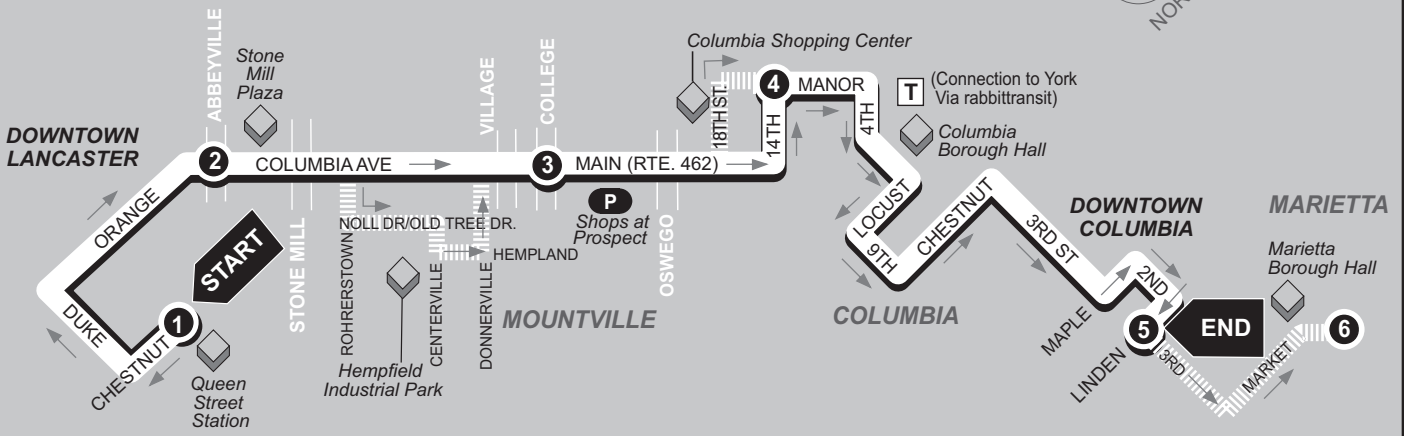

► To Columbia ►

Times are approximate and may vary due to road and traffic conditions.

A - Trips serve Hempfield Industrial Park via Rohrerstown Road to Noll Dr. to Old Tree Dr. to Centerville Rd. to Hempland Rd. to Donnerville Rd.
 C - Bus travels 18th St. to Manor St.

P Park 'n Ride Lot Location

Map not to scale.

1

BUS STARTS

Queen St. Station
Transit Center
225 N. Queen St.

2

BUS DEPARTS

Columbia Pk. and
Abbeyville Rd.

BUS DEPARTS

Columbia
14th St. and
Manor St.

5

BUS ENDS

Columbia
3rd St. and
Linden St.

6

Does Bus
continue on to
Marietta Sq.
on Market St.?

WEEKDAYS

COLUMBIA - OUTBOUND FROM LANCASTER

SATURDAY & SUNDAY

1
BUS STARTS
Queen St. Station
Transit Center
225 N. Queen St.

2
BUS DEPARTS
Columbia Pk.
and
Abbeyville Rd.

3
BUS DEPARTS
Mountville
Main St. and
College Ave.