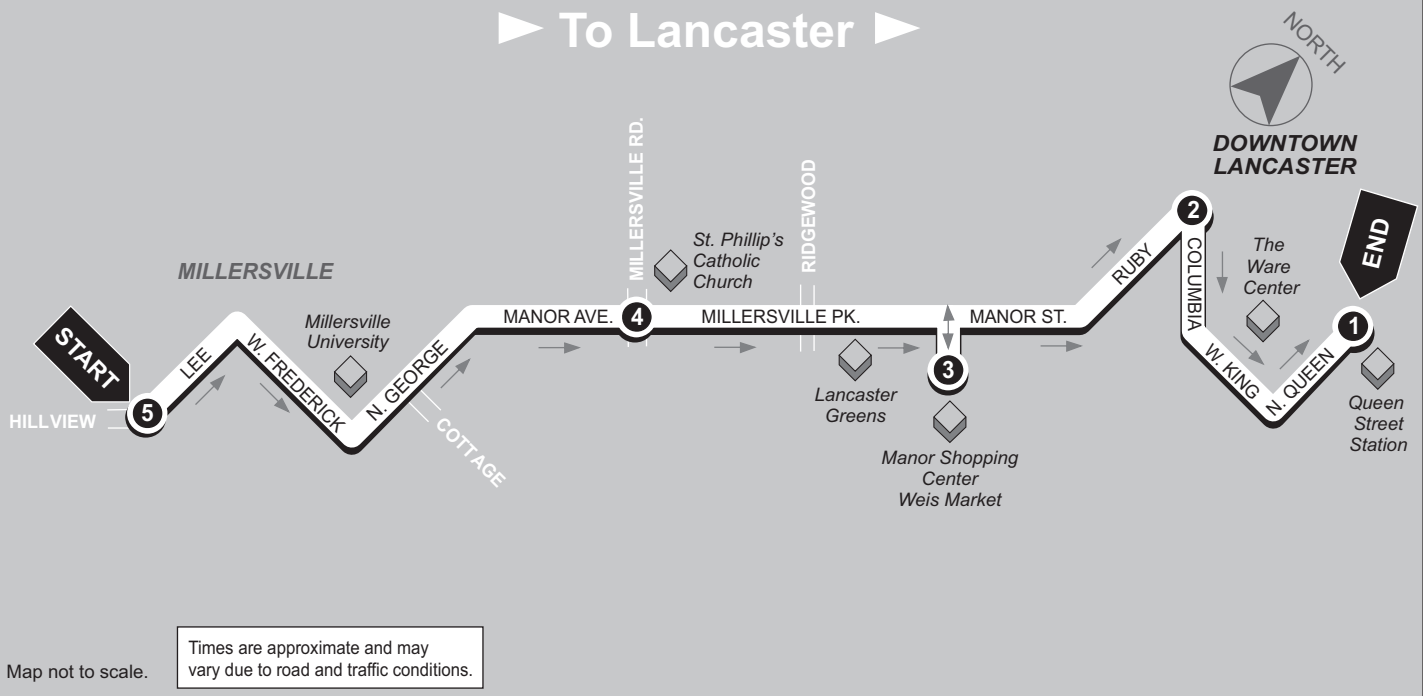

► To Millersville ►

**1**

**BUS STARTS**

Queen St. Station  
Transit Center  
225 N. Queen St.

**2**

**BUS DEPARTS**

Columbia Ave.  
and Ruby St.

**3**

**BUS DEPARTS**

Manor Center  
Weis Market

**4**

**BUS DEPARTS**

Millersville Pike  
and  
Millersville Rd.

**5**

**BUS ENDS**

Millersville  
Hillview Drive  
and Lee Ave.

▶ To Lancaster ▶

Map not to scale. Times are approximate and may vary due to road and traffic conditions.

**5**  
**BUS STARTS**  
Millersville  
Hillview Drive  
and Lee Ave.

**4**  
**BUS DEPARTS**  
Millersville Pike  
and  
Millersville Rd.

**3**  
**BUS DEPARTS**  
Manor Center  
Weis Market

**2**  
**BUS DEPARTS**  
Columbia Ave.  
and Ruby St.

**1**  
**BUS ENDS**  
Queen St. Station  
Transit Center  
225 N. Queen St.

**SATURDAY**

AM	6:30	6:35	6:45	6:50	7:00
	7:30	7:35	7:45	7:50	8:00
	8:30	8:35	8:45	8:50	9:00
	9:30	9:35	9:45	9:50	10:00
	10:30	10:35	10:45	10:50	11:00
	11:30	11:35	11:45	11:50	12:00
PM	12:30	12:35	12:45	12:50	1:00
	1:30	1:35	1:45	1:50	2:00
	2:30	2:35	2:45	2:50	3:00
	3:30	3:35	3:45	3:50	4:00
	4:30	4:35	4:45	4:50	5:00
	5:30	5:35	5:45	5:50	6:00
	6:30	6:35	6:45	6:50	7:00
	7:30	7:35	7:45	7:50	8:00
	8:30	8:35	8:45	8:50	9:00
	9:30	9:35	9:45	9:50	10:00
	10:30	10:35	10:45	10:50	11:00