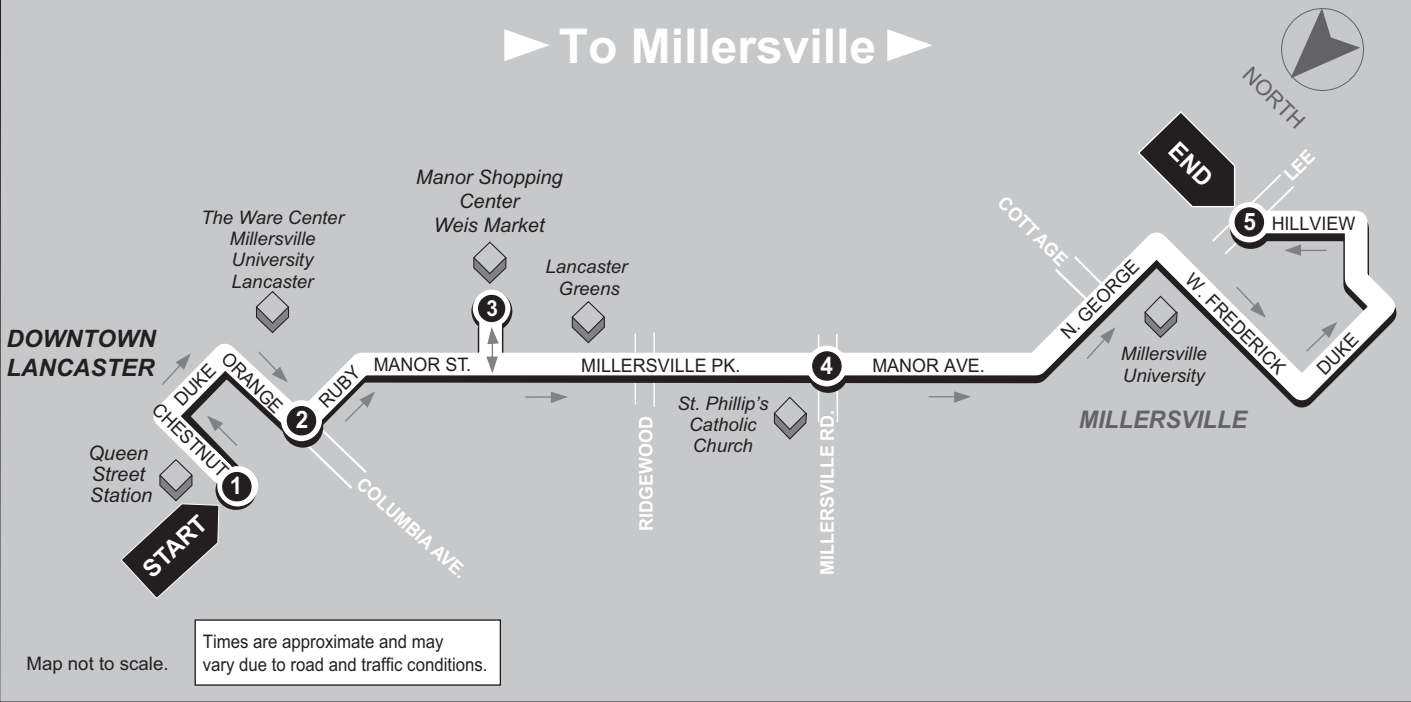

► To Millersville ►

**1**

**BUS STARTS**

Queen St. Station  
Transit Center  
225 N. Queen St.

**2**

**BUS DEPARTS**

Columbia Ave.  
and Ruby St.

**3**

**BUS DEPARTS**

Manor Center  
Weis Market

**4**

**BUS DEPARTS**

Millersville Pike  
and  
Millersville Rd.

**5**

**BUS ENDS**

Millersville  
Hillview Drive  
and Lee Ave.

▶ To Lancaster ▶

Map not to scale. Times are approximate and may vary due to road and traffic conditions.

**5**  
**BUS STARTS**  
Millersville  
Hillview Drive  
and Lee Ave.

**4**  
**BUS DEPARTS**  
Millersville Pike  
and  
Millersville Rd.

**3**  
**BUS DEPARTS**  
Manor Center  
Weis Market

**2**  
**BUS DEPARTS**  
Columbia Ave.  
and Ruby St.

**1**  
**BUS ENDS**  
Queen St. Station  
Transit Center  
225 N. Queen St.

**SATURDAY**

AM	6:30	6:35	6:45	6:50	7:00
	7:30	7:35	7:45	7:50	8:00
	8:30	8:35	8:45	8:50	9:00
	9:30	9:35	9:45	9:50	10:00
	10:30	10:35	10:45	10:50	11:00
	11:30	11:35	11:45	11:50	12:00
PM	12:30	12:35	12:45	12:50	1:00
	1:30	1:35	1:45	1:50	2:00
	2:30	2:35	2:45	2:50	3:00
	3:30	3:35	3:45	3:50	4:00
	4:30	4:35	4:45	4:50	5:00
	5:30	5:35	5:45	5:50	6:00
	6:30	6:35	6:45	6:50	7:00
	7:30	7:35	7:45	7:50	8:00
	8:30	8:35	8:45	8:50	9:00
	9:30	9:35	9:45	9:50	10:00
	10:30	10:35	10:45	10:50	11:00