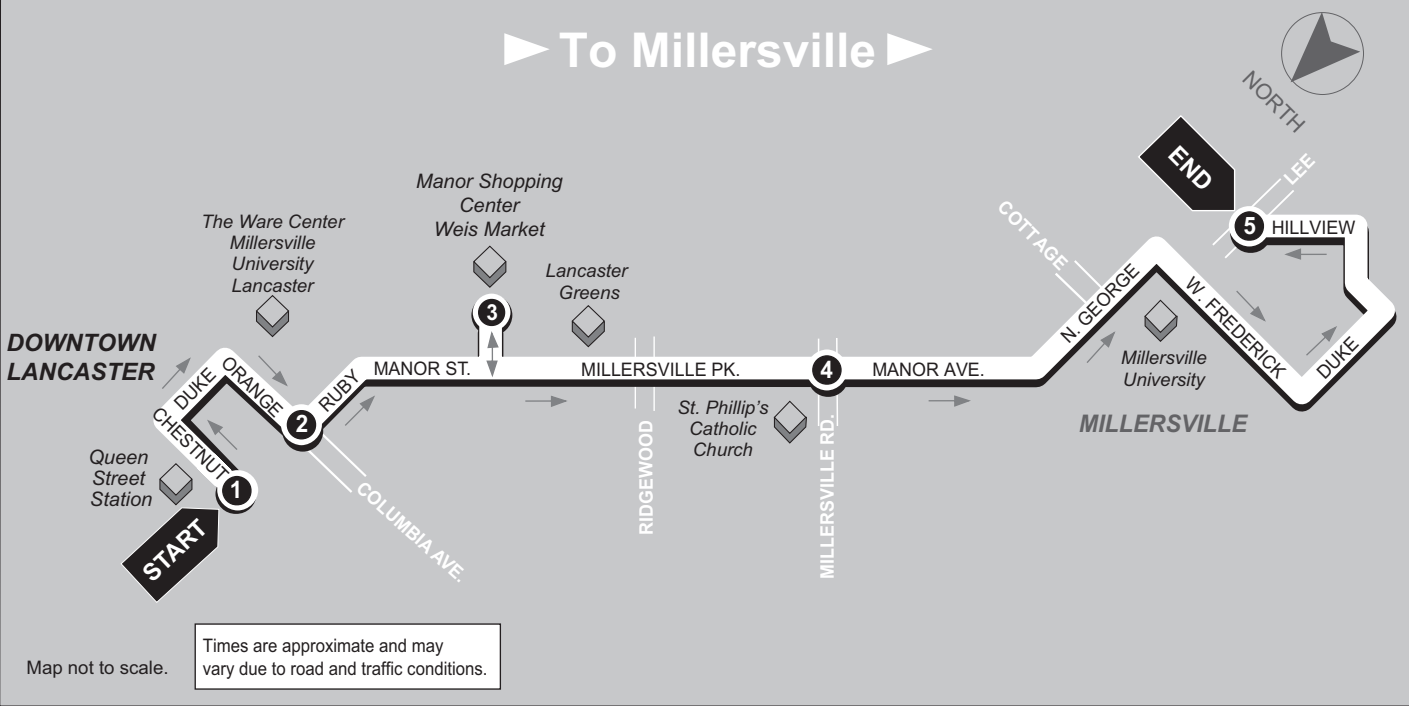

► To Millersville ►

1

BUS STARTS

Queen St. Station
Transit Center
225 N. Queen St.

2

BUS DEPARTS

Columbia Ave.
and Ruby St.

3

BUS DEPARTS

Manor Center
Weis Market

4

BUS DEPARTS

Millersville Pike
and
Millersville Rd.

5

BUS ENDS

Millersville
Hillview Drive
and Lee Ave.

SUNDAY

AM	9:00	9:05	9:10	9:15	9:30
	10:00	10:05	10:10	10:15	10:30
	11:00	11:05	11:10	11:15	11:30
PM	12:00	12:05	12:10	12:15	12:30
	1:00	1:05	1:10	1:15	1:30
	2:00	2:05	2:10	2:15	2:30
	3:00	3:05	3:10	3:15	3:30
	4:00	4:05	4:10	4:15	4:30
	5:00	5:05	5:10	5:15	5:30
	6:00	6:05	6:10	6:15	6:30