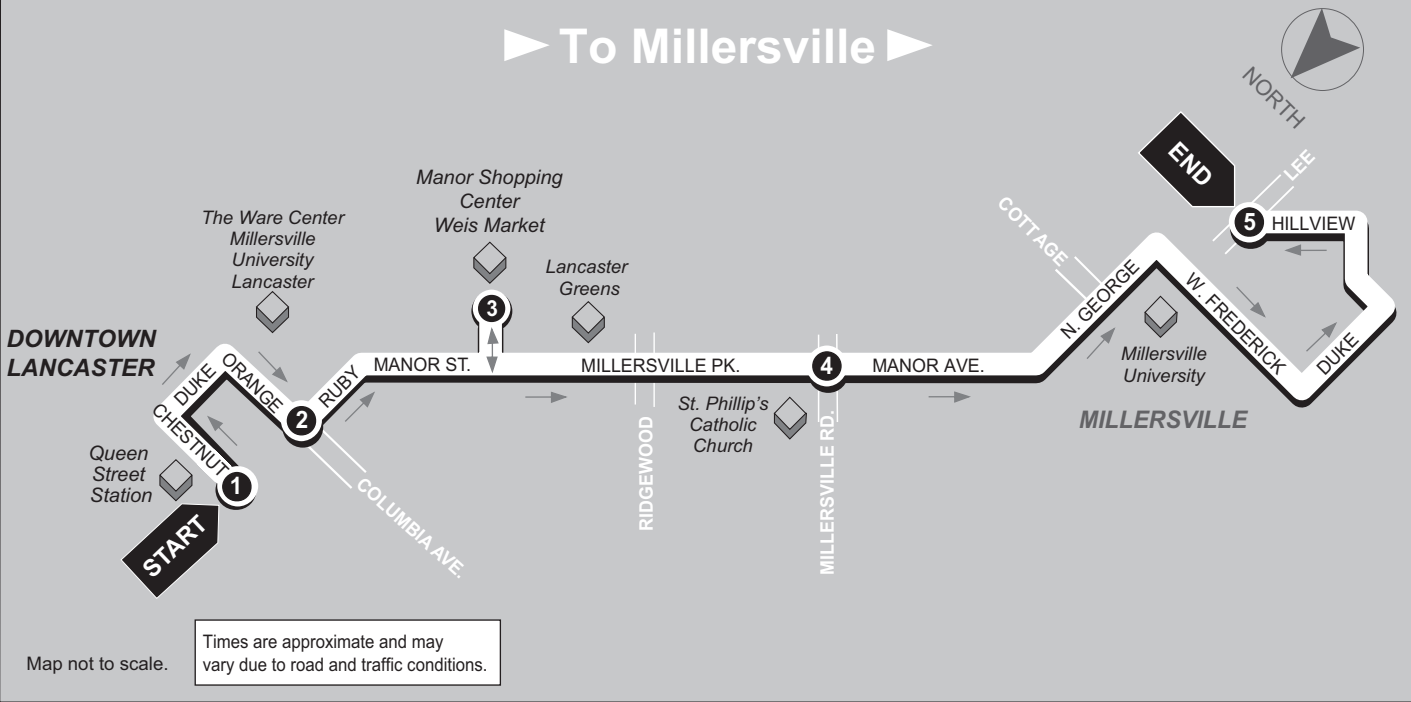

► To Millersville ►

1

BUS STARTS

Queen St. Station
Transit Center
225 N. Queen St.

2

BUS DEPARTS
Columbia Ave.
and Ruby St.

3

BUS DEPARTS
Manor Center
Weis Market

4

BUS DEPARTS
Millersville Pike
and
Millersville Rd.

5

BUS ENDS
Millersville
Hillview Drive
and Lee Ave.

WEEKDAYS

AM	5:30	5:35	5:45	5:50	6:00
	6:00	6:05	6:15	6:20	6:30
	6:30	6:35	6:45	6:50	7:00
	7:00	7:05	7:15	7:20	7:30
	7:30	7:35	7:45	7:50	8:00
	8:00	8:05	8:15	8:20	8:30
	8:30	8:35	8:45	8:50	9:00
	9:00	9:05	9:15	9:20	9:30
	9:30	9:35	9:45	9:50	10:00
	10:00	10:05	10:15	10:20	10:30
	10:30	10:35	10:45	10:50	11:00
	11:00	11:05	11:15	11:20	11:30
	11:30	11:35	11:45	11:50	12:00
PM	12:00	12:05	12:15	12:20	12:30
	12:30	12:35	12:45	12:50	1:00
	1:00	1:05	1:15	1:20	1:30
	1:30	1:35	1:45	1:50	2:00
	2:00	2:05	2:15	2:20	2:30
	2:30	2:35	2:45	2:50	3:00
	3:00	3:05	3:15	3:20	3:30
	3:30	3:35	3:45	3:50	4:00
	4:00	4:05	4:15	4:20	4:30
	4:30	4:35	4:45	4:50	5:00
	5:00	5:05	5:15	5:20	5:30
	5:30	5:35	5:45	5:50	6:00
	6:30	6:35	6:45	6:50	7:00
	7:30	7:35	7:45	7:50	8:00
	8:30	8:35	8:45	8:50	9:00
	9:30	9:35	9:45	9:50	10:00