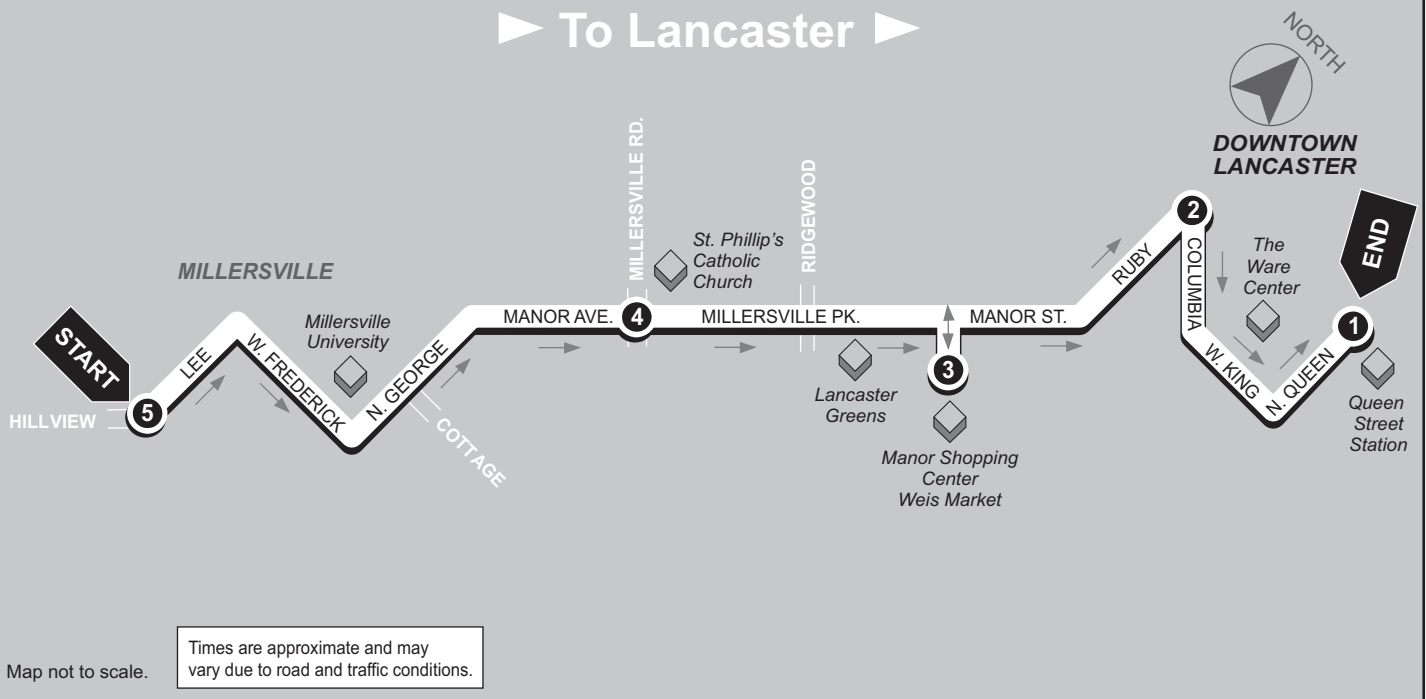

▶ To Lancaster ▶

5
BUS STARTS
Millersville
Hillview Drive
and Lee Ave.

4
BUS DEPARTS
Millersville Pike
and
Millersville Rd.

3
BUS DEPARTS
Manor Center
Weis Market

2
BUS DEPARTS
Columbia Ave.
and Ruby St.

1
BUS ENDS
Queen St. Station
Transit Center
225 N. Queen St.

WEEKDAYS

AM	6:00	6:05	6:15	6:20	6:30
	6:30	6:35	6:45	6:50	7:00
PM	7:00	7:05	7:15	7:20	7:30
	7:30	7:35	7:45	7:50	8:00
	8:00	8:05	8:15	8:20	8:30
	8:30	8:35	8:45	8:50	9:00
	9:00	9:05	9:15	9:20	9:30
	9:30	9:35	9:45	9:50	10:00
	10:00	10:05	10:15	10:20	10:30
	10:30	10:35	10:45	10:50	11:00
	11:00	11:05	11:15	11:20	11:30
	11:30	11:35	11:45	11:50	12:00
	12:00	12:05	12:15	12:20	12:30
	12:30	12:35	12:45	12:50	1:00
	1:00	1:05	1:15	1:20	1:30
	1:30	1:35	1:45	1:50	2:00
	2:00	2:05	2:15	2:20	2:30
	2:30	2:35	2:45	2:50	3:00
	3:00	3:05	3:15	3:20	3:30
3:30	3:35	3:45	3:50	4:00	
4:00	4:05	4:15	4:20	4:30	
4:30	4:35	4:45	4:50	5:00	
5:00	5:05	5:15	5:20	5:30	
5:30	5:35	5:45	5:50	6:00	
6:00	6:05	6:15	6:20	6:30	
7:00	7:05	7:15	7:20	7:30	
8:00	8:05	8:15	8:20	8:30	
9:00	9:05	9:15	9:20	9:30	
10:00	10:05	10:15	10:20	10:30	