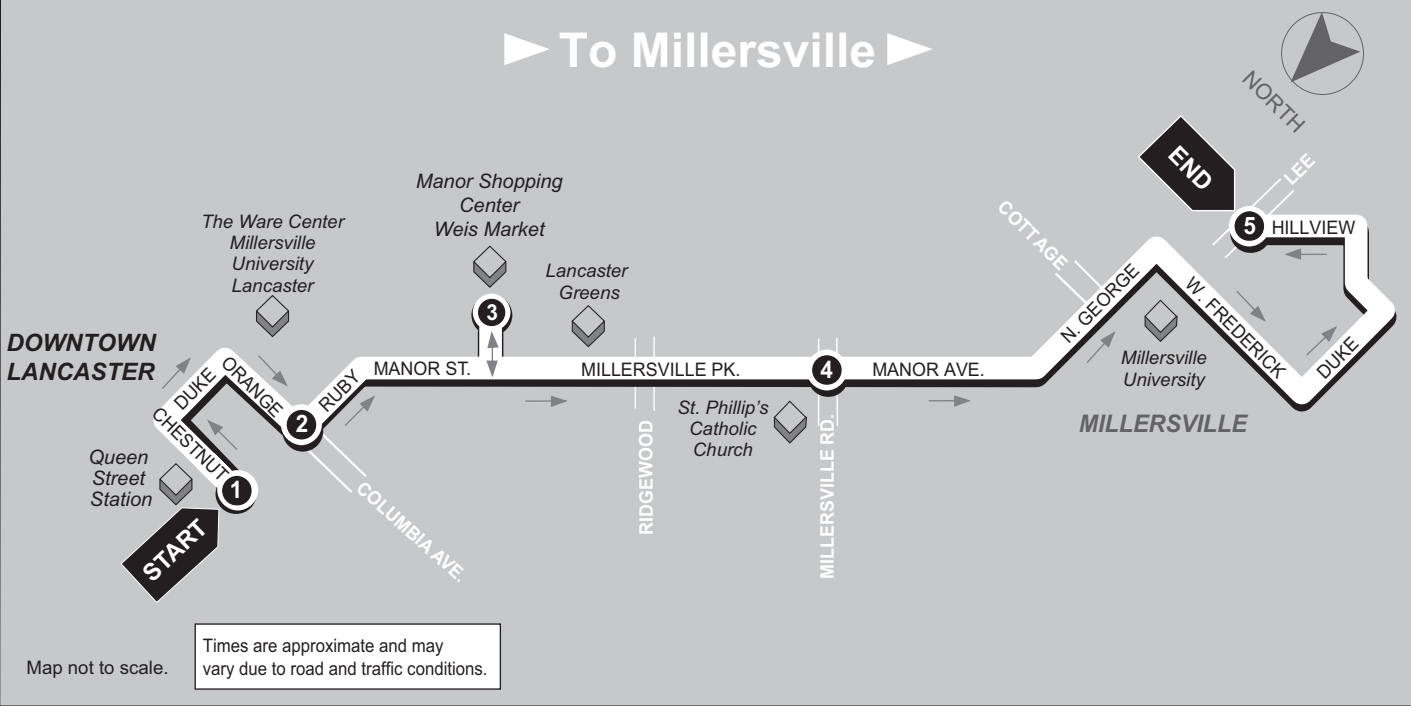

▶ To Millersville ▶

1

BUS STARTS

Queen St. Station
Transit Center
225 N. Queen St.

2

BUS DEPARTS

Columbia Ave.
and Ruby St.

3

► To Lancaster ►

Map not to scale. Times are approximate and may vary due to road and traffic conditions.

- 5**

BUS STARTS

Millersville Hillview Drive and Lee Ave.
- 4**

BUS DEPARTS

Millersville Pike and Millersville Rd.
- 3**

► To Millersville ►

1

BUS STARTS

Queen St. Station
Transit Center
225 N. Queen St.

2

BUS DEPARTS

Columbia Ave.
and Ruby St.

3

▶ To Lancaster ▶

5
BUS STARTS
Millersville
Hillview Drive
and Lee Ave.

4
BUS DEPARTS
Millersville Pike
and
Millersville Rd.

3
BUS DEPARTS
Manor Center
Weis Market

2
BUS DEPARTS
Columbia Ave.
and Ruby St.

1
BUS ENDS
Queen St. Station
Transit Center
225 N. Queen St.