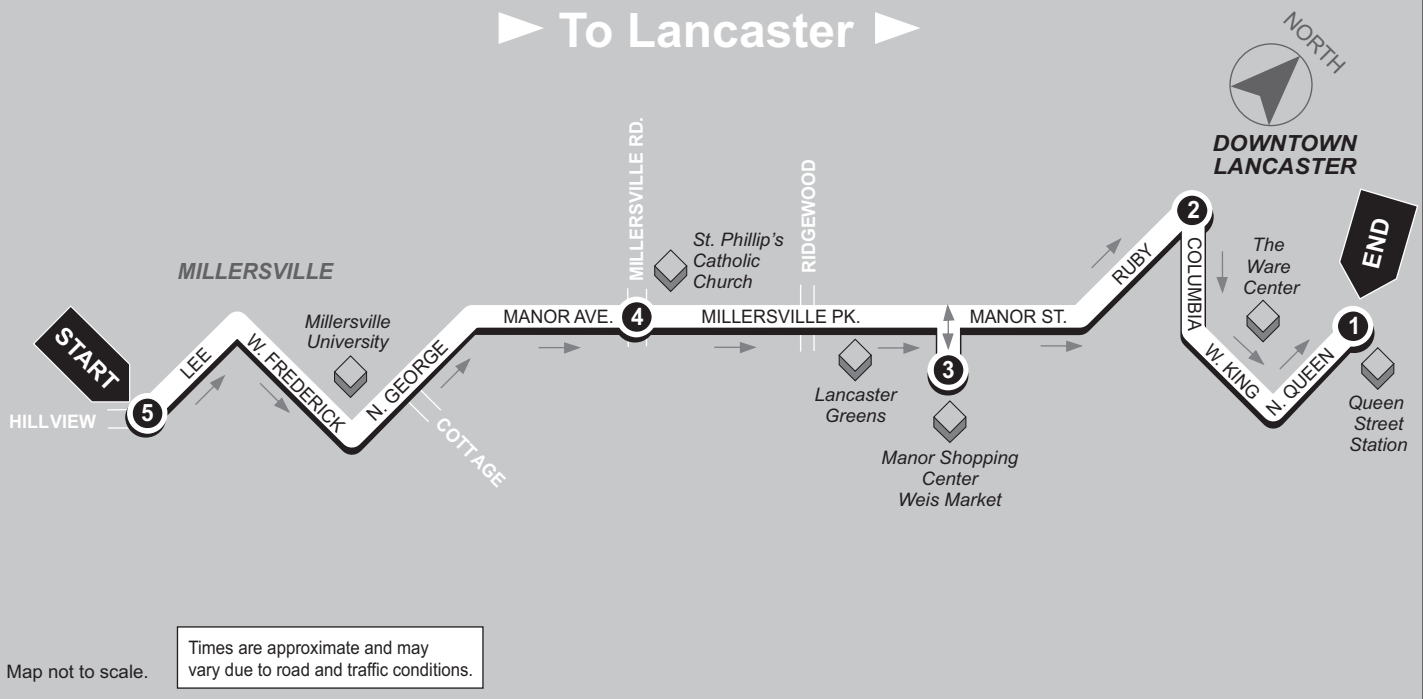

▶ To Millersville ▶

1

BUS STARTS

Queen St. Station
Transit Center
225 N. Queen St.

2

BUS DEPARTS

Columbia Ave.
and Ruby St.

3

► To Lancaster ►

Map not to scale. Times are approximate and may vary due to road and traffic conditions.

- 5**

BUS STARTS

Millersville Hillview Drive and Lee Ave.
- 4**

BUS DEPARTS

Millersville Pike and Millersville Rd.
- 3**

► To Millersville ►

1

BUS STARTS

Queen St. Station
Transit Center
225 N. Queen St.

2

BUS DEPARTS

Columbia Ave.
and Ruby St.

3

▶ To Lancaster ▶

5
BUS STARTS
Millersville
Hillview Drive
and Lee Ave.

4
BUS DEPARTS
Millersville Pike
and
Millersville Rd.

3
BUS DEPARTS
Manor Center
Weis Market

2
BUS DEPARTS
Columbia Ave.
and Ruby St.

1
BUS ENDS
Queen St. Station
Transit Center
225 N. Queen St.