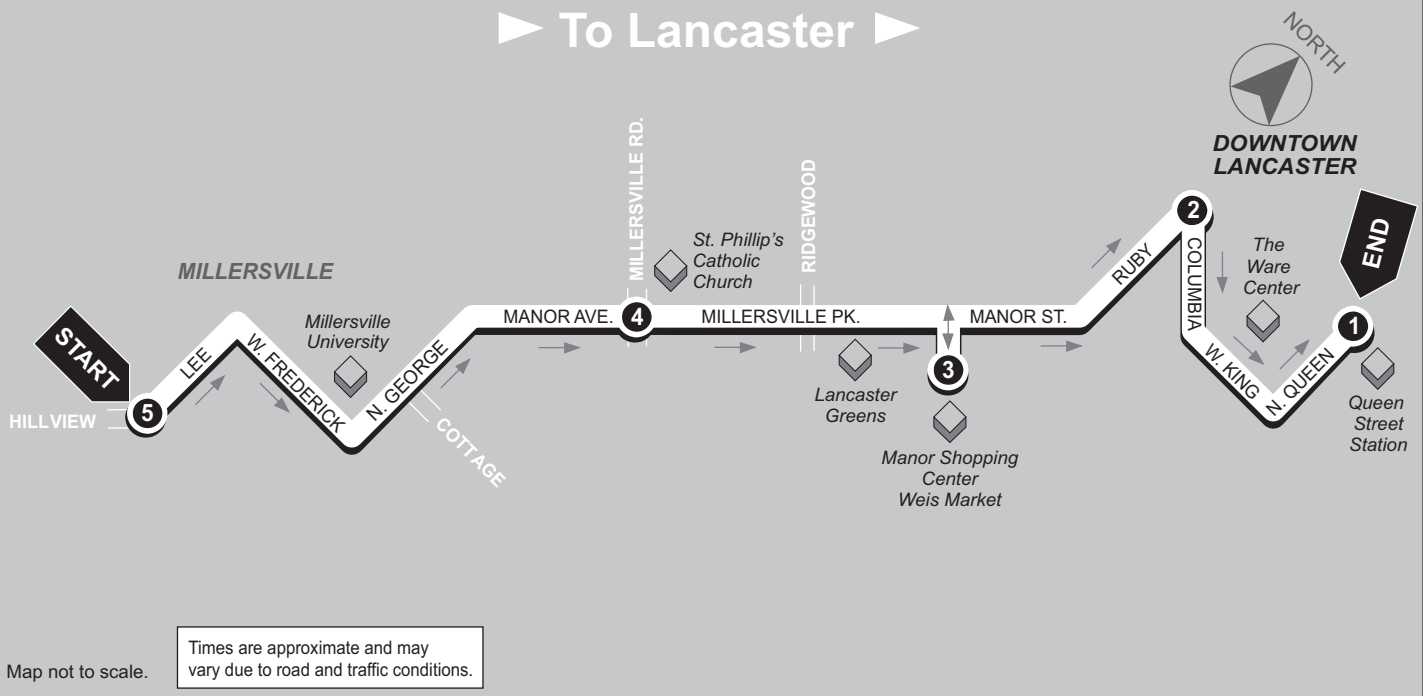

▶ To Millersville ▶

1

BUS STARTS

Queen St. Station
Transit Center
225 N. Queen St.

2

BUS DEPARTS

Columbia Ave.
and Ruby St.

3

► To Millersville ►

1

BUS STARTS

Queen St. Station
Transit Center
225 N. Queen St.

2

BUS DEPARTS

Columbia Ave.
and Ruby St.

3

BUS DEPARTS

Manor Center
Weis Market

4

BUS DEPARTS

Millersville Pike
and
Millersville Rd.

5

BUS ENDS

Millersville
Hillview Drive
and Lee Ave.

▶ To Lancaster ▶

5
BUS STARTS
Millersville
Hillview Drive
and Lee Ave.

4
BUS DEPARTS
Millersville Pike
and
Millersville Rd.

3
BUS DEPARTS
Manor Center
Weis Market

2
BUS DEPARTS
Columbia Ave.
and Ruby St.

1
BUS ENDS
Queen St. Station
Transit Center
225 N. Queen St.