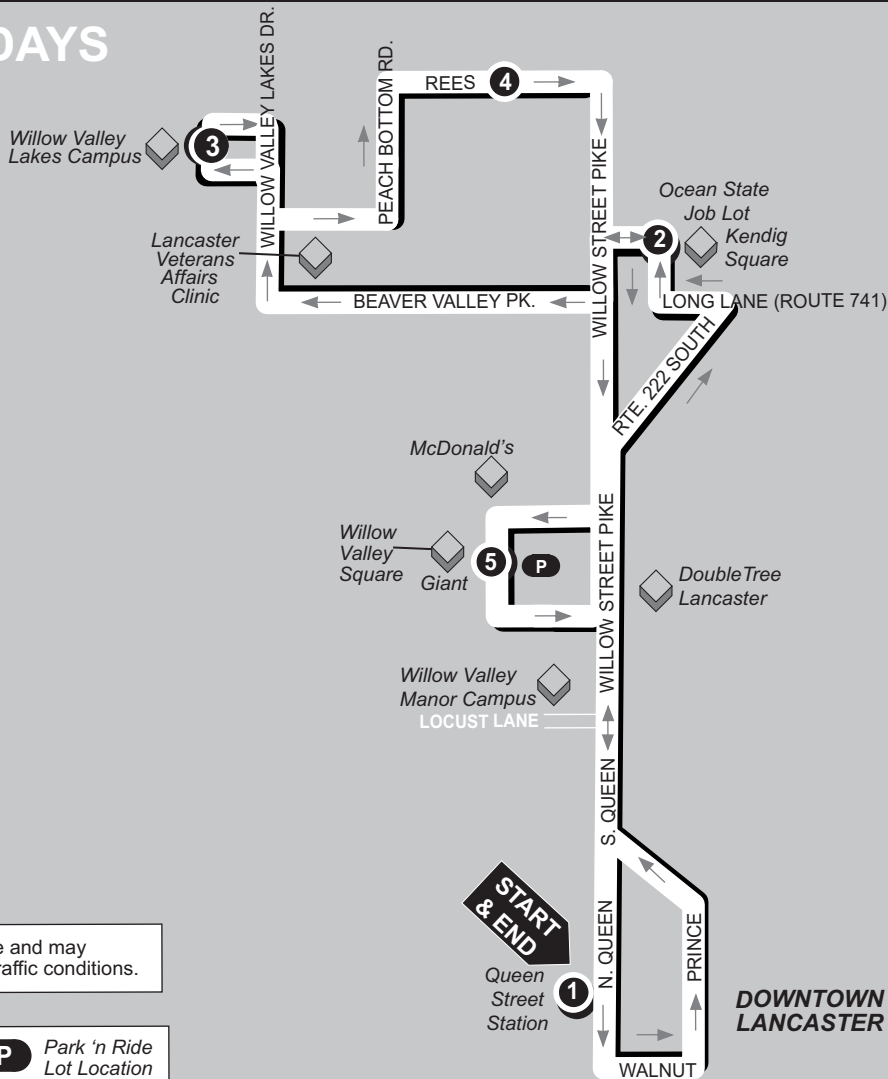

WEEKDAYS

Times are approximate and may vary due to road and traffic conditions.

Map not to scale.

P Park 'n Ride Lot Location

1

BUS STARTS

Queen St. Station
Transit Center
225 N. Queen St.

2

BUS DEPARTS

Kendig Square

3

BUS DEPARTS

Willow Valley Lakes

4

BUS DEPARTS

Rees Drive
Willow Street Pike

2

BUS DEPARTS

Kendig Square

5

BUS DEPARTS

Willow Valley Square

1

BUS ENDS

SATURDAY

Times are approximate and may vary due to road and traffic conditions.

Map not to scale.

P Park 'n Ride Lot Location

1 BUS STARTS Queen St. Station Transit Center 225 N. Queen St.	2 BUS DEPARTS Kendig Square	3 BUS DEPARTS Willow Valley Lakes	4 BUS DEPARTS Rees Drive Willow Street Pike	2 BUS DEPARTS Kendig Square	5 BUS DEPARTS Willow Valley Square	1 BUS ENDS Queen St. Station Transit Center 225 N. Queen St.
--	---	---	--	---	--	--