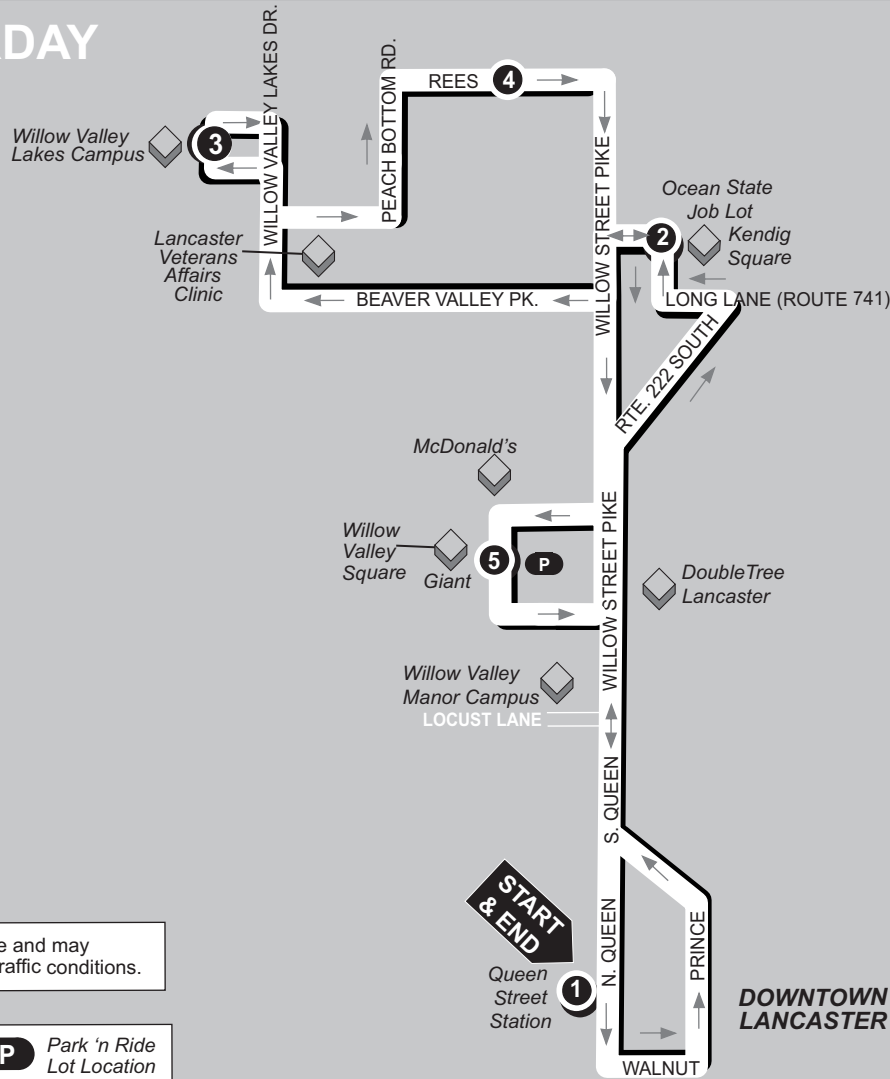

WEEKDAYS

Times are approximate and may vary due to road and traffic conditions.

Map not to scale.

P Park 'n Ride Lot Location

1

BUS STARTS

Queen St. Station
Transit Center
225 N. Queen St.

2

BUS DEPARTS

Kendig Square

3

BUS DEPARTS

Willow Valley Lakes

4

BUS DEPARTS

Rees Drive
Willow Street Pike

2

BUS DEPARTS

Kendig Square

5

BUS DEPARTS

Willow Valley Square

1

BUS ENDS

SATURDAY

Times are approximate and may vary due to road and traffic conditions.

Map not to scale.

P Park 'n Ride Lot Location

1 BUS STARTS Queen St. Station Transit Center 225 N. Queen St.	2 BUS DEPARTS Kendig Square	3 BUS DEPARTS Willow Valley Lakes	4 BUS DEPARTS Rees Drive Willow Street Pike	2 BUS DEPARTS Kendig Square	5 BUS DEPARTS Willow Valley Square	1 BUS ENDS Queen St. Station Transit Center 225 N. Queen St.
--	---	---	--	---	--	--