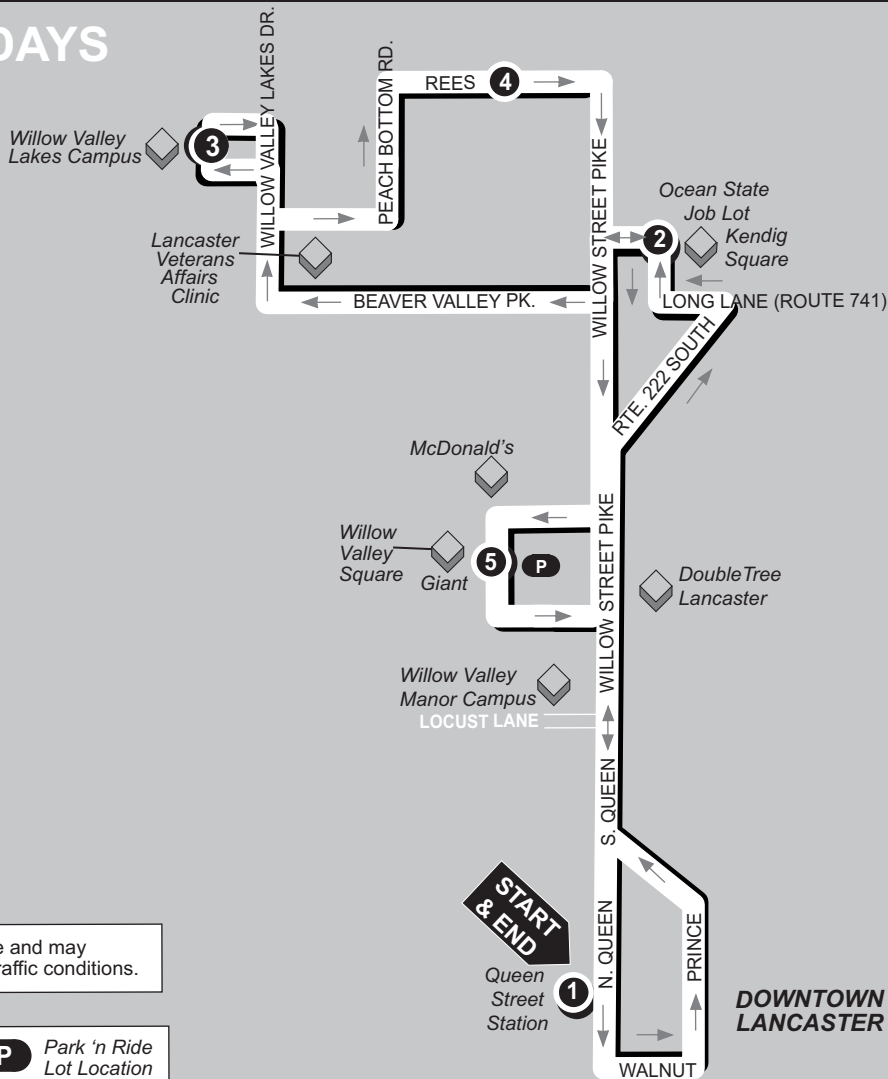

WEEKDAYS

Times are approximate and may vary due to road and traffic conditions.

Map not to scale.

P Park 'n Ride Lot Location

START & END
Queen Street Station

DOWNTOWN LANCASTER

1

BUS STARTS

Queen St. Station
Transit Center
225 N. Queen St.

2

BUS DEPARTS

Kendig Square

3

BUS DEPARTS

Willow Valley Lakes

4

BUS DEPARTS

Rees Drive
Willow Street Pike

2

BUS DEPARTS

Kendig Square

5

BUS DEPARTS

Willow Valley Square

1

BUS ENDS

Queen St. Station
Transit Center
225 N. Queen St.

WEEKDAYS

A.M.	6:00	6:15	6:25	6:35	6:40	6:45	7:00
	7:00	7:15	7:25	7:35	7:40	7:45	8:00
P.M.	8:00	8:15	8:25	8:35	8:40	8:45	9:00
	9:00	9:15	9:25	9:35	9:40	9:45	10:00
	10:30	10:45	10:55	11:05	11:10	11:15	11:30
	12:00	12:15	12:25	12:35	12:40	12:45	1:00
	1:30	1:45	1:55	2:05	2:10	2:15	2:30
	3:00	3:15	3:25	3:35	3:40	3:45	4:00
	4:00	4:15	4:25	4:35	4:40	4:45	5:00
	4:30	4:45	4:55	5:05	5:10	5:15	5:30
	5:30	5:45	5:55	6:05	6:10	6:15	6:30
	6:30	6:45	6:55	7:05	7:10	7:15	7:30