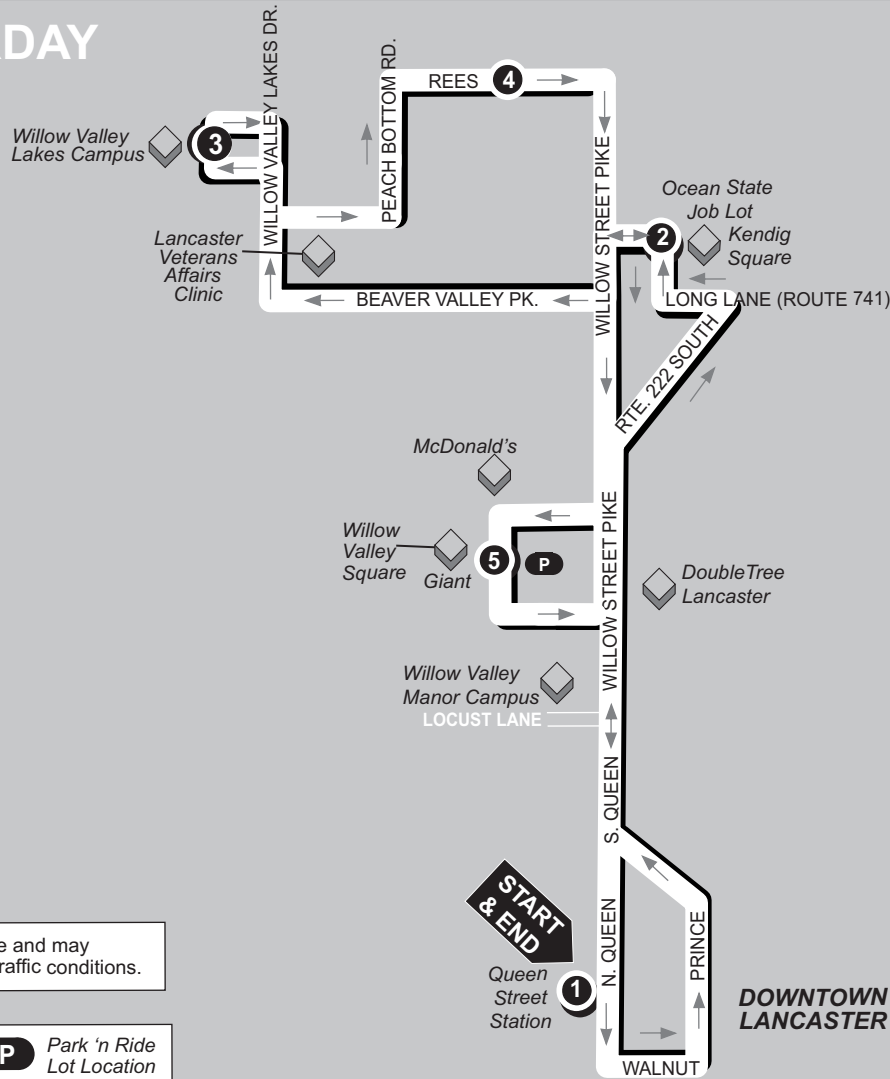

SATURDAY

Times are approximate and may vary due to road and traffic conditions.

Map not to scale.

P Park 'n Ride Lot Location

1 BUS STARTS Queen St. Station Transit Center 225 N. Queen St.	2 BUS DEPARTS Kendig Square	3 BUS DEPARTS Willow Valley Lakes	4 BUS DEPARTS Rees Drive Willow Street Pike	2 BUS DEPARTS Kendig Square	5 BUS DEPARTS Willow Valley Square	1 BUS ENDS Queen St. Station Transit Center 225 N. Queen St.
--	---	---	--	---	--	--

SATURDAY

A.M.	8:00	8:15	8:25	8:35	8:40	8:45	9:00
	9:00	9:15	9:25	9:35	9:40	9:45	10:00
P.M.	11:00	11:15	11:25	11:35	11:40	11:45	12:00
	1:00	1:15	1:25	1:35	1:40	1:45	2:00
	2:00	2:15	2:25	2:35	2:40	2:45	3:00
	3:00	3:15	3:25	3:35	3:40	3:45	4:00
	4:00	4:15	4:25	4:35	4:40	4:45	5:00