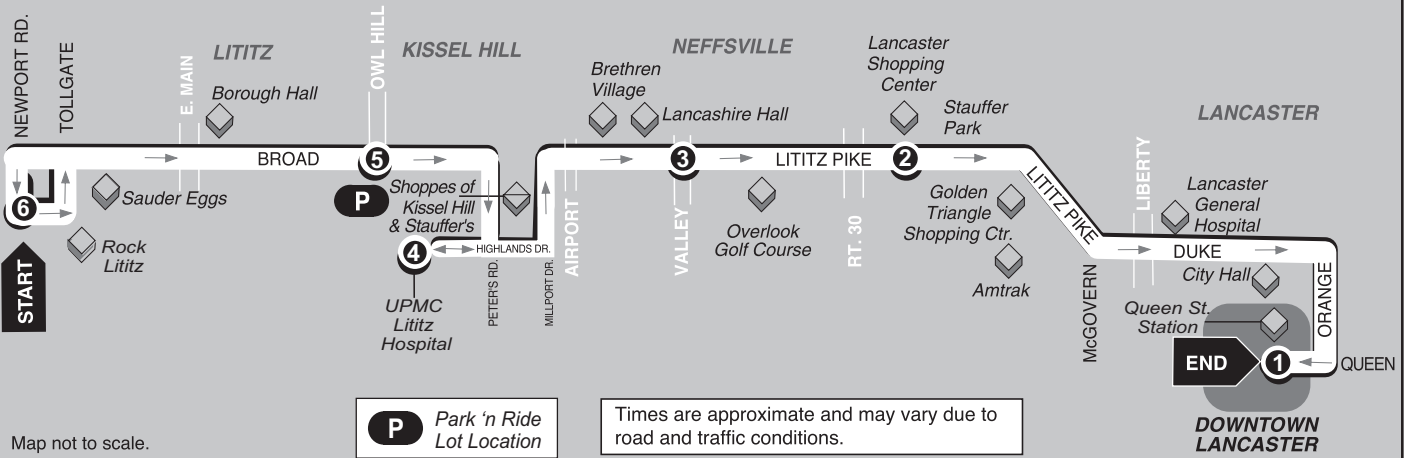

▶ To Lancaster ▶

Map not to scale.

**P** Park 'n Ride Lot Location

Times are approximate and may vary due to road and traffic conditions.

**DOWNTOWN LANCASTER**

<b>6</b>	<b>5</b>	<b>4</b>	<b>3</b>	<b>2</b>	<b>1</b>
<b>BUS STARTS</b>	<b>BUS DEPARTS</b>	<b>BUS DEPARTS</b>	<b>BUS DEPARTS</b>	<b>BUS DEPARTS</b>	<b>BUS ENDS</b>
Lititz Newport Rd. & Tollgate Rd.	Kissel Hill Lititz Pike and Owl Hill Rd.	UPMC Lititz Hospital Highlands Dr.	Neffsville Lititz Pike and Valley Rd.	Lancaster Shopping Center	Queen St. Station Transit Center 225 N. Queen St.

**WEEKDAYS**

A.M.	5:40	5:48	5:55	6:02	6:08	6:30
	6:40	6:48	6:55	7:02	7:08	7:30
	7:40	7:48	7:55	8:02	8:08	8:30
	8:40	8:48	8:55	9:02	9:08	9:30
	9:40	9:48	9:55	10:02	10:08	10:30
	11:10	11:18	11:25	11:32	11:38	12:00
P.M.	12:40	12:48	12:55	1:02	1:08	1:30
	2:10	2:18	2:25	2:32	2:38	3:00
	3:40	3:48	3:55	4:02	4:08	4:30
	4:40	4:48	4:55	5:02	5:08	5:30
	5:40	5:48	5:55	6:02	6:08	6:30
	6:10	6:18	6:25	6:32	6:38	7:00
	6:40	6:48	6:55	7:02	7:08	7:30

**SATURDAY**

A.M.	7:40	7:48	7:55	8:02	8:08	8:30
	8:40	8:48	8:55	9:02	9:08	9:30
	9:40	9:48	9:55	10:02	10:08	10:30
	11:40	11:48	11:55	12:02	12:08	12:30
P.M.	1:40	1:48	1:55	2:02	2:08	2:30
	3:40	3:48	3:55	4:02	4:08	4:30
	4:40	4:48	4:55	5:02	5:08	5:30
	5:40	5:48	5:55	6:02	6:08	6:30
	6:40	6:48	6:55	7:02	7:08	7:30