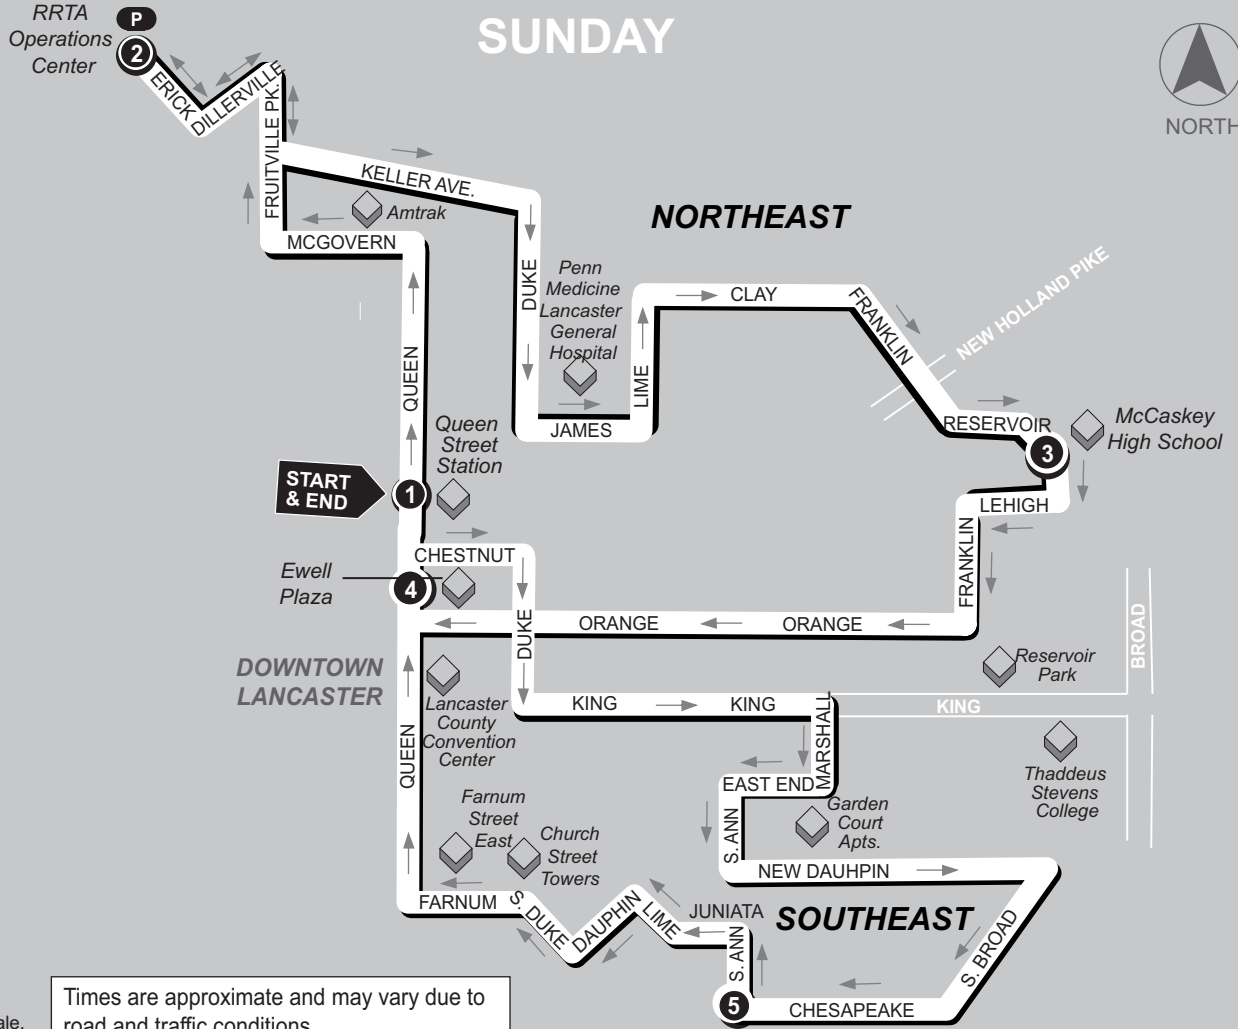

SUNDAY

TO THE NORTHEAST

1
BUS STARTS
Queen St. Station
Transit Center
225 N. Queen St.

2
BUS DEPARTS
RRTA Operations
Center
45 Erick Road,
Lancaster

3
BUS DEPARTS
McCaskey High
School
Reservoir St.
Lancaster

TO THE SOUTHEAST

4
BUS DEPARTS
Ewell Plaza
123 N. Queen St.
Lancaster

5
BUS DEPARTS
S. Ann
&
Chesapeake

1
BUS ENDS
Queen St. Station
Transit Center
225 N. Queen St.

SUNDAY

A.M.	10:00	10:08	10:20	10:30	10:40	11:00
	11:00	11:08	11:20	11:30	11:40	12:00
P.M.	12:00	12:08	12:20	12:30	12:40	1:00
	1:00	1:08	1:20	1:30	1:40	2:00
	2:00	2:08	2:20	2:30	2:40	3:00
	3:00	3:08	3:20	3:30	3:40	4:00
	4:00	4:08	4:20	4:30	4:40	5:00
	5:00	5:08	5:20	5:30	5:40	6:00
	6:00	6:08	6:20	6:30	6:40	7:00