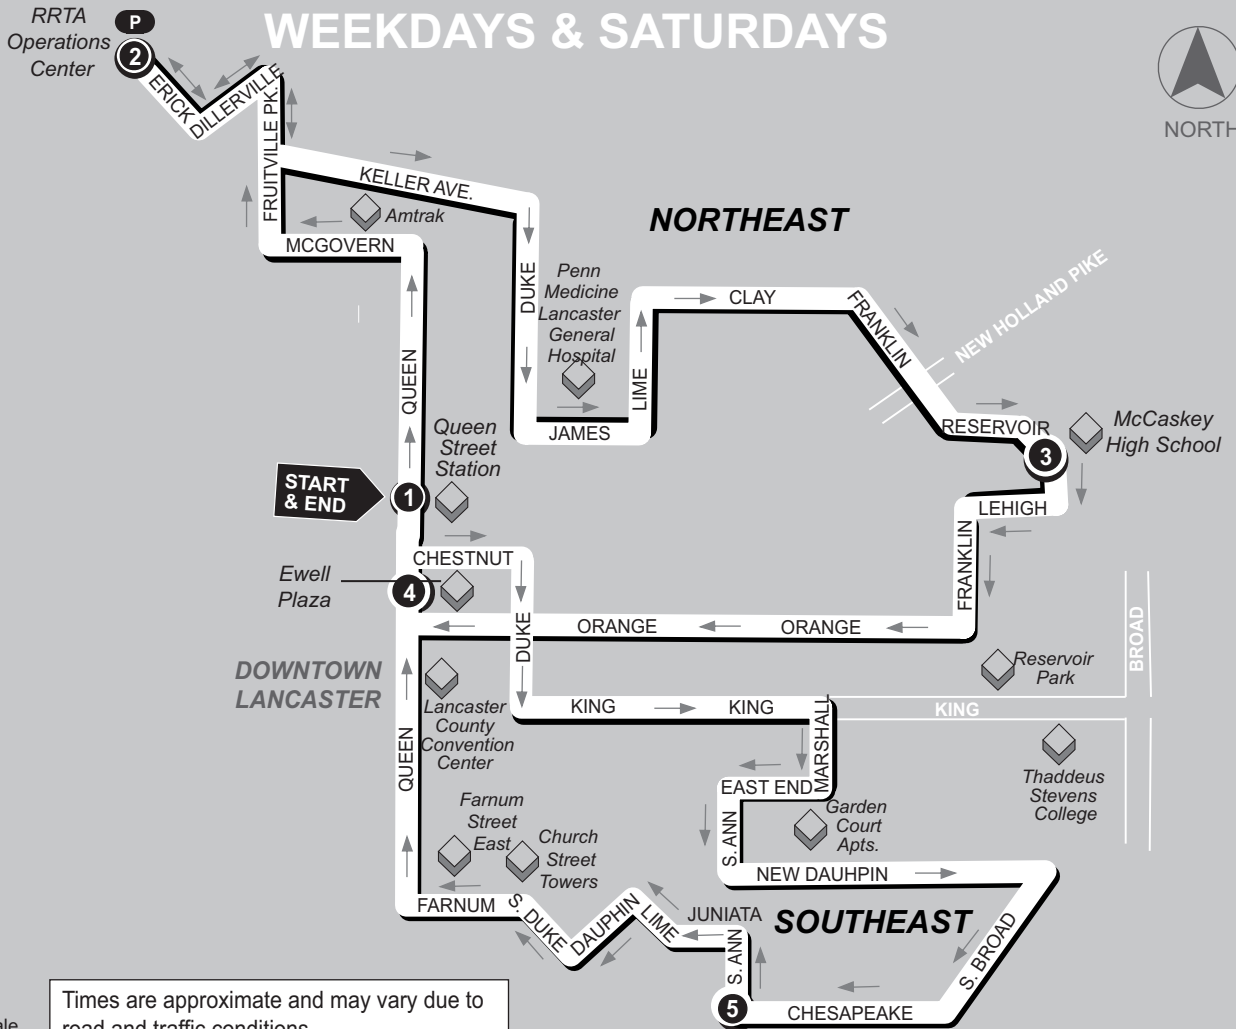

WEEKDAYS & SATURDAYS

Times are approximate and may vary due to road and traffic conditions.

Map not to scale.

TO THE NORTHEAST

- 1**  
**BUS STARTS**  
Queen St. Station  
Transit Center  
225 N. Queen St.
- 2**  
**BUS DEPARTS**  
RRTA Operations  
Center  
45 Erick Road,  
Lancaster
- 3**  
**BUS DEPARTS**  
McCaskey High  
School  
Reservoir St.  
Lancaster

TO THE SOUTHEAST

- 4**  
**BUS DEPARTS**  
Ewell Plaza  
123 N. Queen St.  
Lancaster
- 5**  
**BUS DEPARTS**  
S. Ann  
&  
Chesapeake
- 1**  
**BUS ENDS**  
Queen St. Station  
Transit Center  
225 N. Queen St.

WEEKDAYS & SATURDAY

A.M.	-----	-----	-----	6:00XS	6:10XS	6:30XS
	6:00XS	6:08XS	6:20XS	6:30XS	6:40XS	7:00XS
	6:30XS	6:38XS	6:50XS	7:00	7:10	7:30
	7:00	7:08	7:20	7:30	7:40	8:00
	7:30	7:38	7:50	8:00	8:10	8:30
	8:00	8:08	8:20	8:30	8:40	9:00
	8:30	8:38	8:50	9:00	9:10	9:30
	9:00	9:08	9:20	9:30	9:40	10:00
	9:30	9:38	9:50	10:00	10:10	10:30
	10:00	10:08	10:20	10:30	10:40	11:00
	10:30	10:38	10:50	11:00	11:10	11:30
	11:00	11:08	11:20	11:30	11:40	12:00
	11:30	11:38	11:50	12:00	12:10	12:30
P.M.	12:00	12:08	12:20	12:30	12:40	1:00
	12:30	12:38	12:50	1:00	1:10	1:30
	1:00	1:08	1:20	1:30	1:40	2:00
	1:30	1:38	1:50	2:00	2:10	2:30
	2:00	2:08	2:20	2:30	2:40	3:00
	2:30	2:38	2:50	3:00	3:10	3:30
	3:00	3:08	3:20	3:30	3:40	4:00
	3:30	3:38	3:50	4:00	4:10	4:30
	4:00	4:08	4:20	4:30	4:40	5:00
	4:30	4:38	4:50	5:00	5:10	5:30
	5:00	5:08	5:20	5:30	5:40	6:00
	5:30	5:38	5:50	6:00	6:10	6:30
	6:00	6:08	6:20	6:30	6:40	7:00
	6:30	6:38	6:50	7:00	7:10	7:30
	7:30	7:38	7:50	8:00	8:10	8:30
	8:30	8:38	8:50	9:00	9:10	9:30
	9:30	9:38	9:50	10:00	10:10	10:30
	10:30	10:38	10:50	11:00	11:10	11:30

XS - Trip does not operate on Saturdays.