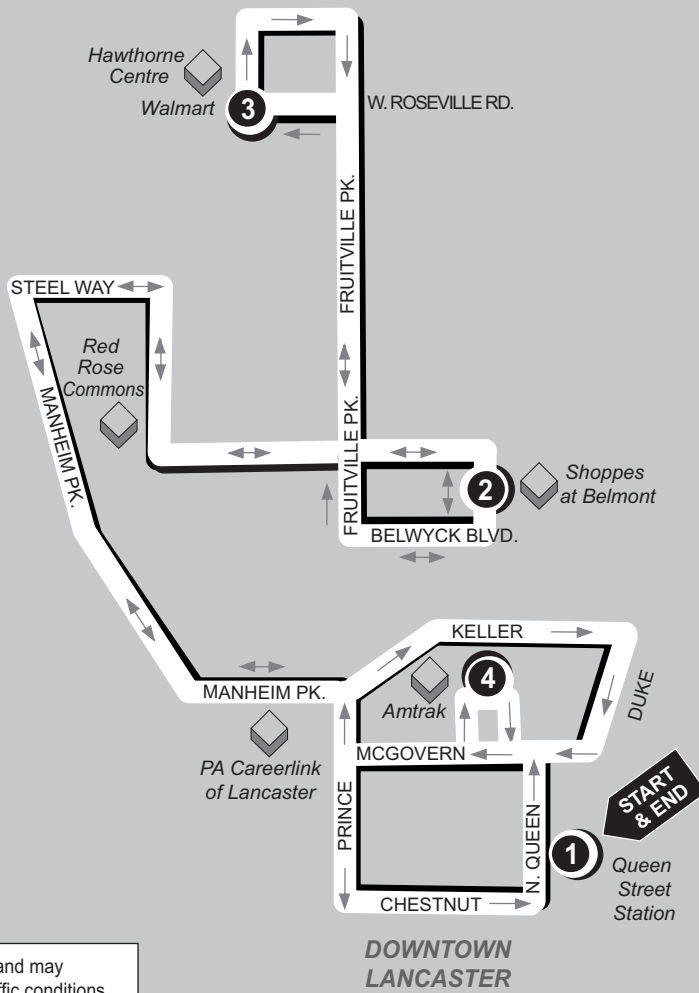

**WEEKDAYS**

NORTH

Map not to scale. Times are approximate and may vary due to road and traffic conditions.

<b>1</b>	<b>2</b>	<b>3</b>	<b>2</b>	<b>4</b>	<b>1</b>
<b>BUS STARTS</b>	<b>BUS DEPARTS</b>	<b>BUS DEPARTS</b>	<b>BUS DEPARTS</b>	<b>BUS DEPARTS</b>	<b>BUS ENDS</b>
Queen St. Station Transit Center 225 N. Queen St.	Shoppes at Belmont	Hawthorne Centre Walmart	Shoppes at Belmont	Amtrak Lancaster Train Station	Queen St. Station Transit Center 225 N. Queen St.

**SATURDAY  
&  
SUNDAY**

NORTH

Map not to scale.

Times are approximate and may vary due to road and traffic conditions.

- |   |                       |                                |                       |                                      |   |
|---|-----------------------|--------------------------------|-----------------------|--------------------------------------|---|
| <b>1</b>  | <b>2</b>              | <b>3</b>                       | <b>2</b>              | <b>4</b>                             | <b>1</b>  |
| <b>BUS STARTS</b>                                       | <b>BUS DEPARTS</b>    | <b>BUS DEPARTS</b>             | <b>BUS DEPARTS</b>    | <b>BUS DEPARTS</b>                   | <b>BUS ENDS</b>   |
| Queen St. Station<br>Transit Center<br>225 N. Queen St. | Shoppes<br>at Belmont | Hawthorne<br>Centre<br>Walmart | Shoppes<br>at Belmont | Amtrak<br>Lancaster<br>Train Station | Queen St. Station<br>Transit Center<br>225 N. Queen St. |

**SUNDAY**

A.M.	9:00	9:15	9:25	9:40	9:45	10:00
	10:00	10:15	10:25	10:40	10:45	11:00
	11:00	11:15	11:25	11:40	11:45	12:00
P.M.	12:00	12:15	12:25	12:40	12:45	1:00
	1:00	1:15	1:25	1:40	1:45	2:00
	2:00	2:15	2:25	2:40	2:45	3:00
	3:00	3:15	3:25	3:40	3:45	4:00
	4:00	4:15	4:25	4:40	4:45	5:00
	5:00	5:15	5:25	5:40	5:45	6:00
	6:00	6:15	6:25	6:40	6:45	7:00