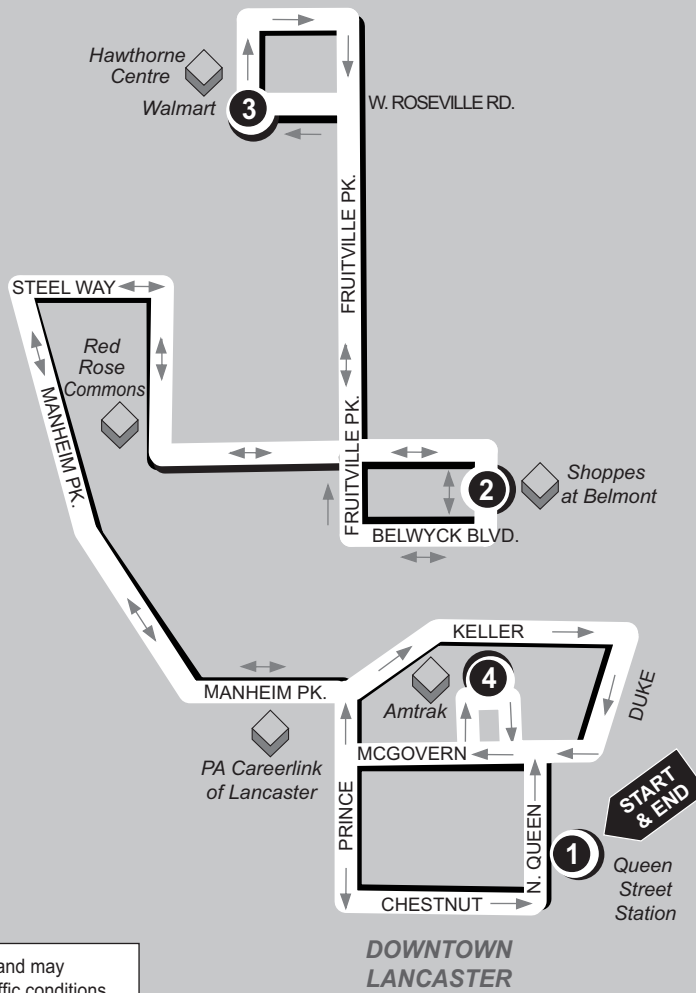

**WEEKDAYS**

NORTH

Map not to scale. Times are approximate and may vary due to road and traffic conditions.

<b>1</b>	<b>2</b>	<b>3</b>	<b>2</b>	<b>4</b>	<b>1</b>
<b>BUS STARTS</b>	<b>BUS DEPARTS</b>	<b>BUS DEPARTS</b>	<b>BUS DEPARTS</b>	<b>BUS DEPARTS</b>	<b>BUS ENDS</b>
Queen St. Station Transit Center 225 N. Queen St.	Shoppes at Belmont	Hawthorne Centre Walmart	Shoppes at Belmont	Amtrak Lancaster Train Station	Queen St. Station Transit Center 225 N. Queen St.

**SATURDAY  
&  
SUNDAY**

NORTH

Map not to scale.

Times are approximate and may vary due to road and traffic conditions.

- |   |                       |                                |                       |                                      |   |
|---|-----------------------|--------------------------------|-----------------------|--------------------------------------|---|
| <b>1</b>  | <b>2</b>              | <b>3</b>                       | <b>2</b>              | <b>4</b>                             | <b>1</b>  |
| <b>BUS STARTS</b>                                       | <b>BUS DEPARTS</b>    | <b>BUS DEPARTS</b>             | <b>BUS DEPARTS</b>    | <b>BUS DEPARTS</b>                   | <b>BUS ENDS</b>   |
| Queen St. Station<br>Transit Center<br>225 N. Queen St. | Shoppes<br>at Belmont | Hawthorne<br>Centre<br>Walmart | Shoppes<br>at Belmont | Amtrak<br>Lancaster<br>Train Station | Queen St. Station<br>Transit Center<br>225 N. Queen St. |

**SUNDAY**

A.M.	9:00	9:15	9:25	9:40	9:45	10:00
	10:00	10:15	10:25	10:40	10:45	11:00
	11:00	11:15	11:25	11:40	11:45	12:00
P.M.	12:00	12:15	12:25	12:40	12:45	1:00
	1:00	1:15	1:25	1:40	1:45	2:00
	2:00	2:15	2:25	2:40	2:45	3:00
	3:00	3:15	3:25	3:40	3:45	4:00
	4:00	4:15	4:25	4:40	4:45	5:00
	5:00	5:15	5:25	5:40	5:45	6:00
	6:00	6:15	6:25	6:40	6:45	7:00