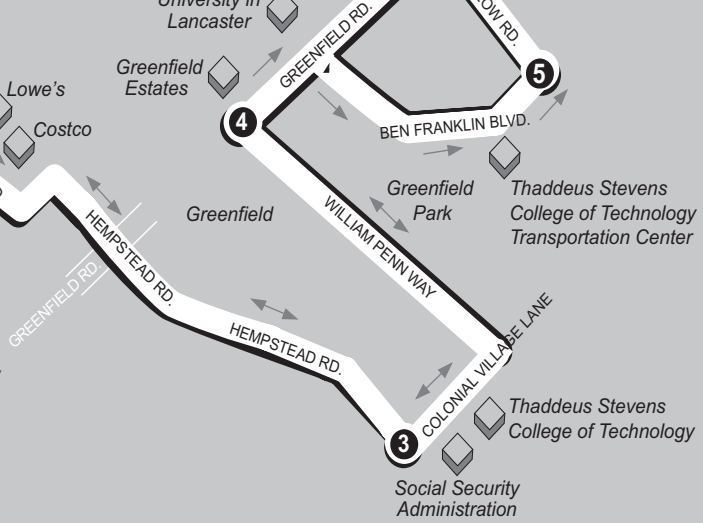

WEEKDAYS AND SATURDAY

DOWNTOWN LANCASTER

Map not to scale.

Times are approximate and may vary due to road and traffic conditions.

BUS STARTS
Queen Street Station
Transit Center
225 N. Queen St.

BUS DEPARTS
HACC
Old Phila. Pike

BUS DEPARTS
Social Security Office
Colonial Village Lane

BUS DEPARTS
Greenfield Rd. &
Wm. Penn Way

BUS DEPARTS
Thaddeus Stevens Transportation Ctr.
Ben Franklin Blvd.

BUS DEPARTS
Greenfield Rd. &
Wm. Penn Way

BUS DEPARTS
Social Security Office
Colonial Village Lane

BUS DEPARTS
HACC
Old Phila. Pike

BUS ENDS
Queen Street Station
Transit Center
225 N. Queen St.

WEEKDAYS

A.M.	5:30	5:45	5:55	5:57	6:00	6:03	6:05	6:12	6:30
	6:00	6:15	6:25	6:27	6:30	6:33	6:35	6:42	7:00
	7:00	7:15	7:25	7:27	7:30	7:33	7:35	7:42	8:00
	8:00	8:15	8:25	8:27	8:30	8:33	8:35	8:42	9:00
	9:00	9:15	9:25	9:27	9:30	9:33	9:35	9:42	10:00
	10:30	10:45	10:55	10:57	11:00	11:03	11:05	11:12	11:30
P.M.	12:00	12:15	12:25	12:27	12:30	12:33	12:35	12:42	1:00
	1:30	1:45	1:55	1:57	2:00	2:03	2:05	2:12	2:30
	3:00	3:15	3:25	3:27	3:30	3:33	3:35	3:42	4:00
	4:00	4:15	4:25	4:27	4:30	4:33	4:35	4:42	5:00
	5:00	5:15	5:25	5:27	5:30	5:33	5:35	5:42	6:00
	5:30	5:45	5:55	5:57	6:00	6:03	6:05	6:12	6:30
	6:00	6:15	6:25	6:27	6:30	6:33	6:35	6:42	7:00