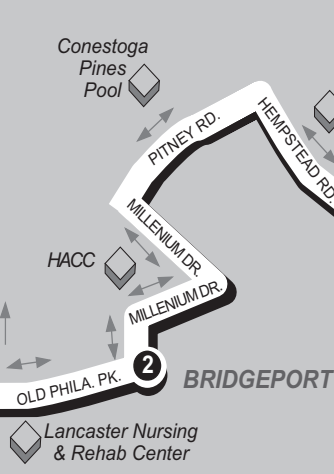

WEEKDAYS AND SATURDAY

DOWNTOWN LANCASTER

Map not to scale.

Times are approximate and may vary due to road and traffic conditions.

BUS STARTS
Queen Street Station
Transit Center
225 N. Queen St.

BUS DEPARTS
HACC
Old Phila. Pike

BUS DEPARTS
Social Security Office
Colonial Village Lane

BUS DEPARTS
Greenfield Rd. &
Wm. Penn Way

BUS DEPARTS
Thaddeus Stevens Transportation Ctr.
Ben Franklin Blvd.

BUS DEPARTS
Greenfield Rd. &
Wm. Penn Way

BUS DEPARTS
Social Security Office
Colonial Village Lane

BUS DEPARTS
HACC
Old Phila. Pike

BUS ENDS
Queen Street Station
Transit Center
225 N. Queen St.

WEEKDAYS

A.M.	5:30	5:45	5:55	5:57	6:00	6:03	6:05	6:12	6:30
	6:00	6:15	6:25	6:27	6:30	6:33	6:35	6:42	7:00
	7:00	7:15	7:25	7:27	7:30	7:33	7:35	7:42	8:00
	8:00	8:15	8:25	8:27	8:30	8:33	8:35	8:42	9:00
	9:00	9:15	9:25	9:27	9:30	9:33	9:35	9:42	10:00
	10:30	10:45	10:55	10:57	11:00	11:03	11:05	11:12	11:30
P.M.	12:00	12:15	12:25	12:27	12:30	12:33	12:35	12:42	1:00
	1:30	1:45	1:55	1:57	2:00	2:03	2:05	2:12	2:30
	3:00	3:15	3:25	3:27	3:30	3:33	3:35	3:42	4:00
	4:00	4:15	4:25	4:27	4:30	4:33	4:35	4:42	5:00
	5:00	5:15	5:25	5:27	5:30	5:33	5:35	5:42	6:00
	5:30	5:45	5:55	5:57	6:00	6:03	6:05	6:12	6:30
	6:00	6:15	6:25	6:27	6:30	6:33	6:35	6:42	7:00