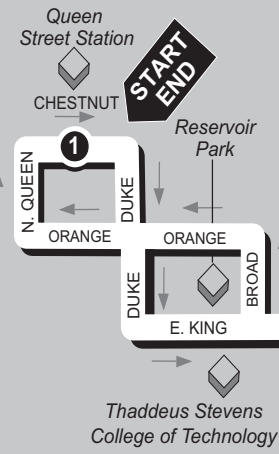

WEEKDAYS AND SATURDAY

DOWNTOWN LANCASTER

Map not to scale.

Times are approximate and may vary due to road and traffic conditions.

BUS STARTS
Queen Street Station
Transit Center
225 N. Queen St.

BUS DEPARTS
HACC
Old Phila. Pike

BUS DEPARTS
Social Security Office
Colonial Village Lane

BUS DEPARTS
Greenfield Rd. &
Wm. Penn Way

BUS DEPARTS
Thaddeus Stevens Transportation Ctr.
Ben Franklin Blvd.

BUS DEPARTS
Greenfield Rd. &
Wm. Penn Way

BUS DEPARTS
Social Security Office
Colonial Village Lane

BUS DEPARTS
HACC
Old Phila. Pike

BUS ENDS
Queen Street Station
Transit Center
225 N. Queen St.

WEEKDAYS

A.M.	5:30	5:45	5:55	5:57	6:00	6:03	6:05	6:12	6:30
	6:00	6:15	6:25	6:27	6:30	6:33	6:35	6:42	7:00
	7:00	7:15	7:25	7:27	7:30	7:33	7:35	7:42	8:00
	8:00	8:15	8:25	8:27	8:30	8:33	8:35	8:42	9:00
	9:00	9:15	9:25	9:27	9:30	9:33	9:35	9:42	10:00
	10:30	10:45	10:55	10:57	11:00	11:03	11:05	11:12	11:30
P.M.	12:00	12:15	12:25	12:27	12:30	12:33	12:35	12:42	1:00
	1:30	1:45	1:55	1:57	2:00	2:03	2:05	2:12	2:30
	3:00	3:15	3:25	3:27	3:30	3:33	3:35	3:42	4:00
	4:00	4:15	4:25	4:27	4:30	4:33	4:35	4:42	5:00
	5:00	5:15	5:25	5:27	5:30	5:33	5:35	5:42	6:00
	5:30	5:45	5:55	5:57	6:00	6:03	6:05	6:12	6:30
	6:00	6:15	6:25	6:27	6:30	6:33	6:35	6:42	7:00

SATURDAY

A.M.	8:00	8:15	8:25	8:27	8:30	8:33	8:35	8:45	9:00
	9:00	9:15	9:25	9:27	9:30	9:33	9:35	9:45	10:00
	10:30	10:45	10:55	10:57	11:00	11:03	11:05	11:15	11:30
P.M.	12:00	12:15	12:25	12:27	12:30	12:33	12:35	12:45	1:00
	1:30	1:45	1:55	1:57	2:00	2:03	2:05	2:15	2:30
	3:00	3:15	3:25	3:27	3:30	3:33	3:35	3:45	4:00
	4:00	4:15	4:25	4:27	4:30	4:33	4:35	4:45	5:00