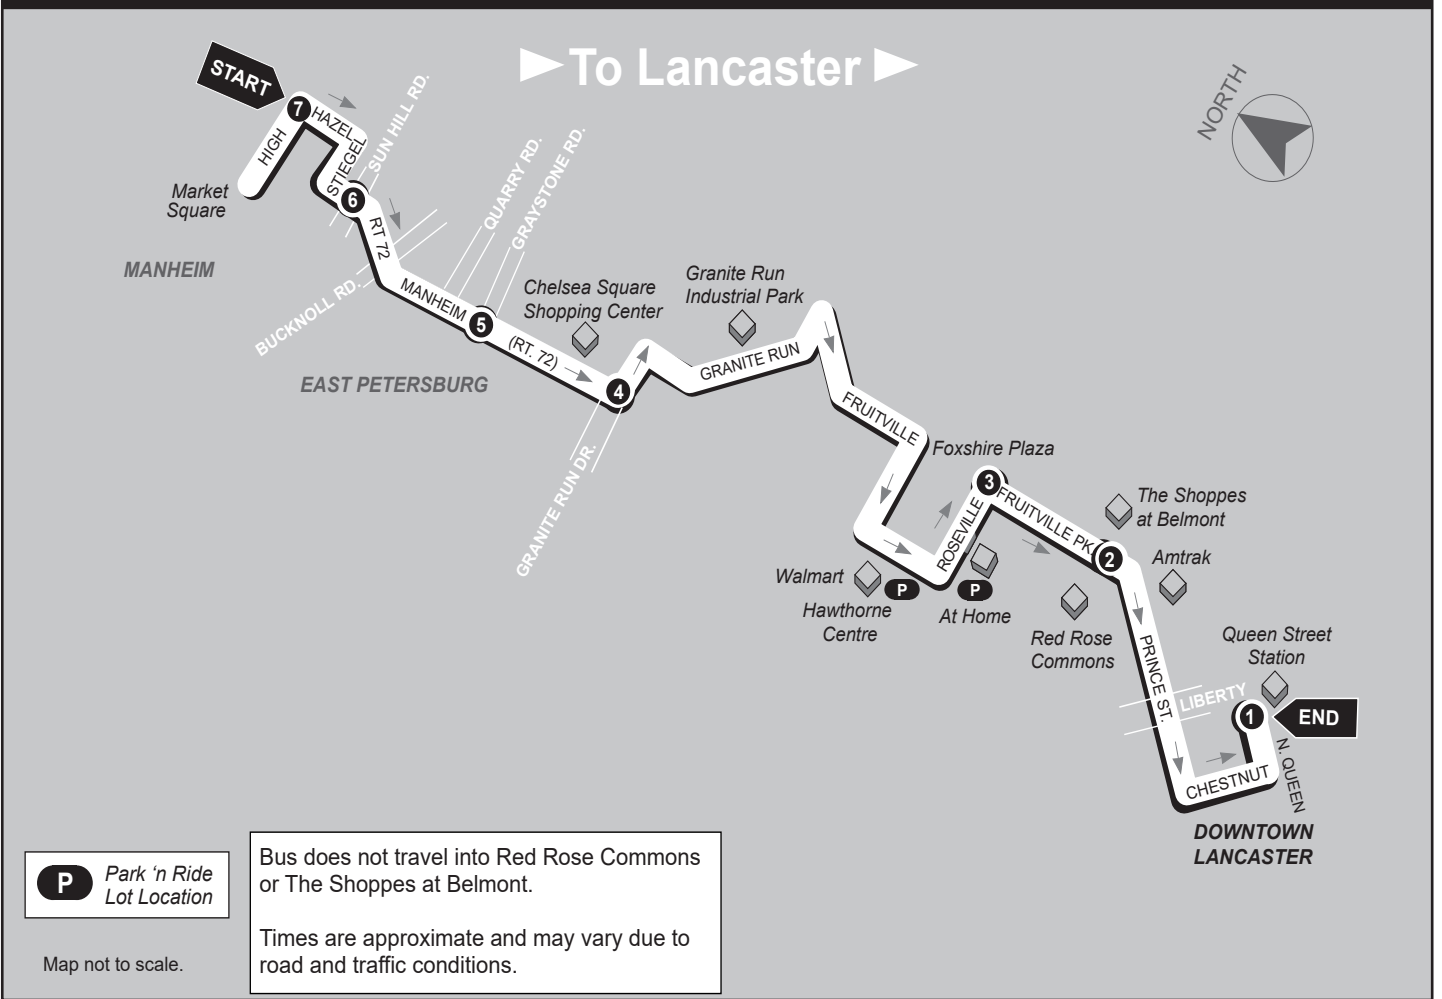

	1	2	3	4	5	6	7	
BUS STARTS	Queen St. Station Transit Center 225 N. Queen St.	BUS DEPARTS	BUS DEPARTS	BUS DEPARTS	DOES BUS	BUS DEPARTS	BUS DEPARTS	BUS ENDS
		Fruitville Pk. @ Shoppes at Belmont	Hawthorne Plaza Walmart	Granite Run and Manheim Pk.	continue on Manheim or turn at Commerce?	East Petersburg Route 72 & Graystone Rd.	Manheim Route 72 & Sunhill Rd.	Manheim Hazel & High Sts.

SATURDAY

A.M.	7:00	7:07	7:12	7:17	Manheim Pike	7:27	7:35	7:45
	8:30	8:37	8:42	8:47	Manheim Pike	8:57	9:05	9:15
	10:00	10:07	10:12	10:17	Manheim Pike	10:27	10:35	10:45
P.M.	12:00	12:07	12:12	12:17	Manheim Pike	12:27	12:35	12:45
	2:00	2:07	2:12	2:17	Manheim Pike	2:27	2:35	2:45
	4:00	4:07	4:12	4:17	Manheim Pike	4:27	4:35	4:45
	5:30	5:37	5:42	5:47	Manheim Pike	5:57	6:05	6:15

7

BUS STARTS
Manheim
Hazel &
High Sts.

6

BUS DEPARTS
Manheim
Route 72 &
Sunhill Rd.

5

BUS DEPARTS
East Petersburg
Route 72 &
Graystone Rd.

4

BUS DEPARTS
Granite Run
and
Manheim Pk.

3

BUS DEPARTS
Hawthorne
Plaza
Walmart

2

BUS DEPARTS
Fruitville Pk.
@ Red Rose
Commons

1

BUS ENDS
Queen St. Station
Transit Center
225 N. Queen St.

WEEKDAYS

A.M.	5:45	5:53	5:58	6:03	6:08	6:16	6:30
	6:45	6:53	6:58	7:03	7:08	7:16	7:30
	7:45	7:53	7:58	8:03	8:08	8:16	8:30
	8:45	8:53	8:58	9:03	9:08	9:16	9:30
	9:45	9:53	9:58	10:03	10:08	10:16	10:30
	11:15	11:23	11:28	11:33	11:38	11:46	12:00
P.M.	12:45	12:53	12:58	1:03	1:08	1:16	1:30
	2:15	2:23	2:28	2:33	2:38	2:46	3:00
	3:45	3:53	3:58	4:03	4:08	4:16	4:30
	4:45	4:53	4:58	5:03	5:08	5:16	5:30
	6:15	6:23	6:28	6:33	6:38	6:46	7:00
	6:45	6:53	6:58	7:03	7:08	7:16	7:30