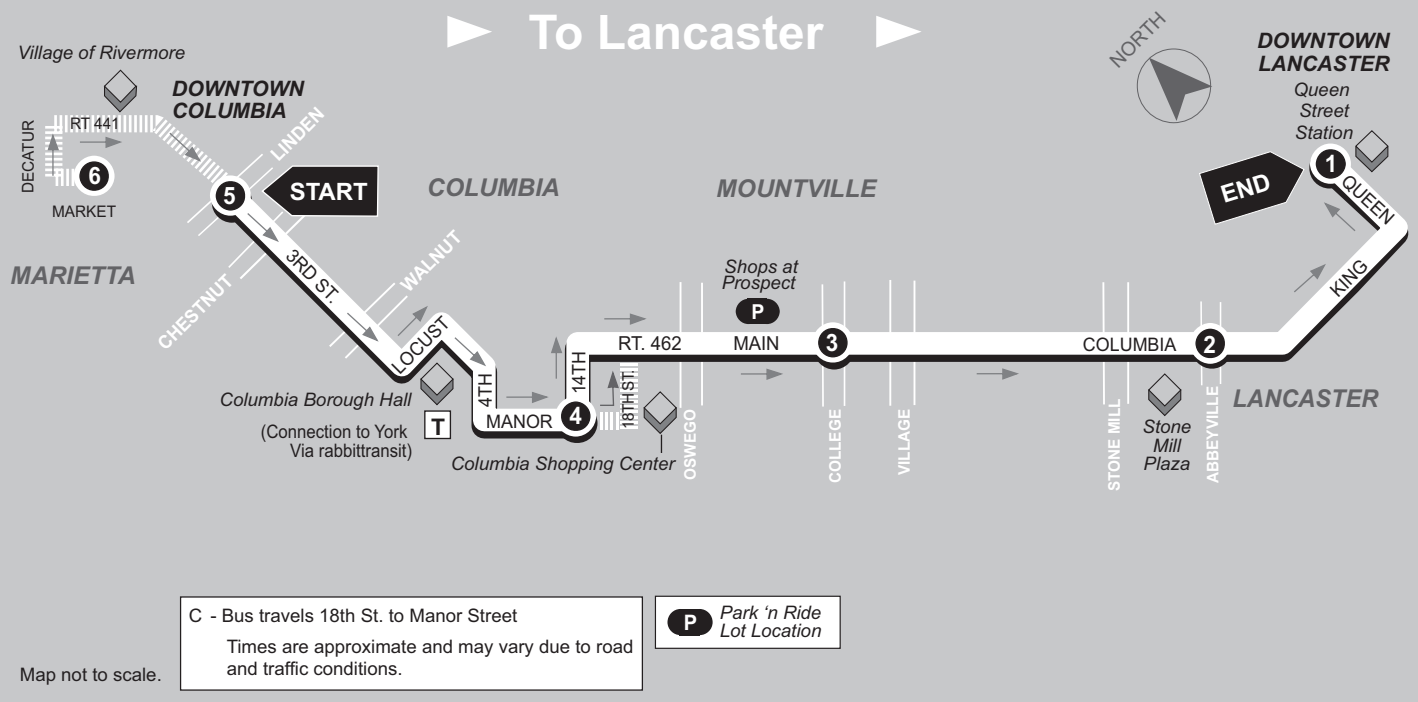

COLUMBIA - OUTBOUND FROM LANCASTER

SATURDAY & SUNDAY

1
BUS STARTS
Queen St. Station
Transit Center
225 N. Queen St.

2
BUS DEPARTS
Columbia Pk.
and
Abbeyville Rd.

3
BUS DEPARTS
Mountville
Main St. and
College Ave.

4
BUS DEPARTS
Columbia
14th St. and
Manor St.

5
BUS ENDS
Columbia
3rd St. and
Linden St.

6
Does Bus
continue on to
Marietta Sq.
on Market St.?

SATURDAY

A.M.	6:00	6:10	6:25	6:35	6:45	Yes 6:55
	7:00	7:10	7:25	7:35	7:45	Yes 7:55
P.M.	8:00	8:10	8:25	8:35	8:45	Yes 8:55
	9:00	9:10	C9:25	9:35	9:45	No
	10:00	10:10	C10:25	10:35	10:45	No
	11:00	11:10	C11:25	11:35	11:45	No
	12:00	12:10	C12:25	12:35	12:45	No
	1:00	1:10	C1:25	1:35	1:45	No
	2:00	2:10	C2:25	2:35	2:45	No
	3:00	3:10	C3:25	3:35	3:45	Yes 3:55
	4:00	4:10	C4:25	4:35	4:45	Yes 4:55
	5:00	5:10	C5:25	5:35	5:45	Yes 5:55
6:00	6:10	C6:25	6:35	6:45	No	
7:00	7:10	C7:25	7:35	7:45	No	
8:00	8:10	C8:25	8:35	8:45	No	

6
Does Bus
start at
Marietta Sq.
on Market St.?

5
BUS
DEPARTS
Columbia
3rd St. and
Linden St.

4
BUS
DEPARTS
Columbia
14th St. and
Manor St.

3
BUS
DEPARTS
Mountville
Main St. and
College Ave.

2
BUS
DEPARTS
Columbia Pk.
and
Abbeyville Rd.

1
BUS
ENDS
Queen St. Station
Transit Center
225 N. Queen St.

SATURDAY

A.M.	Yes 6:55	7:05	7:15	7:25	7:35	8:00
	Yes 7:55	8:05	8:15	8:25	8:35	9:00
	Yes 8:55	9:05	9:15	9:25	9:35	10:00
	No	C9:45	9:55	10:05	10:15	10:30
	No	C10:45	10:55	11:05	11:15	11:30
	No	C11:45	11:55	12:05	12:15	12:30
P.M.	No	C12:45	12:55	1:05	1:15	1:30
	No	C1:45	1:55	2:05	2:15	2:30
	No	C2:45	2:55	3:05	3:15	3:30
	Yes 3:55	C4:05	4:15	4:25	4:35	5:00
	Yes 4:55	C5:05	5:15	5:25	5:35	6:00
	Yes 5:55	C6:05	6:15	6:25	6:35	7:00
	No	C6:45	6:55	7:05	7:15	7:30
	No	C7:45	7:55	8:05	8:15	8:30
	No	C8:45	8:55	9:05	9:15	9:30