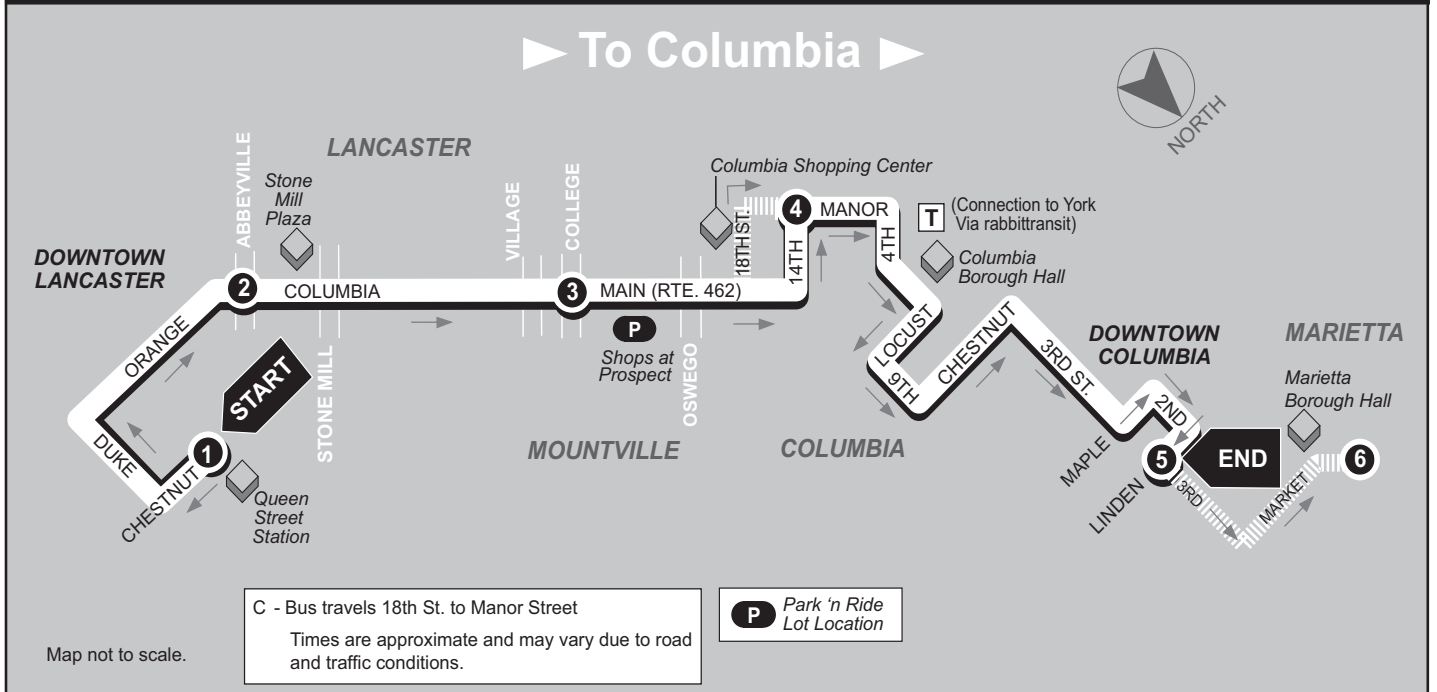

COLUMBIA - OUTBOUND FROM LANCASTER

SATURDAY & SUNDAY

1
BUS STARTS
Queen St. Station
Transit Center
225 N. Queen St.

2
BUS DEPARTS
Columbia Pk.
and
Abbeyville Rd.

3
BUS DEPARTS
Mountville
Main St. and
College Ave.

4
BUS DEPARTS
Columbia
14th St. and
Manor St.

5
BUS ENDS
Columbia
3rd St. and
Linden St.

6
Does Bus
continue on to
Marietta Sq.
on Market St.?

SATURDAY

A.M.	6:00	6:10	6:25	6:35	6:45	Yes 6:55
	7:00	7:10	7:25	7:35	7:45	Yes 7:55
P.M.	8:00	8:10	8:25	8:35	8:45	Yes 8:55
	9:00	9:10	C9:25	9:35	9:45	No
	10:00	10:10	C10:25	10:35	10:45	No
	11:00	11:10	C11:25	11:35	11:45	No
	12:00	12:10	C12:25	12:35	12:45	No
	1:00	1:10	C1:25	1:35	1:45	No
	2:00	2:10	C2:25	2:35	2:45	No
	3:00	3:10	C3:25	3:35	3:45	Yes 3:55
	4:00	4:10	C4:25	4:35	4:45	Yes 4:55
	5:00	5:10	C5:25	5:35	5:45	Yes 5:55
6:00	6:10	C6:25	6:35	6:45	No	
7:00	7:10	C7:25	7:35	7:45	No	
8:00	8:10	C8:25	8:35	8:45	No	

6
Does Bus
start at
Marietta Sq.
on Market St.?

5
BUS
DEPARTS
Columbia
3rd St. and
Linden St.

4
BUS
DEPARTS
Columbia
14th St. and
Manor St.

3
BUS
DEPARTS
Mountville
Main St. and
College Ave.

2
BUS
DEPARTS
Columbia Pk.
and
Abbeyville Rd.

1
BUS
ENDS
Queen St. Station
Transit Center
225 N. Queen St.

SATURDAY

A.M.	Yes 6:55	7:05	7:15	7:25	7:35	8:00
	Yes 7:55	8:05	8:15	8:25	8:35	9:00
	Yes 8:55	9:05	9:15	9:25	9:35	10:00
	No	C9:45	9:55	10:05	10:15	10:30
	No	C10:45	10:55	11:05	11:15	11:30
	No	C11:45	11:55	12:05	12:15	12:30
P.M.	No	C12:45	12:55	1:05	1:15	1:30
	No	C1:45	1:55	2:05	2:15	2:30
	No	C2:45	2:55	3:05	3:15	3:30
	Yes 3:55	C4:05	4:15	4:25	4:35	5:00
	Yes 4:55	C5:05	5:15	5:25	5:35	6:00
	Yes 5:55	C6:05	6:15	6:25	6:35	7:00
	No	C6:45	6:55	7:05	7:15	7:30
	No	C7:45	7:55	8:05	8:15	8:30
	No	C8:45	8:55	9:05	9:15	9:30