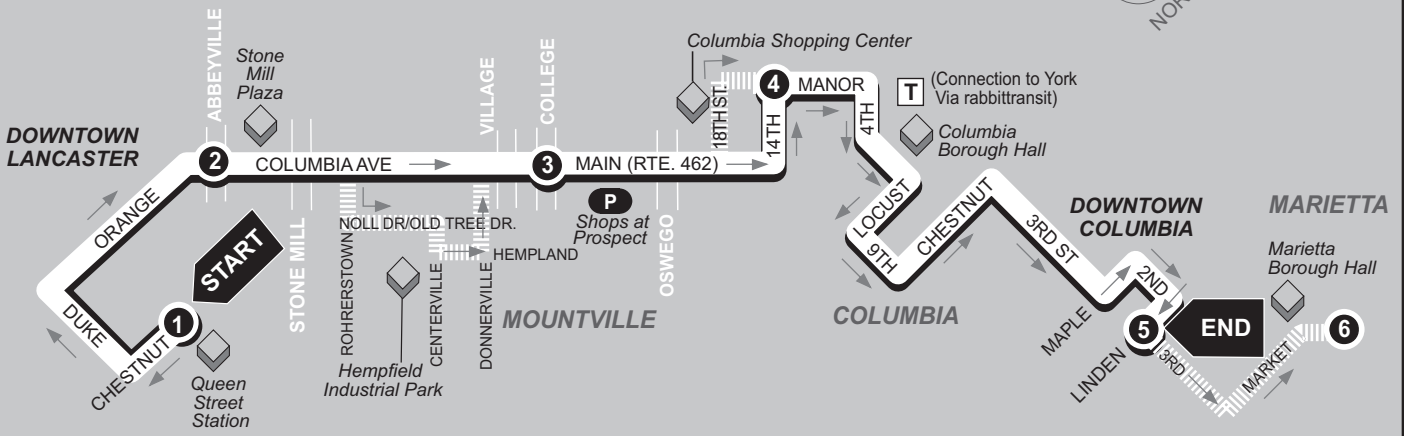

► To Columbia ►

Times are approximate and may vary due to road and traffic conditions.

A - Trips serve Hempfield Industrial Park via Rohrerstown Road to Noll Dr. to Old Tree Dr. to Centerville Rd. to Hempland Rd. to Donnerville Rd.  
 C - Bus travels 18th St. to Manor St.

**P** Park 'n Ride Lot Location

Map not to scale.

**1**

**BUS STARTS**

Queen St. Station  
Transit Center  
225 N. Queen St.

**2**

**BUS DEPARTS**

Columbia Pk. and  
Abbeyville Rd.

**BUS DEPARTS**

Columbia  
14th St. and  
Manor St.

**5**

**BUS ENDS**

Columbia  
3rd St. and  
Linden St.

**6**

**Does Bus**  
continue on to  
Marietta Sq.  
on Market St.?

**WEEKDAYS**

- 6**

**Does Bus start at Marietta Sq. on Market St.?**
- 5**

**BUS DEPARTS Columbia 3rd St. and Linden St.**
- Does Bus serve 18th St & Manor St.?**
- 4**

**BUS DEPARTS Columbia 14th St. and Manor St.**
- Does Bus serve Hempfield Industrial Park?**
- 3**