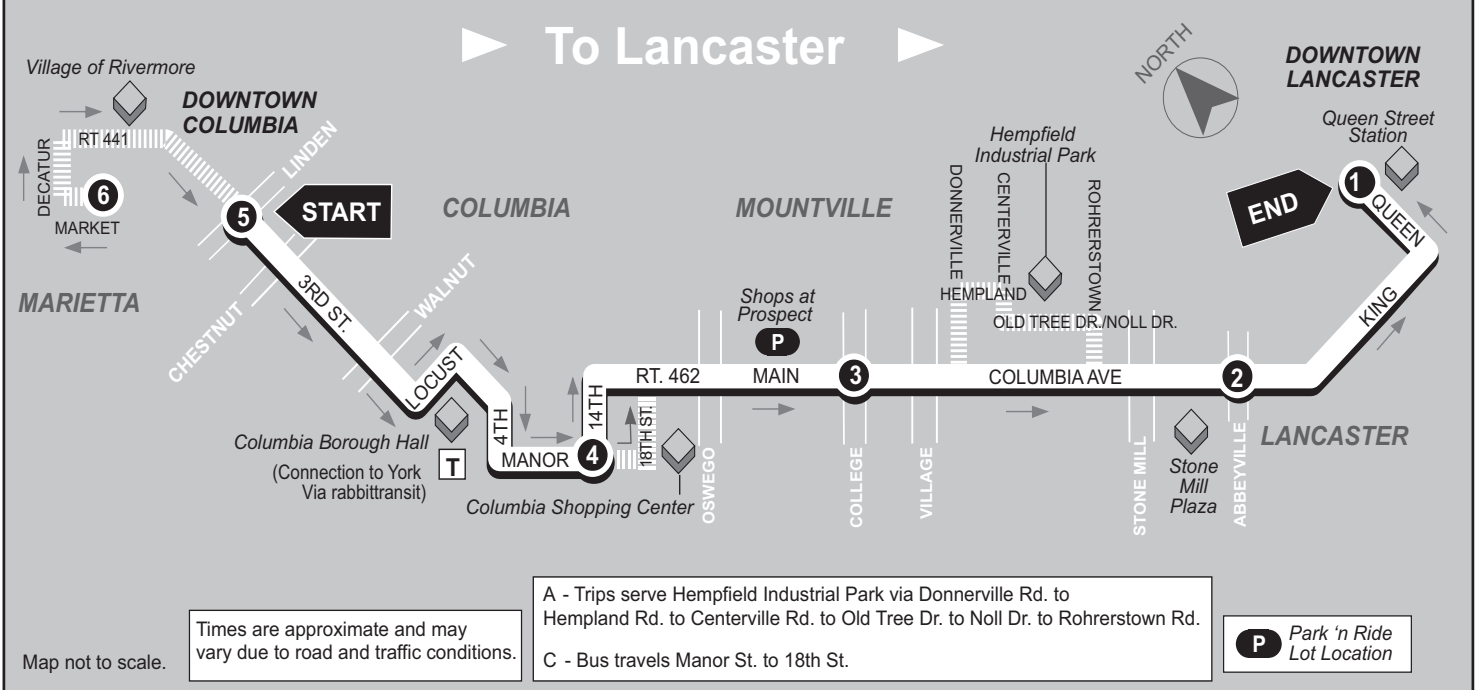

► To Columbia ►

Times are approximate and may vary due to road and traffic conditions.

A - Trips serve Hempfield Industrial Park via Rohrerstown Road to Noll Dr. to Old Tree Dr. to Centerville Rd. to Hempland Rd. to Donnerville Rd.  
 C - Bus travels 18th St. to Manor St.

**P** Park 'n Ride Lot Location

Map not to scale.

**1**

**BUS STARTS**

Queen St. Station  
Transit Center  
225 N. Queen St.

**2**

**BUS DEPARTS**

Columbia Pk. and  
Abbeyville Rd.

**BUS DEPARTS**

Columbia  
14th St. and  
Manor St.

**5**

**BUS ENDS**

Columbia  
3rd St. and  
Linden St.

**6**

**Does Bus**  
continue on to  
Marietta Sq.  
on Market St.?

**WEEKDAYS**

- 6**

**Does Bus start at Marietta Sq. on Market St.?**
- 5**

**BUS DEPARTS Columbia 3rd St. and Linden St.**
- Does Bus serve 18th St & Manor St.?**
- 4**

**BUS DEPARTS Columbia 14th St. and Manor St.**
- Does Bus serve Hempfield Industrial Park?**
- 3**