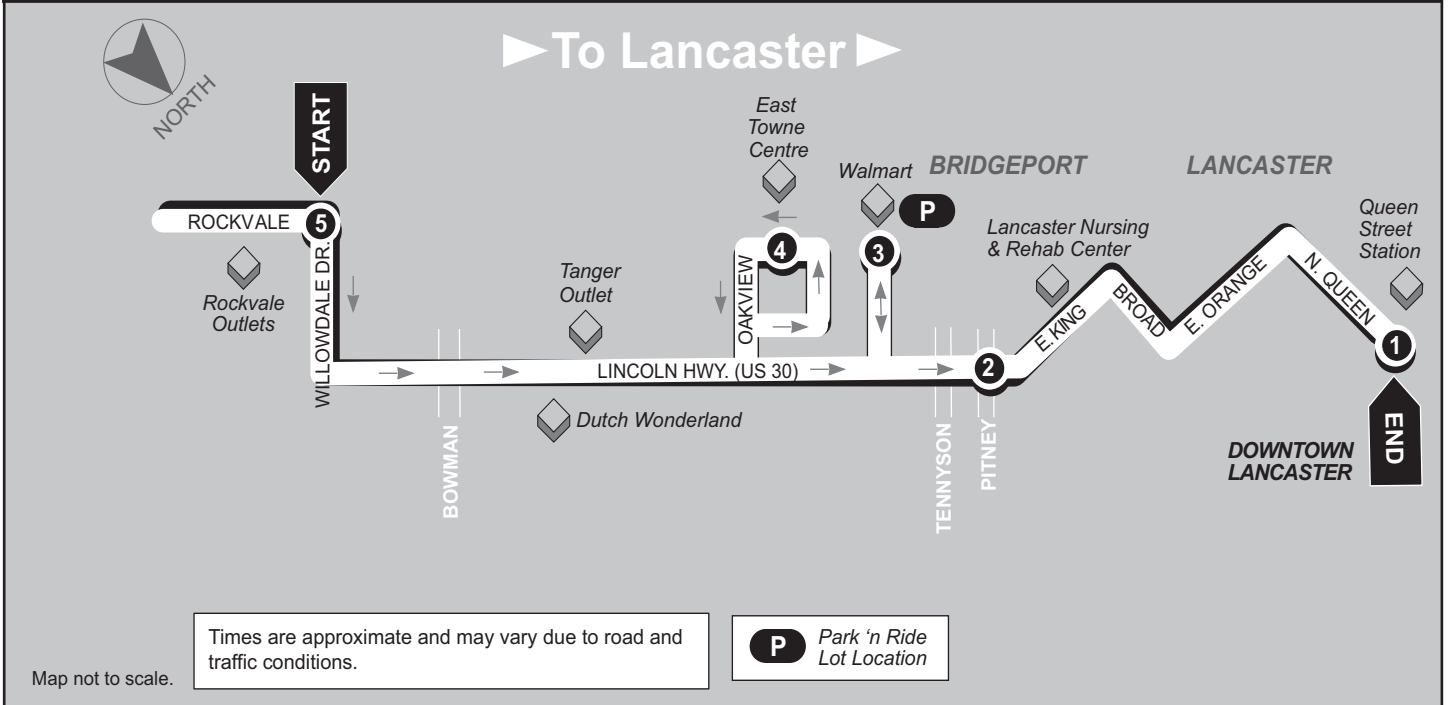

- | | | | | |
|--|--|--------------------|-------------------------|----------------------------|
| 1 | 2 | 3 | 4 | 5 |
| BUS STARTS | BUS DEPARTS | BUS DEPARTS | BUS DEPARTS | BUS ARRIVES/DEPARTS |
| Queen Street Station
Transit Center
225 N. Queen St. | Bridgeport
Lincoln Hwy. &
Pitney Rd. | Walmart | East
Towne
Centre | Rockvale
Outlets |

WEEKDAYS/SATURDAY

	1	2	3	4	5
A.M.	5:30	5:40	5:50	5:55	6:10
	6:00	6:10	6:20	6:25	6:40
	6:30	6:40	6:50	6:55	7:10
	7:00	7:10	7:20	7:25	7:40
	7:30	7:40	7:50	7:55	8:10
	8:00	8:10	8:20	8:25	8:40
	8:30	8:40	8:50	8:55	9:10
	9:00	9:10	9:20	9:25	9:40
	9:30	9:40	9:50	9:55	10:10
	10:00	10:10	10:20	10:25	10:40
P.M.	10:30	10:40	10:50	10:55	11:10
	11:00	11:10	11:20	11:25	11:40
	11:30	11:40	11:50	11:55	12:10
	12:00	12:10	12:20	12:25	12:40
	12:30	12:40	12:50	12:55	1:10
	1:00	1:10	1:20	1:25	1:40
	1:30	1:40	1:50	1:55	2:10
	2:00	2:10	2:20	2:25	2:40
	2:30	2:40	2:50	2:55	3:10
	3:00	3:10	3:20	3:25	3:40
	3:30	3:40	3:50	3:55	4:10
	4:00	4:10	4:20	4:25	4:40
	4:30	4:40	4:50	4:55	5:10
	5:00	5:10	5:20	5:25	5:40
	5:30	5:40	5:50	5:55	6:10
6:00	6:10	6:20	6:25	6:40	
6:30	6:40	6:50	6:55	7:10	
7:00	7:10	7:20	7:25	7:40	
7:30	7:40	7:50	7:55	8:10	
8:30	8:40	8:50	8:55	9:10	
9:30	9:40	9:50	9:55	10:10	

5
BUS DEPARTS
Rockvale Outlets

4
BUS DEPARTS
East Towne Centre

3
BUS DEPARTS
Walmart

2
BUS DEPARTS
Bridgeport
Lincoln Hwy. &
Pitney Rd.

1
BUS ENDS
Queen Street Station
Transit Center
225 N. Queen St.

WEEKDAYS/SATURDAY