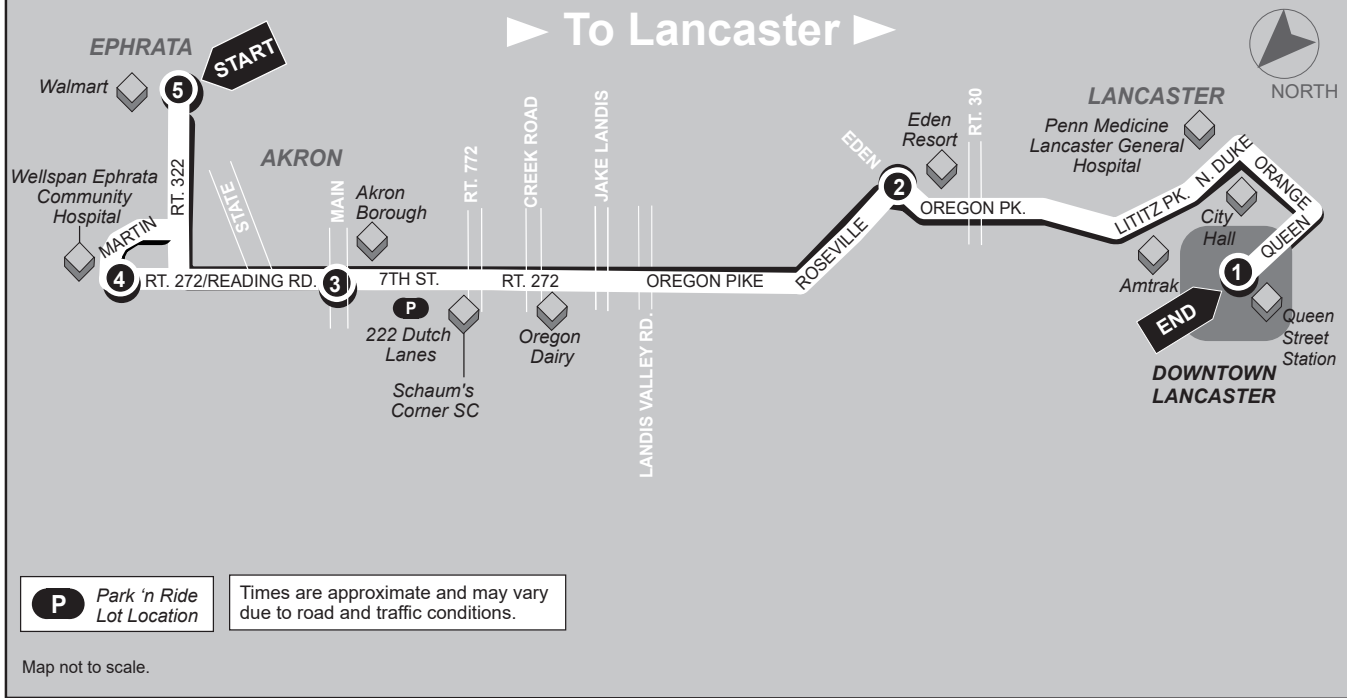

- |   |                                |                               |                                 |                             |                                   |
|---|--------------------------------|-------------------------------|---------------------------------|-----------------------------|-----------------------------------|
| <b>1</b>  | <b>2</b>                       | <b>3</b>                      | <b>4</b>                        | <b>Does Bus Serve EARS?</b> | <b>5</b>                          |
| <b>BUS STARTS</b>                                       | <b>BUS DEPARTS</b>             | <b>BUS DEPARTS</b>            | <b>BUS DEPARTS</b>              |                             | <b>BUS ENDS</b>                   |
| Queen St. Station<br>Transit Center<br>225 N. Queen St. | Oregon Pike<br>and<br>Eden Rd. | Akron<br>7th and<br>Main Sts. | Wellspan<br>Ephrata<br>Hospital |                             | Walmart<br>Rt. 222<br>and Rt. 322 |

**SATURDAY**

A.M.	8:00	8:10	8:25	8:35	No	9:00
	9:00	9:10	9:25	9:35	No	10:00
	11:00	11:10	11:25	11:35	No	12:00
P.M.	1:00	1:10	1:25	1:35	No	2:00
	3:00	3:10	3:25	3:35	No	4:00
	4:00	4:10	4:25	4:35	No	5:00
	5:00	5:10	5:25	5:35	No	6:00
	6:00	6:10	6:25	6:35	No	7:00

**P** Park 'n Ride Lot Location

Times are approximate and may vary due to road and traffic conditions.

Map not to scale.

**5**  
**BUS STARTS**  
Walmart  
Rt. 222  
and 322

**4**  
**BUS DEPARTS**  
Ephrata  
Hospital

**3**  
**BUS DEPARTS**  
Akron  
7th and  
Main Sts.

**2**  
**BUS DEPARTS**  
Oregon Pike  
and  
Eden Rd.

**1**  
**BUS ENDS**  
Queen St. Station  
Transit Center  
225 N. Queen St.