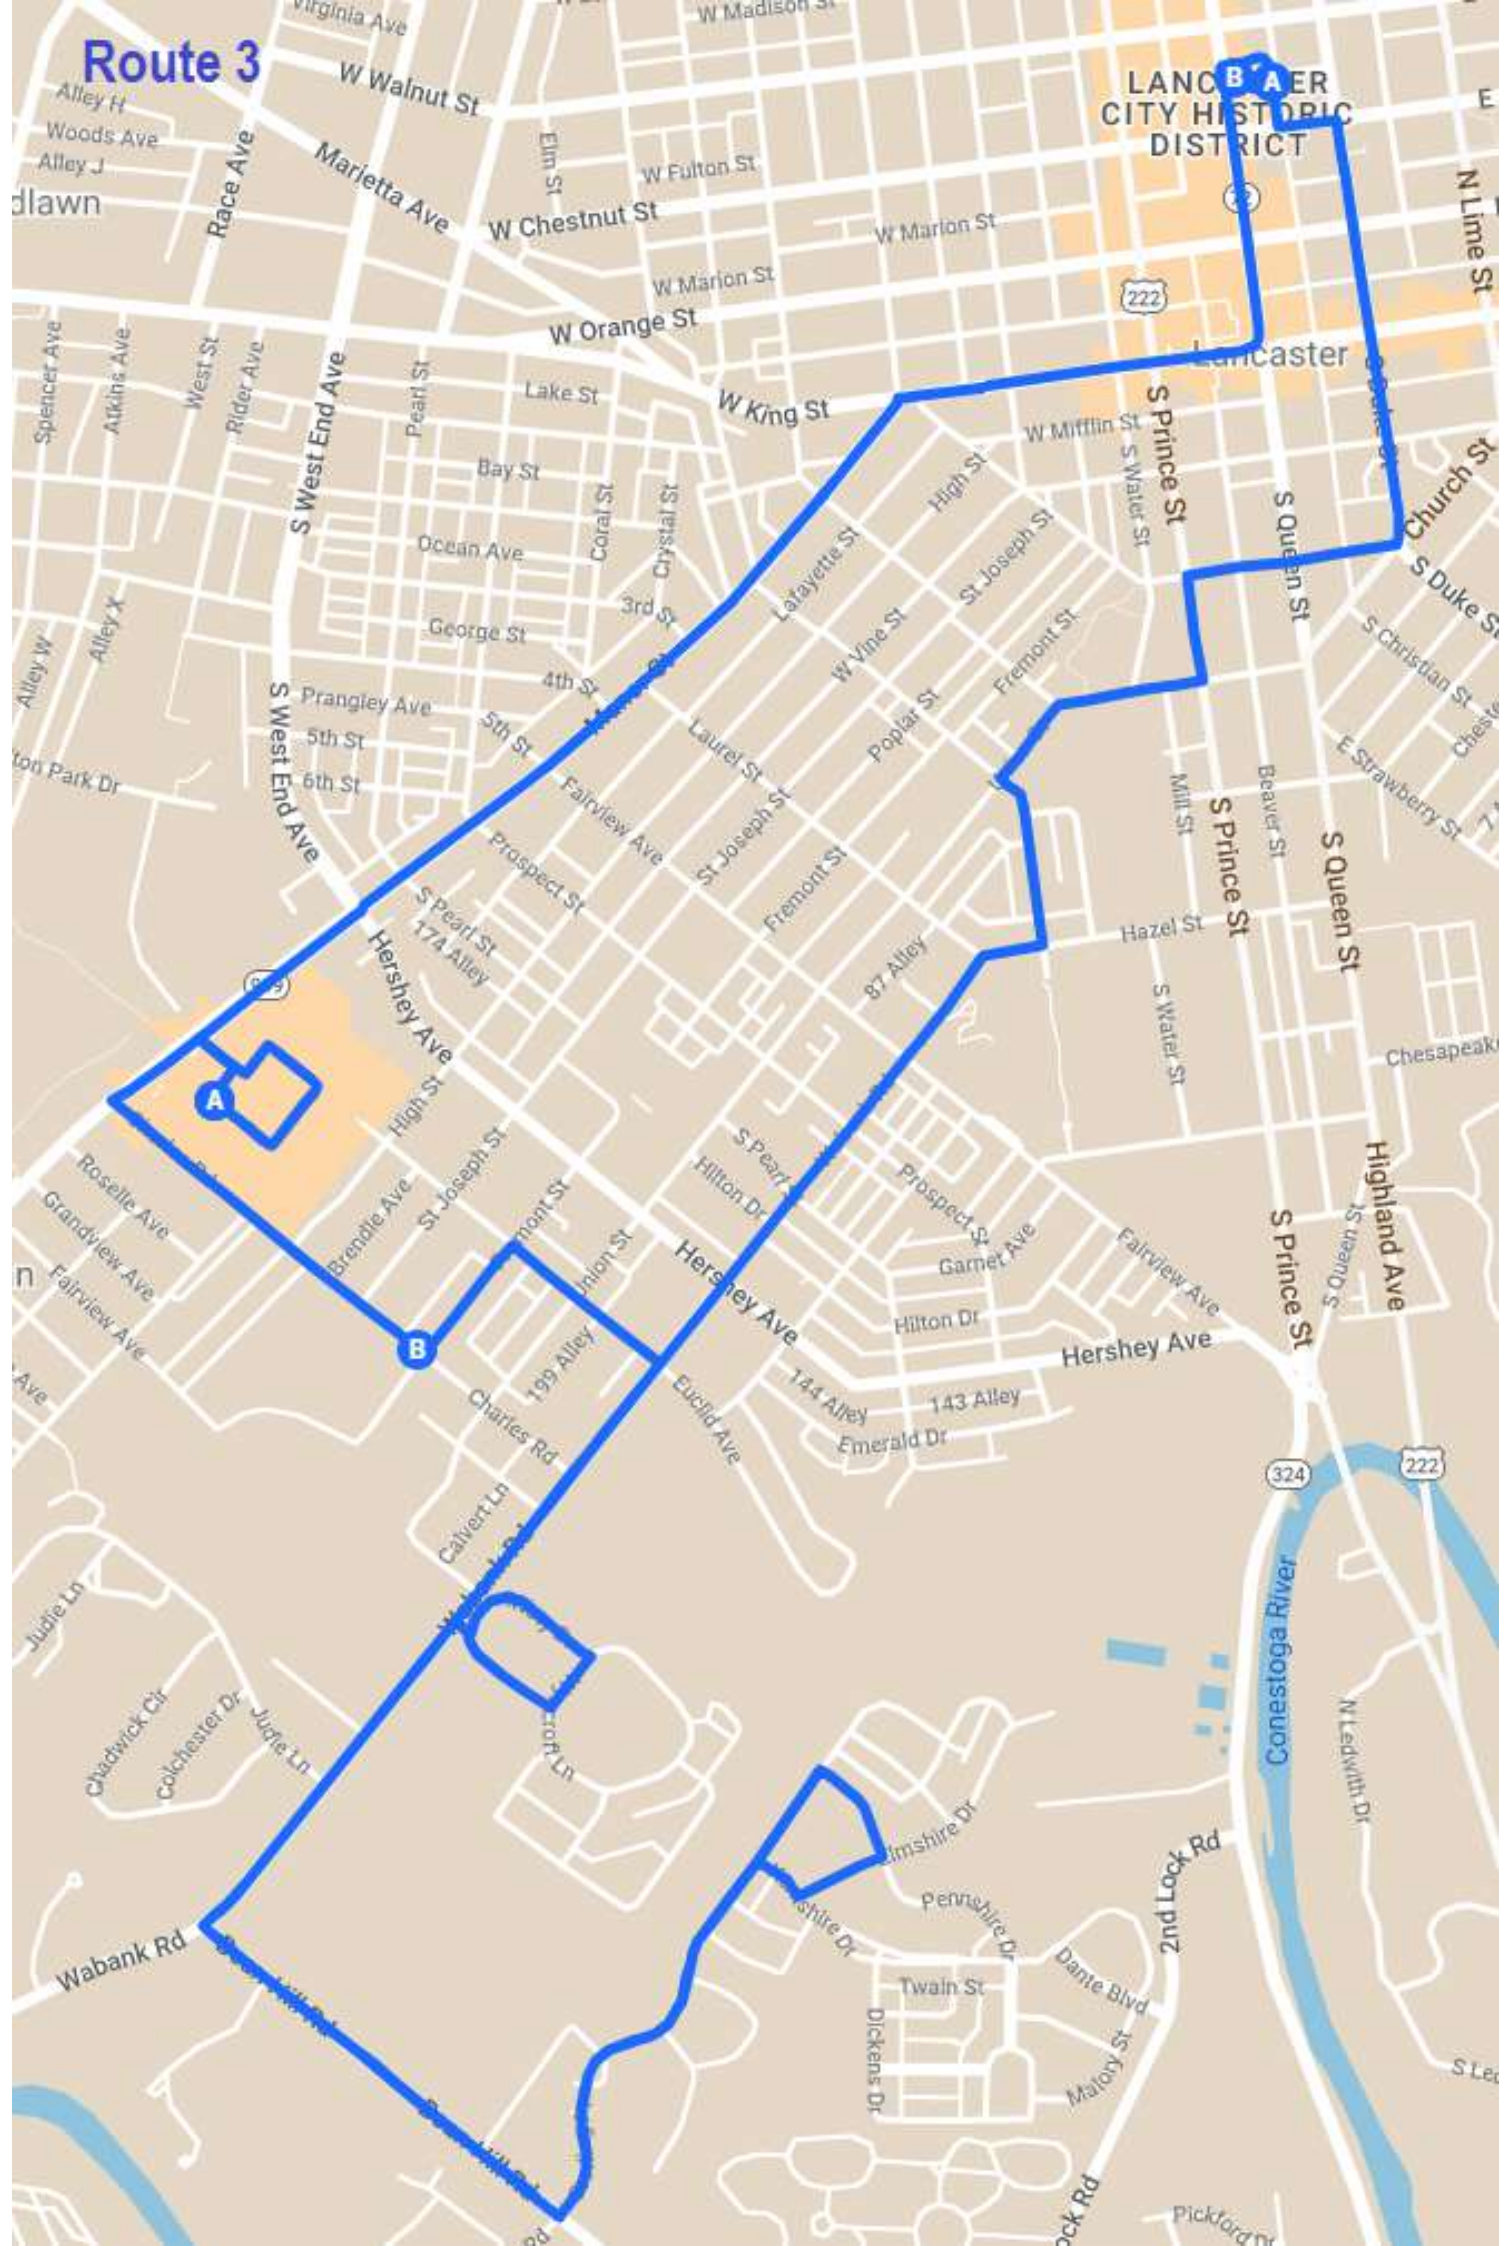

Route 3

LANCASTER
CITY HISTORIC
DISTRICT

Red Rose Transit Authority
Route 3 - Sterling & Kensington
Fall 2024
Weekday

Bus Starts Queen St Station	Bus Departs Sterling Place	Bus Departs Kensington Court	Bus Departs Manor Shopping Ctr	Bus Ends Queen St Station	
6:00 AM	6:20 AM	6:25 AM	6:35 AM	7:00 AM	60 Minutes
7:00 AM	7:20 AM	7:25 AM	7:35 AM	8:00 AM	60 Minutes
8:00 AM	8:20 AM	8:25 AM	8:35 AM	9:00 AM	60 Minutes
9:00 AM	9:20 AM	9:25 AM	9:35 AM	10:00 AM	60 Minutes
10:00 AM	10:20 AM	10:25 AM	10:35 AM	11:00 AM	60 Minutes
11:00 AM	11:20 AM	11:25 AM	11:35 AM	12:00 PM	60 Minutes
12:00 PM	12:20 PM	12:25 PM	12:35 PM	1:00 PM	60 Minutes
1:00 PM	1:20 PM	1:25 PM	1:35 PM	2:00 PM	60 Minutes
2:00 PM	2:20 PM	2:25 PM	2:35 PM	3:00 PM	60 Minutes
3:00 PM	3:20 PM	3:25 PM	3:35 PM	4:00 PM	60 Minutes
4:00 PM	4:20 PM	4:25 PM	4:35 PM	5:00 PM	60 Minutes
5:00 PM	5:20 PM	5:25 PM	5:35 PM	6:00 PM	60 Minutes
6:00 PM	6:20 PM	6:25 PM	6:35 PM	7:00 PM	60 Minutes
7:00 PM	7:20 PM	7:25 PM	7:35 PM	8:00 PM	60 Minutes

Red Rose Transit Authority
Route 3 - Sterling & Kensington
Fall 2024
Sunday

Bus Starts Queen St Station	Bus Departs Sterling Place	Bus Departs Kensington Court	Bus Departs Manor Shopping Ctr	Bus Ends Queen St Station	
8:00 AM	8:20 AM	8:25 AM	8:35 AM	9:00 AM	60 Minutes
9:00 AM	9:20 AM	9:25 AM	9:35 AM	10:00 AM	60 Minutes
10:00 AM	10:20 AM	10:25 AM	10:35 AM	11:00 AM	60 Minutes
11:00 AM	11:20 AM	11:25 AM	11:35 AM	12:00 PM	60 Minutes
12:00 PM	12:20 PM	12:25 PM	12:35 PM	1:00 PM	60 Minutes
1:00 PM	1:20 PM	1:25 PM	1:35 PM	2:00 PM	60 Minutes
2:00 PM	2:20 PM	2:25 PM	2:35 PM	3:00 PM	60 Minutes
3:00 PM	3:20 PM	3:25 PM	3:35 PM	4:00 PM	60 Minutes
4:00 PM	4:20 PM	4:25 PM	4:35 PM	5:00 PM	60 Minutes
5:00 PM	5:20 PM	5:25 PM	5:35 PM	6:00 PM	60 Minutes