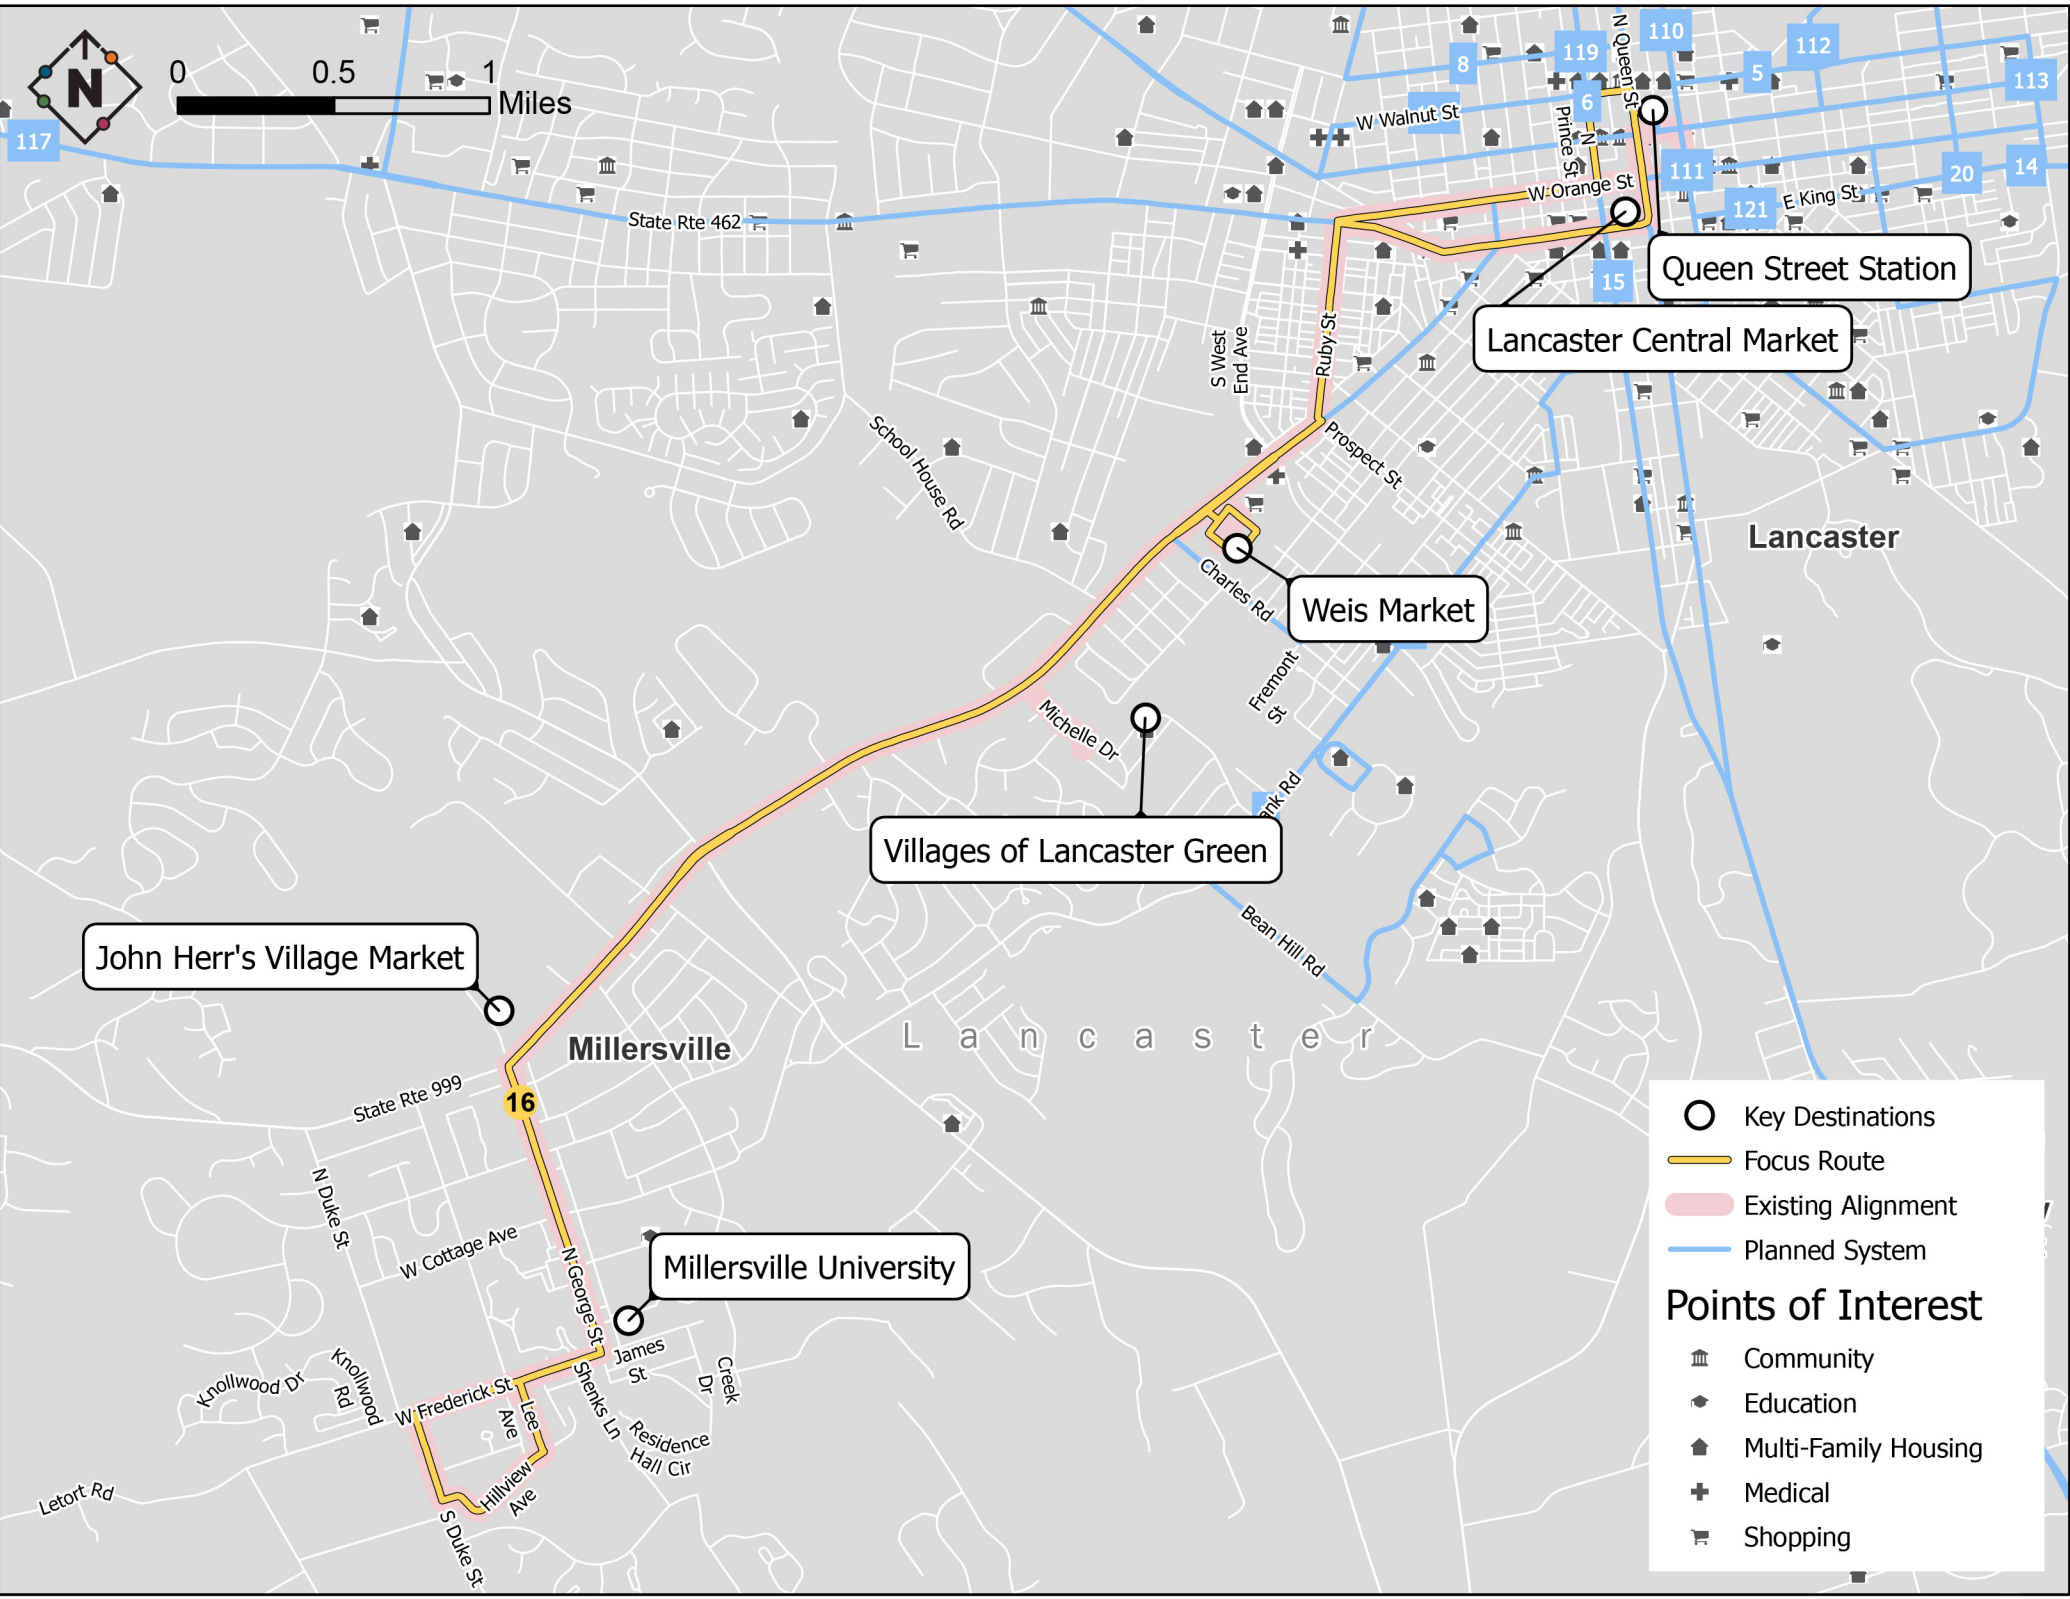

0 0.5 1 Miles

Queen Street Station

Lancaster Central Market

Weis Market

Villages of Lancaster Green

John Herr's Village Market

Millersville

Millersville University

Lancaster

L a n c a s t e r

○ Key Destinations

— Focus Route

— Existing Alignment

— Planned System

Points of Interest

⛪ Community

🎓 Education

🏠 Multi-Family Housing

⚕️ Medical

🛒 Shopping