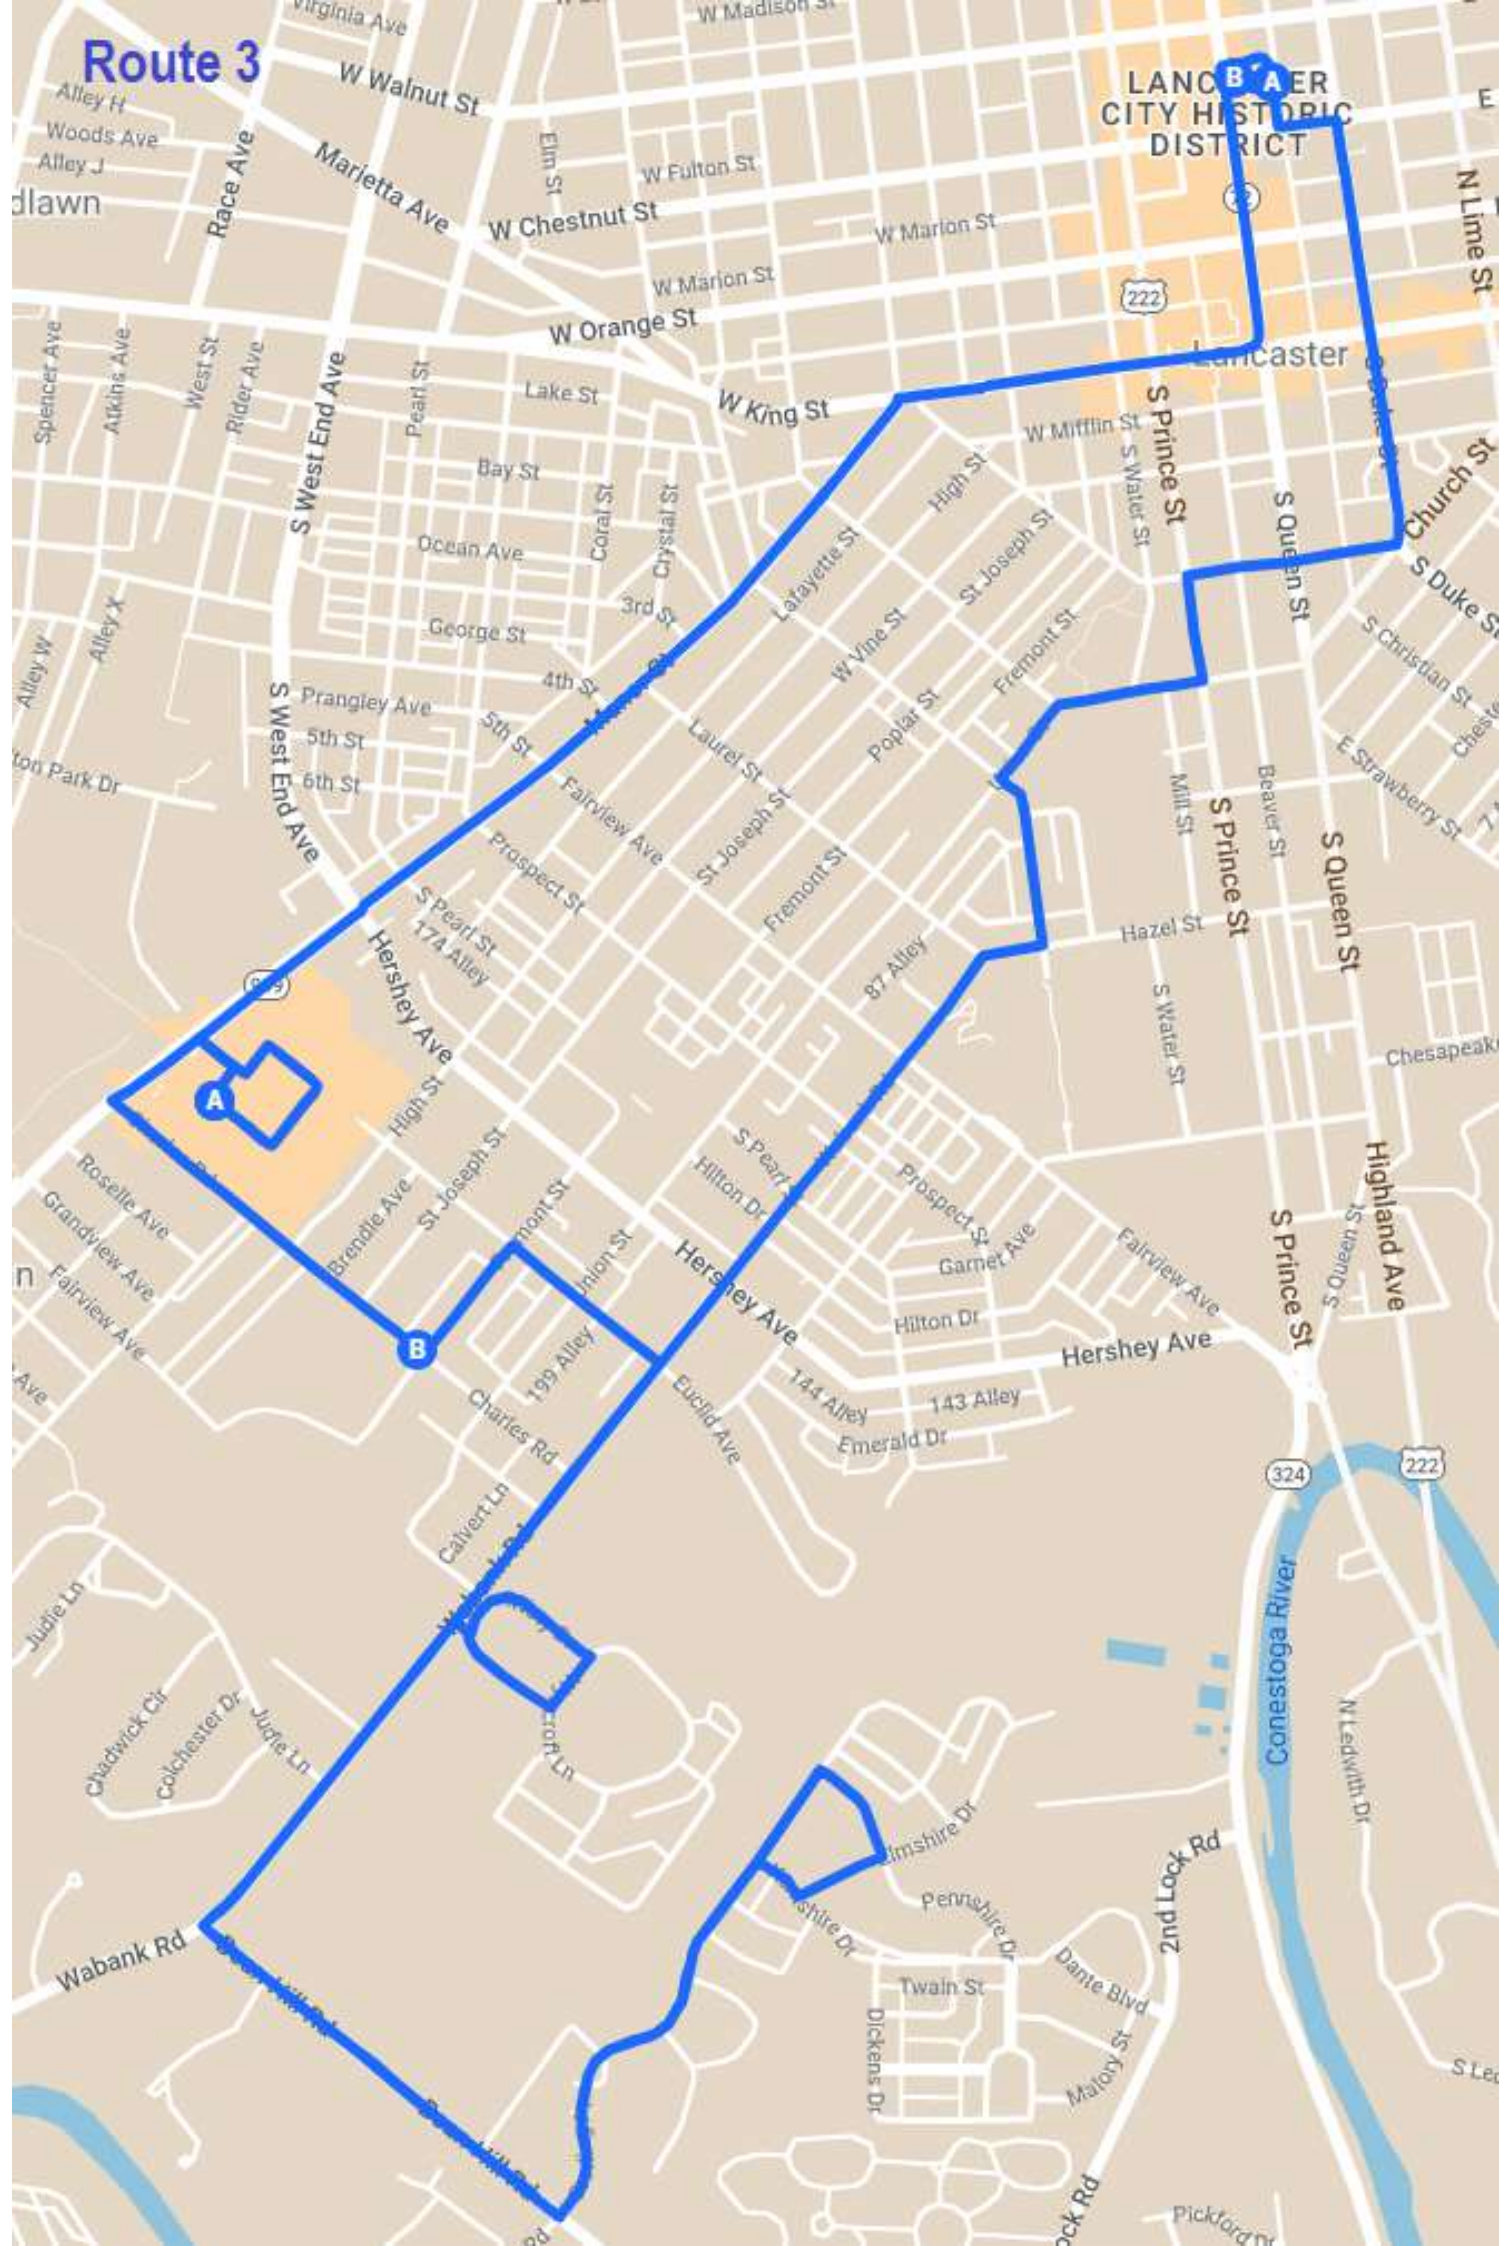

# Route 3

LANCASTER  
CITY HISTORIC  
DISTRICT

**Red Rose Transit Authority**  
**Route 3 - Sterling & Kensington**  
**Fall 2024**  
**Weekday**  
**Updated Proposed Schedule 6-19-2024**

<b>Bus Starts</b> Queen Street Station	<b>Bus Departs</b> Sterling Place	<b>Bus Departs</b> Kensington Court	<b>Bus Departs</b> Manor Shopping Ctr	<b>Bus Ends</b> Queen Street Station	
6:00 AM	6:20 AM	6:25 AM	6:35 AM	7:00 AM	<b>60 Minutes</b>
7:00 AM	7:20 AM	7:25 AM	7:35 AM	8:00 AM	<b>60 Minutes</b>
8:00 AM	8:20 AM	8:25 AM	8:35 AM	9:00 AM	<b>60 Minutes</b>
9:00 AM	9:20 AM	9:25 AM	9:35 AM	10:00 AM	<b>60 Minutes</b>
10:00 AM	10:20 AM	10:25 AM	10:35 AM	11:00 AM	<b>60 Minutes</b>
11:00 AM	11:20 AM	11:25 AM	11:35 AM	12:00 PM	<b>60 Minutes</b>
12:00 PM	12:20 PM	12:25 PM	12:35 PM	1:00 PM	<b>60 Minutes</b>
1:00 PM	1:20 PM	1:25 PM	1:35 PM	2:00 PM	<b>60 Minutes</b>
2:00 PM	2:20 PM	2:25 PM	2:35 PM	3:00 PM	<b>60 Minutes</b>
3:00 PM	3:20 PM	3:25 PM	3:35 PM	4:00 PM	<b>60 Minutes</b>
4:00 PM	4:20 PM	4:25 PM	4:35 PM	5:00 PM	<b>60 Minutes</b>
5:00 PM	5:20 PM	5:25 PM	5:35 PM	6:00 PM	<b>60 Minutes</b>
6:00 PM	6:20 PM	6:25 PM	6:35 PM	7:00 PM	<b>60 Minutes</b>
7:00 PM	7:20 PM	7:25 PM	7:35 PM	8:00 PM	<b>60 Minutes</b>