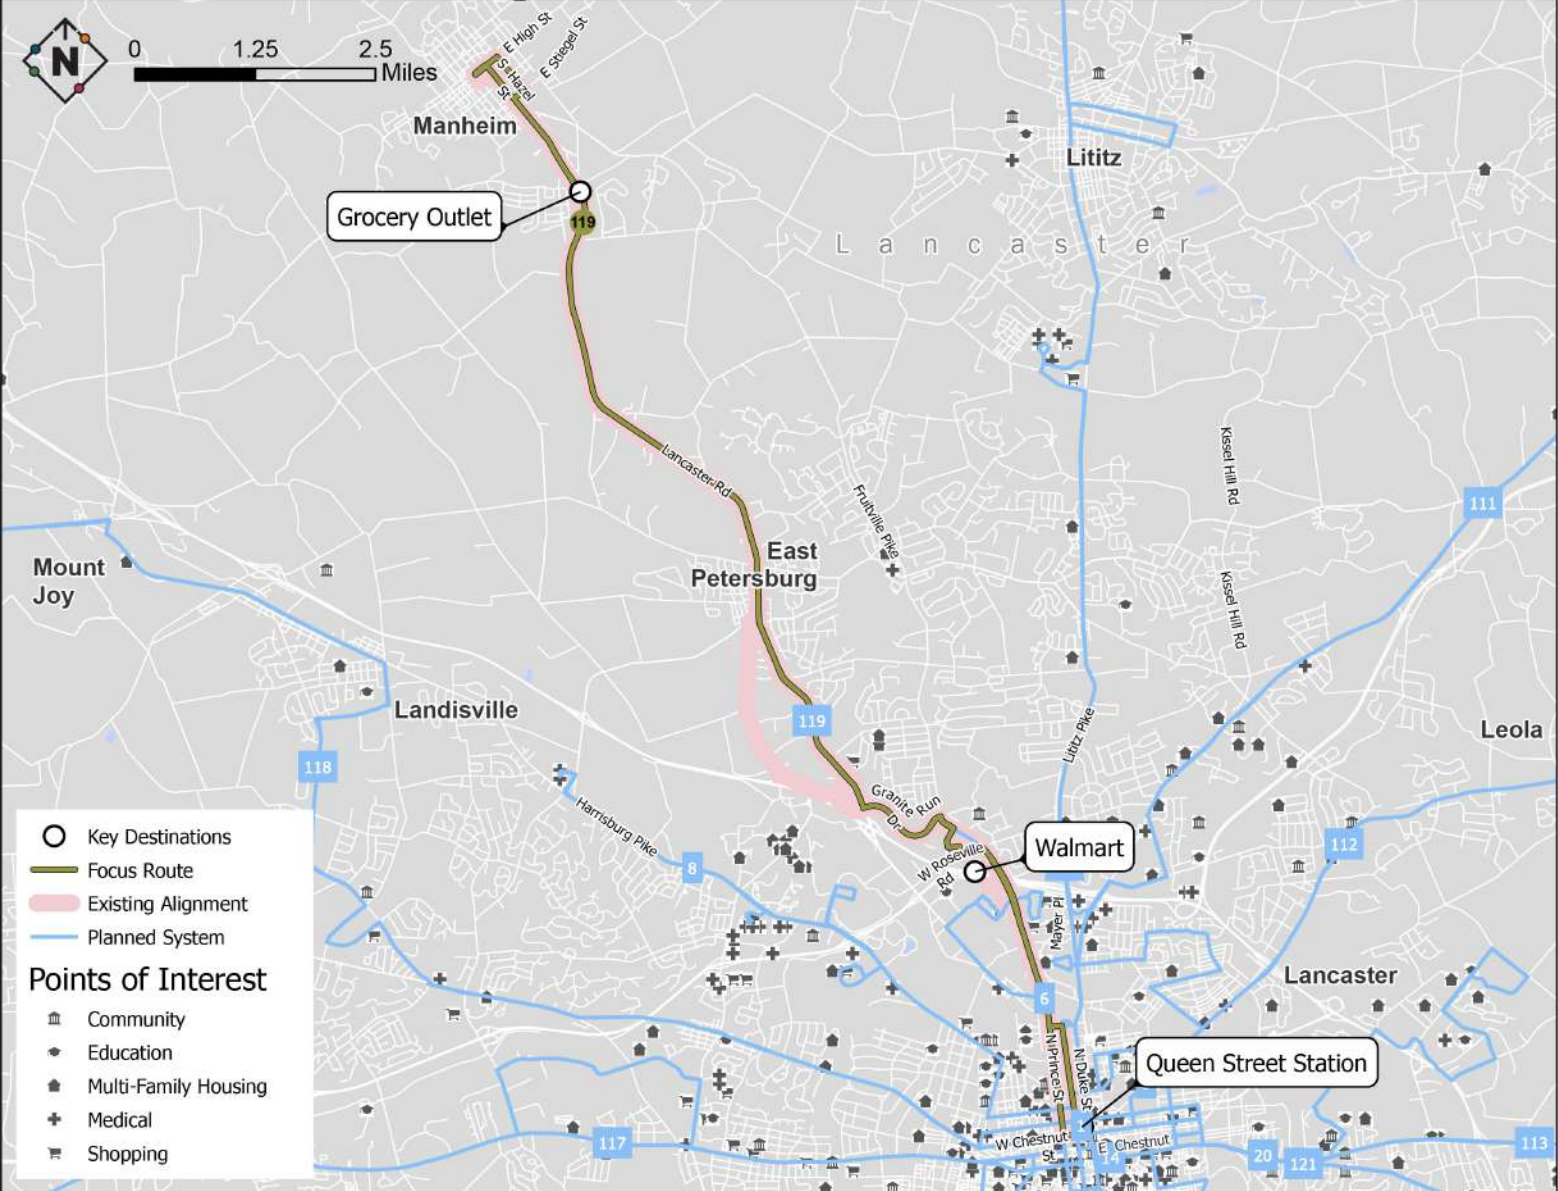

Walmart

Lancaster

Queen Street Station

- Key Destinations
  - Focus Route
  - Existing Alignment
  - Planned System
- Points of Interest**
- 🏠 Community
  - 🎓 Education
  - 🏠 Multi-Family Housing
  - 🏥 Medical
  - 🛒 Shopping

## RRTA Turn-by-Turn Route Directions

**Route 119**

Turn	Directions
Start	Start of route
Right	Turn right onto N Queen St
Left	Turn left onto McGovern Avenue
Right	Turn right onto N Prince St
Straight	Continue straight onto Fruitville Pike
Left	Turn left onto W Roseville Rd
Right	Turn right into shopping center
Left	Turn left into parking lot
Right	Veer right
Left	Turn left onto Fruitville Pike
Left	Turn left onto Granite Run Dr
Right	Turn right onto Manheim Pike
Straight	Continue straight on Manheim Pike/PA72
Left	Turn left onto Market Square/PA772W
Left	Turn left onto Market Square/PA772E
Right	Turn right onto S Hazel St
Right	Turn right onto E Stiegel St
Left	Turn left onto S Main St/PA72
Left	Turn left onto Granite Run Dr
Right	Turn right onto Fruitville Pike
Straight	Continue straight onto S Prince St
Left	Turn left onto W Chestnut St
Left	Turn left onto N Queen St
Right	Turn right into Queen Street Station
End	End of route