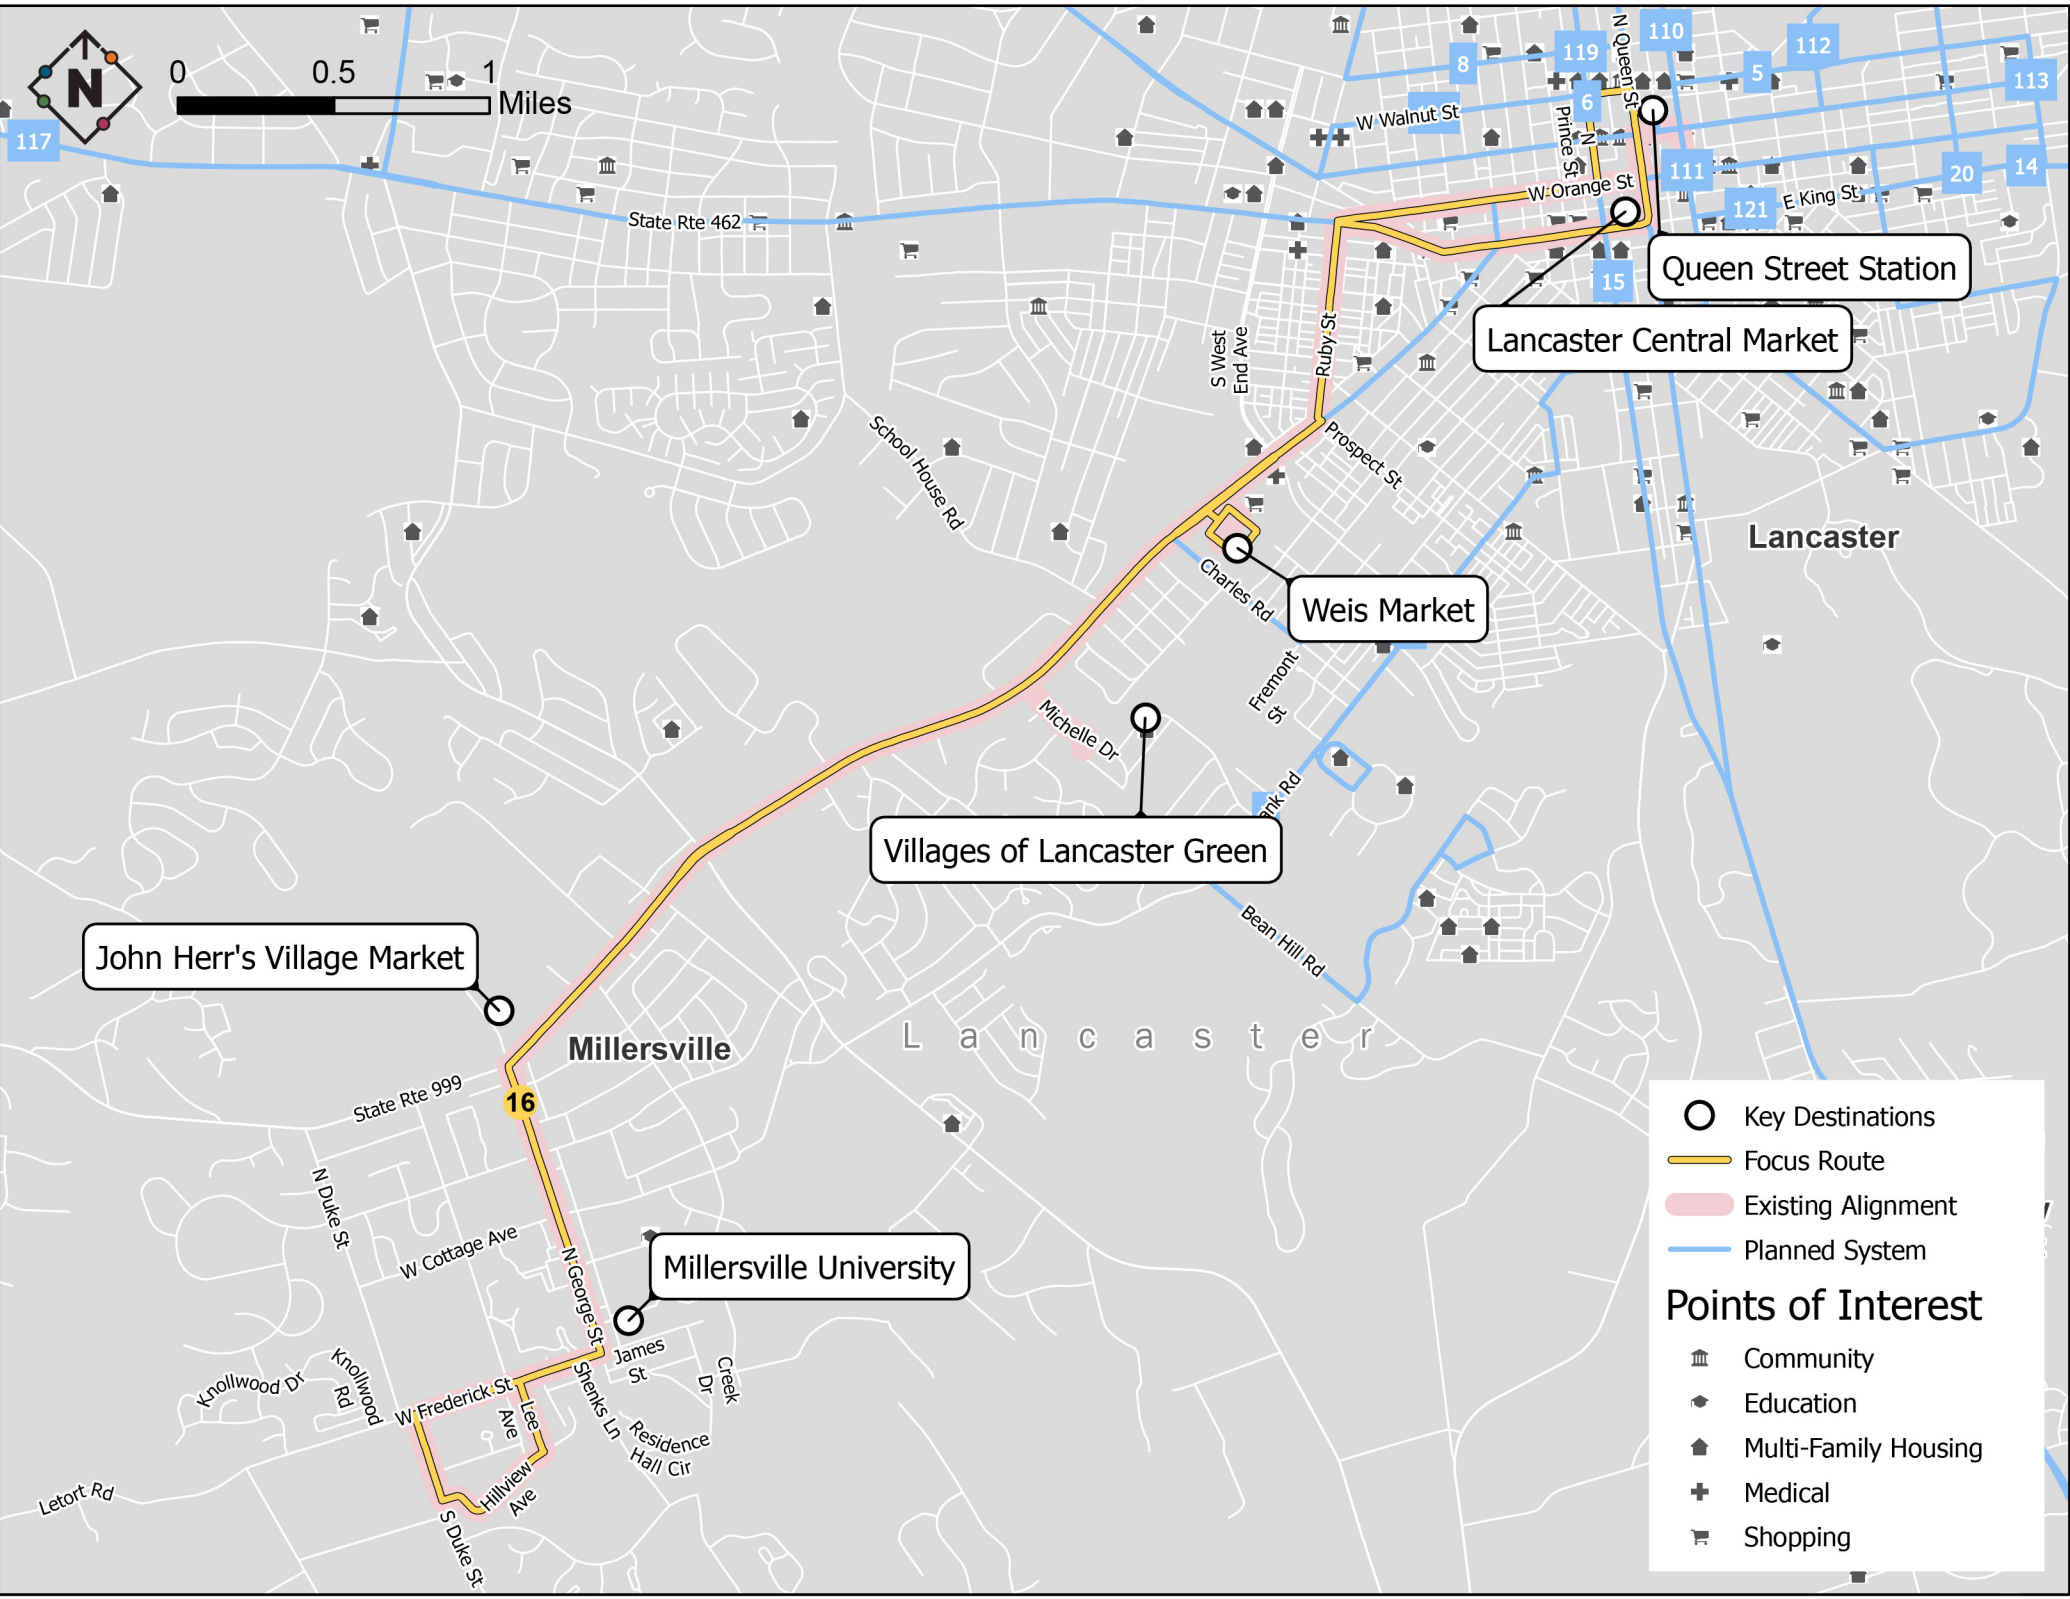

0 0.5 1 Miles

Queen Street Station

Lancaster Central Market

Weis Market

Villages of Lancaster Green

John Herr's Village Market

Millersville

Millersville University

Lancaster

L a n c a s t e r

○ Key Destinations

— Focus Route

— Existing Alignment

— Planned System

Points of Interest

- ☪ Community
- 🎓 Education
- 🏠 Multi-Family Housing
- ⚕ Medical
- 🛒 Shopping