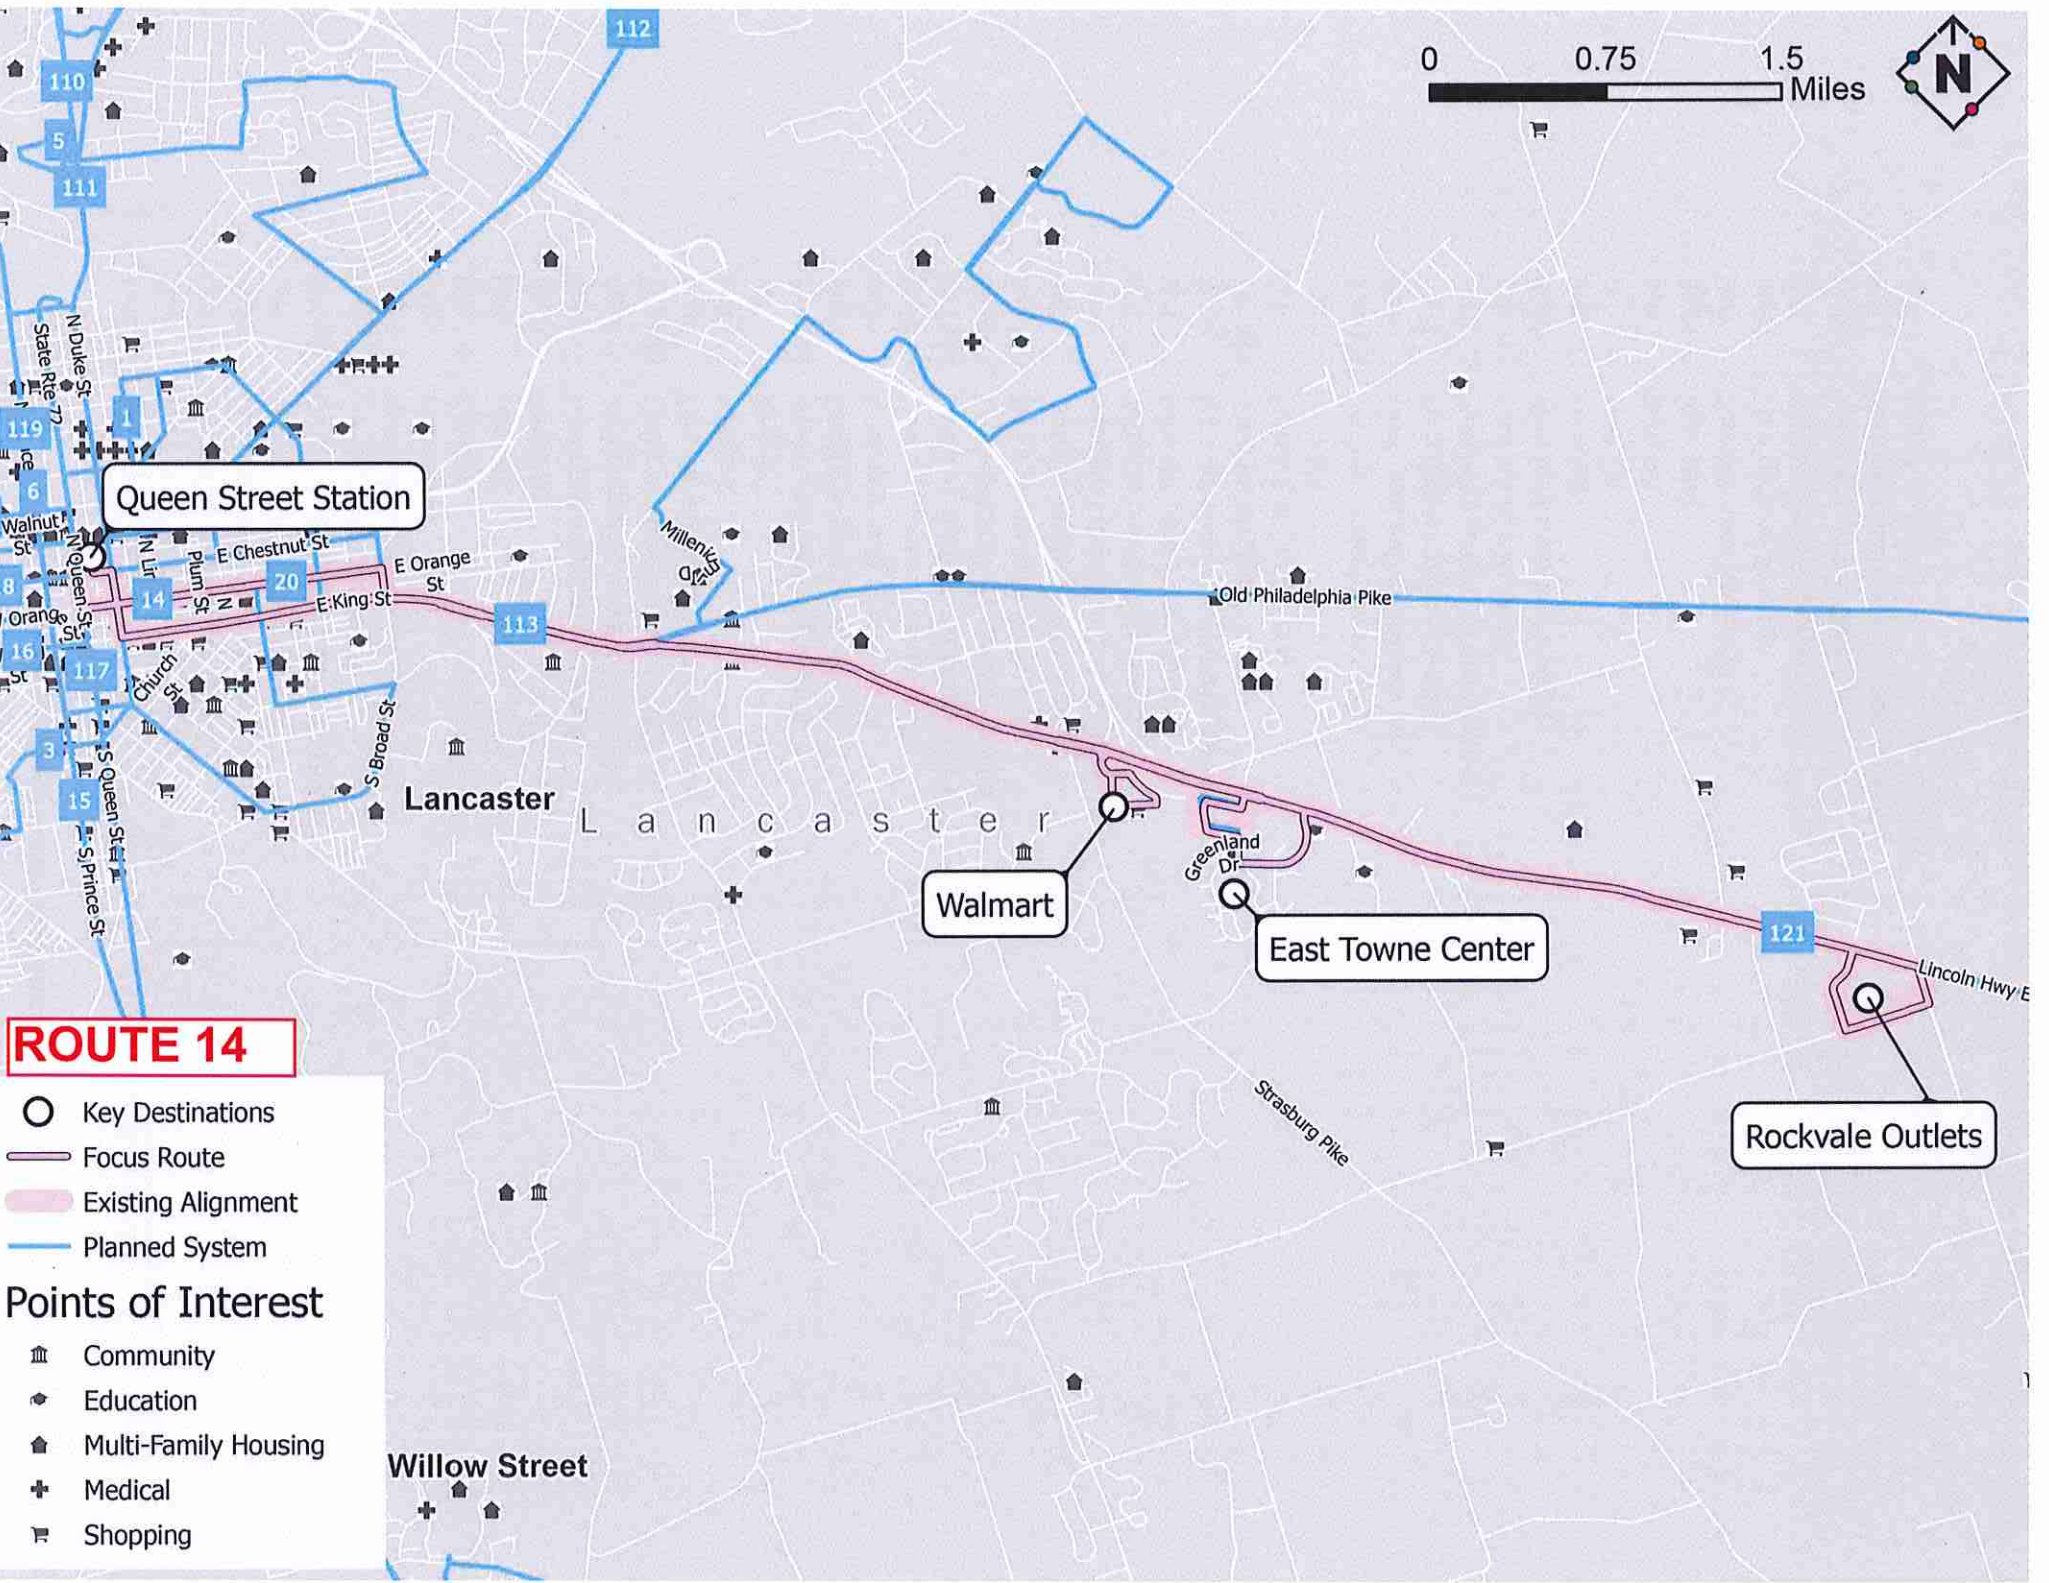

0 0.75 1.5 Miles

Queen Street Station

Walmart

East Towne Center

Rockvale Outlets

ROUTE 14

- Key Destinations
- Focus Route
- Existing Alignment
- Planned System

Points of Interest

- ⛪ Community
- 🎓 Education
- 🏠 Multi-Family Housing
- ⛶ Medical
- 🛒 Shopping

Willow Street

Lancaster

L a n c a s t e r

Greenland Dr

Strasburg Pike

Lincoln Hwy E

Old Philadelphia Pike

Millenk...