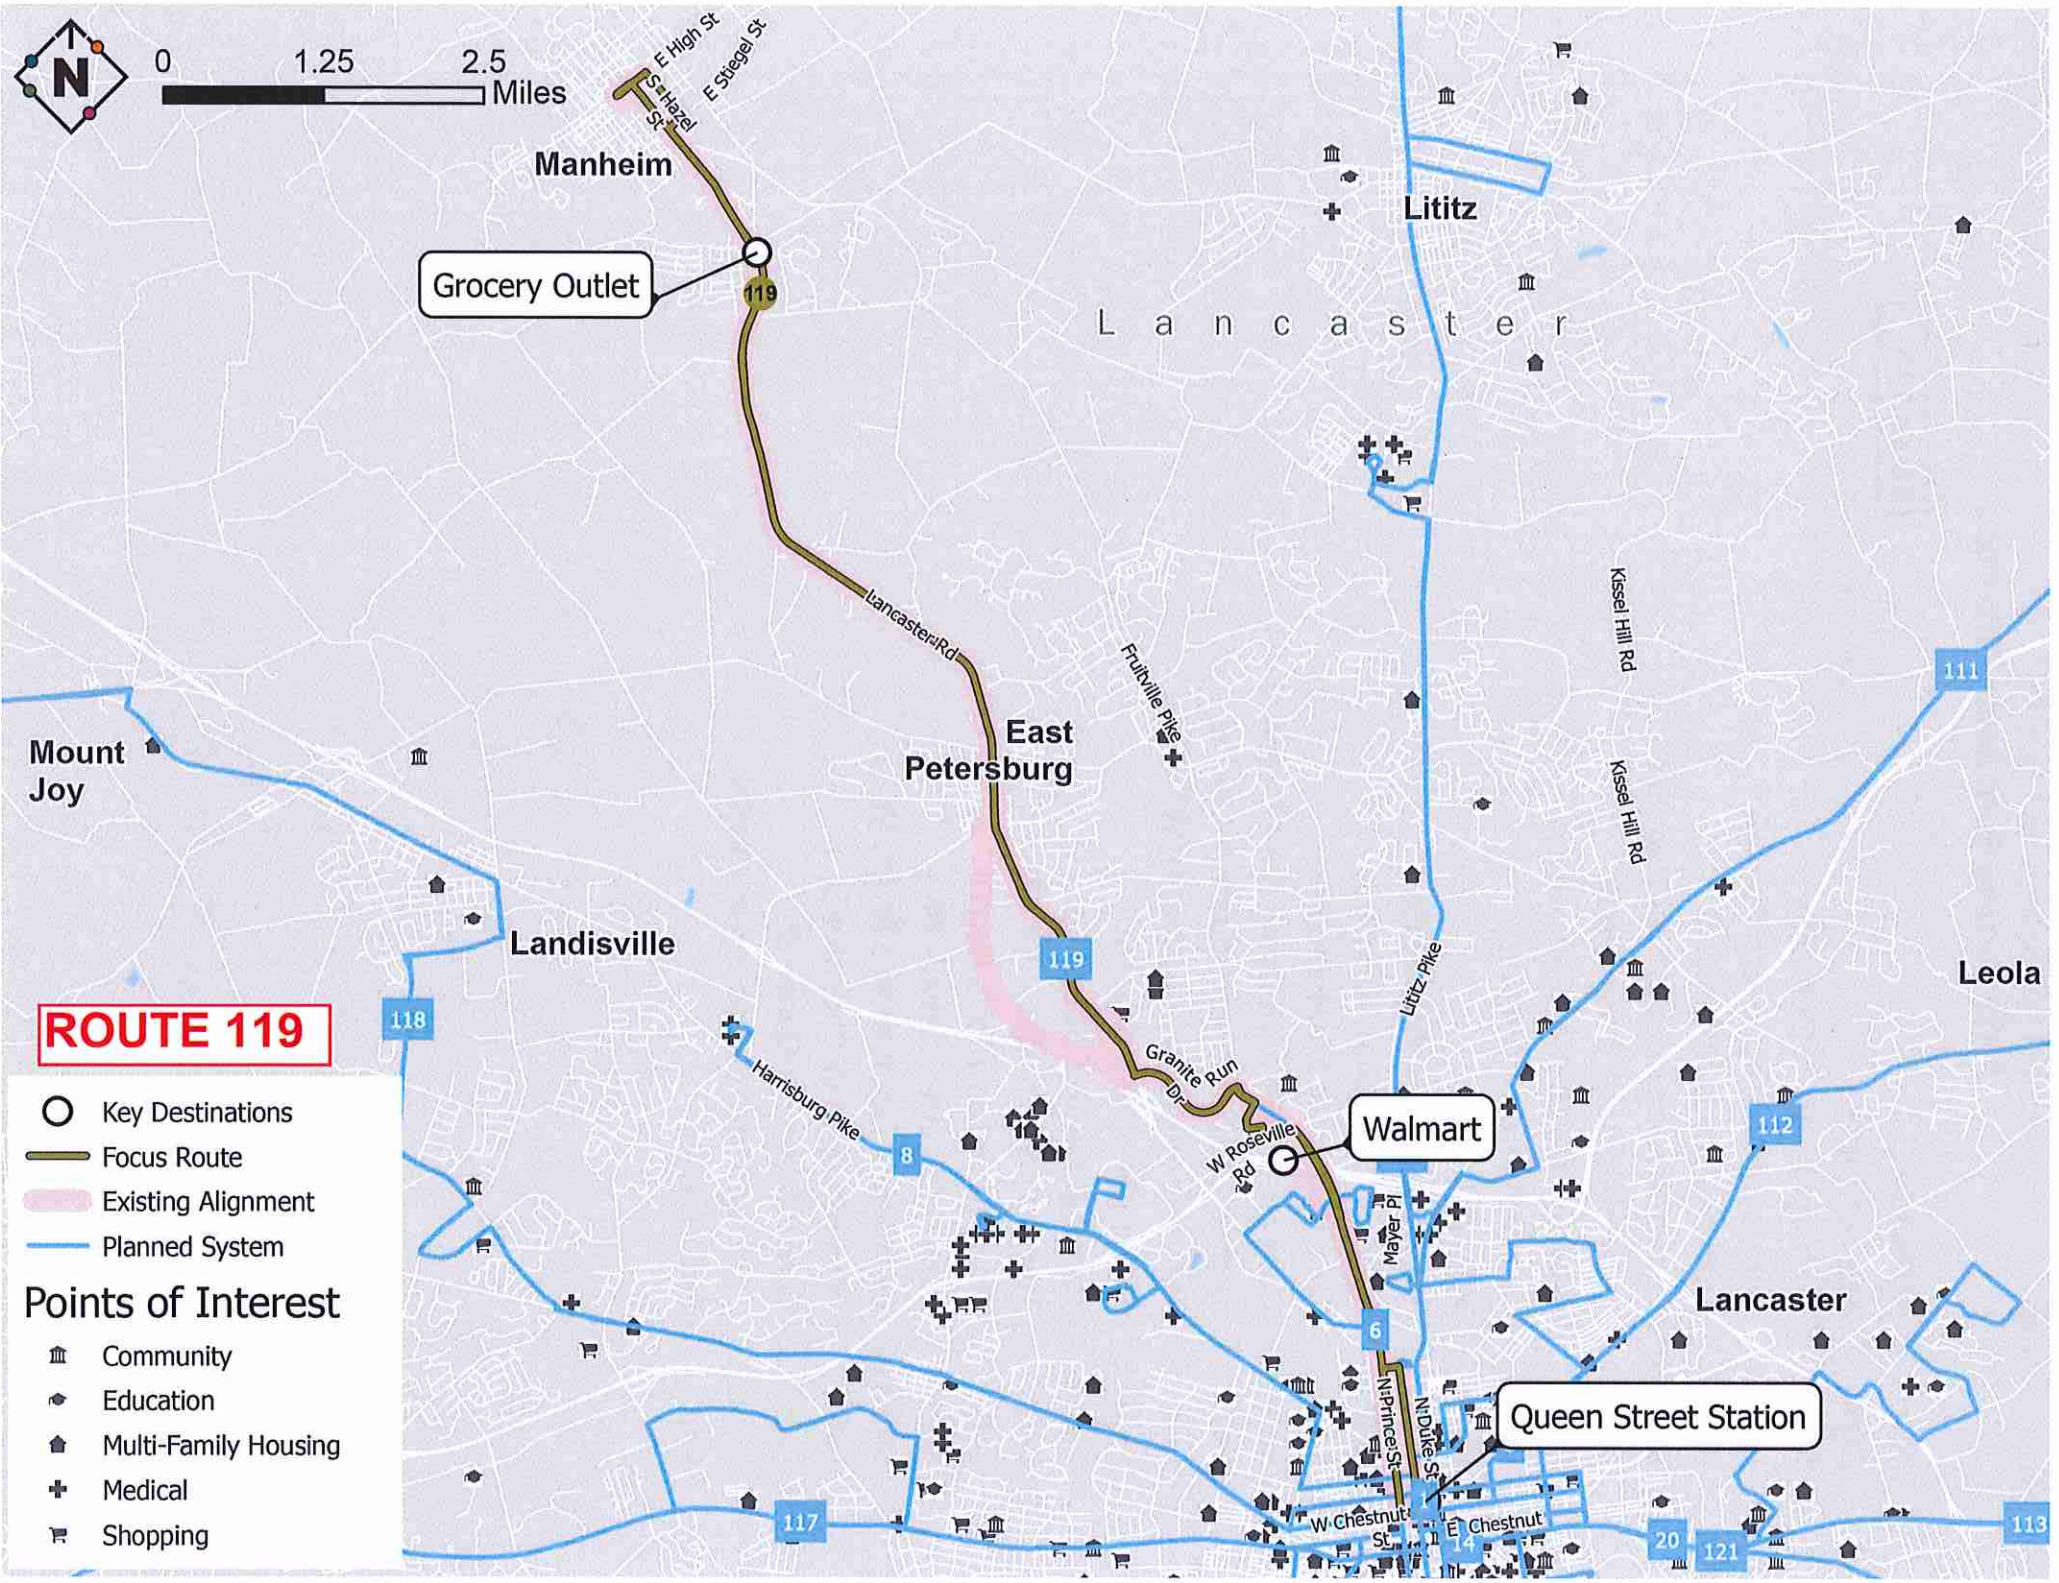

0 1.25 2.5 Miles

Grocery Outlet

ROUTE 119

- Key Destinations
- Focus Route
- Existing Alignment
- Planned System

Points of Interest

- Community
- Education
- Multi-Family Housing
- Medical
- Shopping

Red Rose Transit Authority
Route 119 - Manheim
Fall 2024
Weekday

RRTA Turn-by-Turn Route Directions

Route 119

Turn	Directions
Start	Start of route
Right	Turn right onto N Queen St
Left	Turn left onto McGovern Avenue
Right	Turn right onto N Prince St
Straight	Continue straight onto Fruitville Pike
Left	Turn left onto W Roseville Rd
Right	Turn right into shopping center
Left	Turn left into parking lot
Right	Veer right
Left	Turn left onto Fruitville Pike
Left	Turn left onto Granite Run Dr
Right	Turn right onto Manheim Pike
Straight	Continue straight on Manheim Pike/PA72
Left	Turn left onto Market Square/PA772W
Left	Turn left onto Market Square/PA772E
Right	Turn right onto S Hazel St
Right	Turn right onto E Stiegel St
Left	Turn left onto S Main St/PA72
Left	Turn left onto Granite Run Dr
Right	Turn right onto Fruitville Pike
Straight	Continue straight onto S Prince St
Left	Turn left onto W Chestnut St
Left	Turn left onto N Queen St
Right	Turn right into Queen Street Station
End	End of route