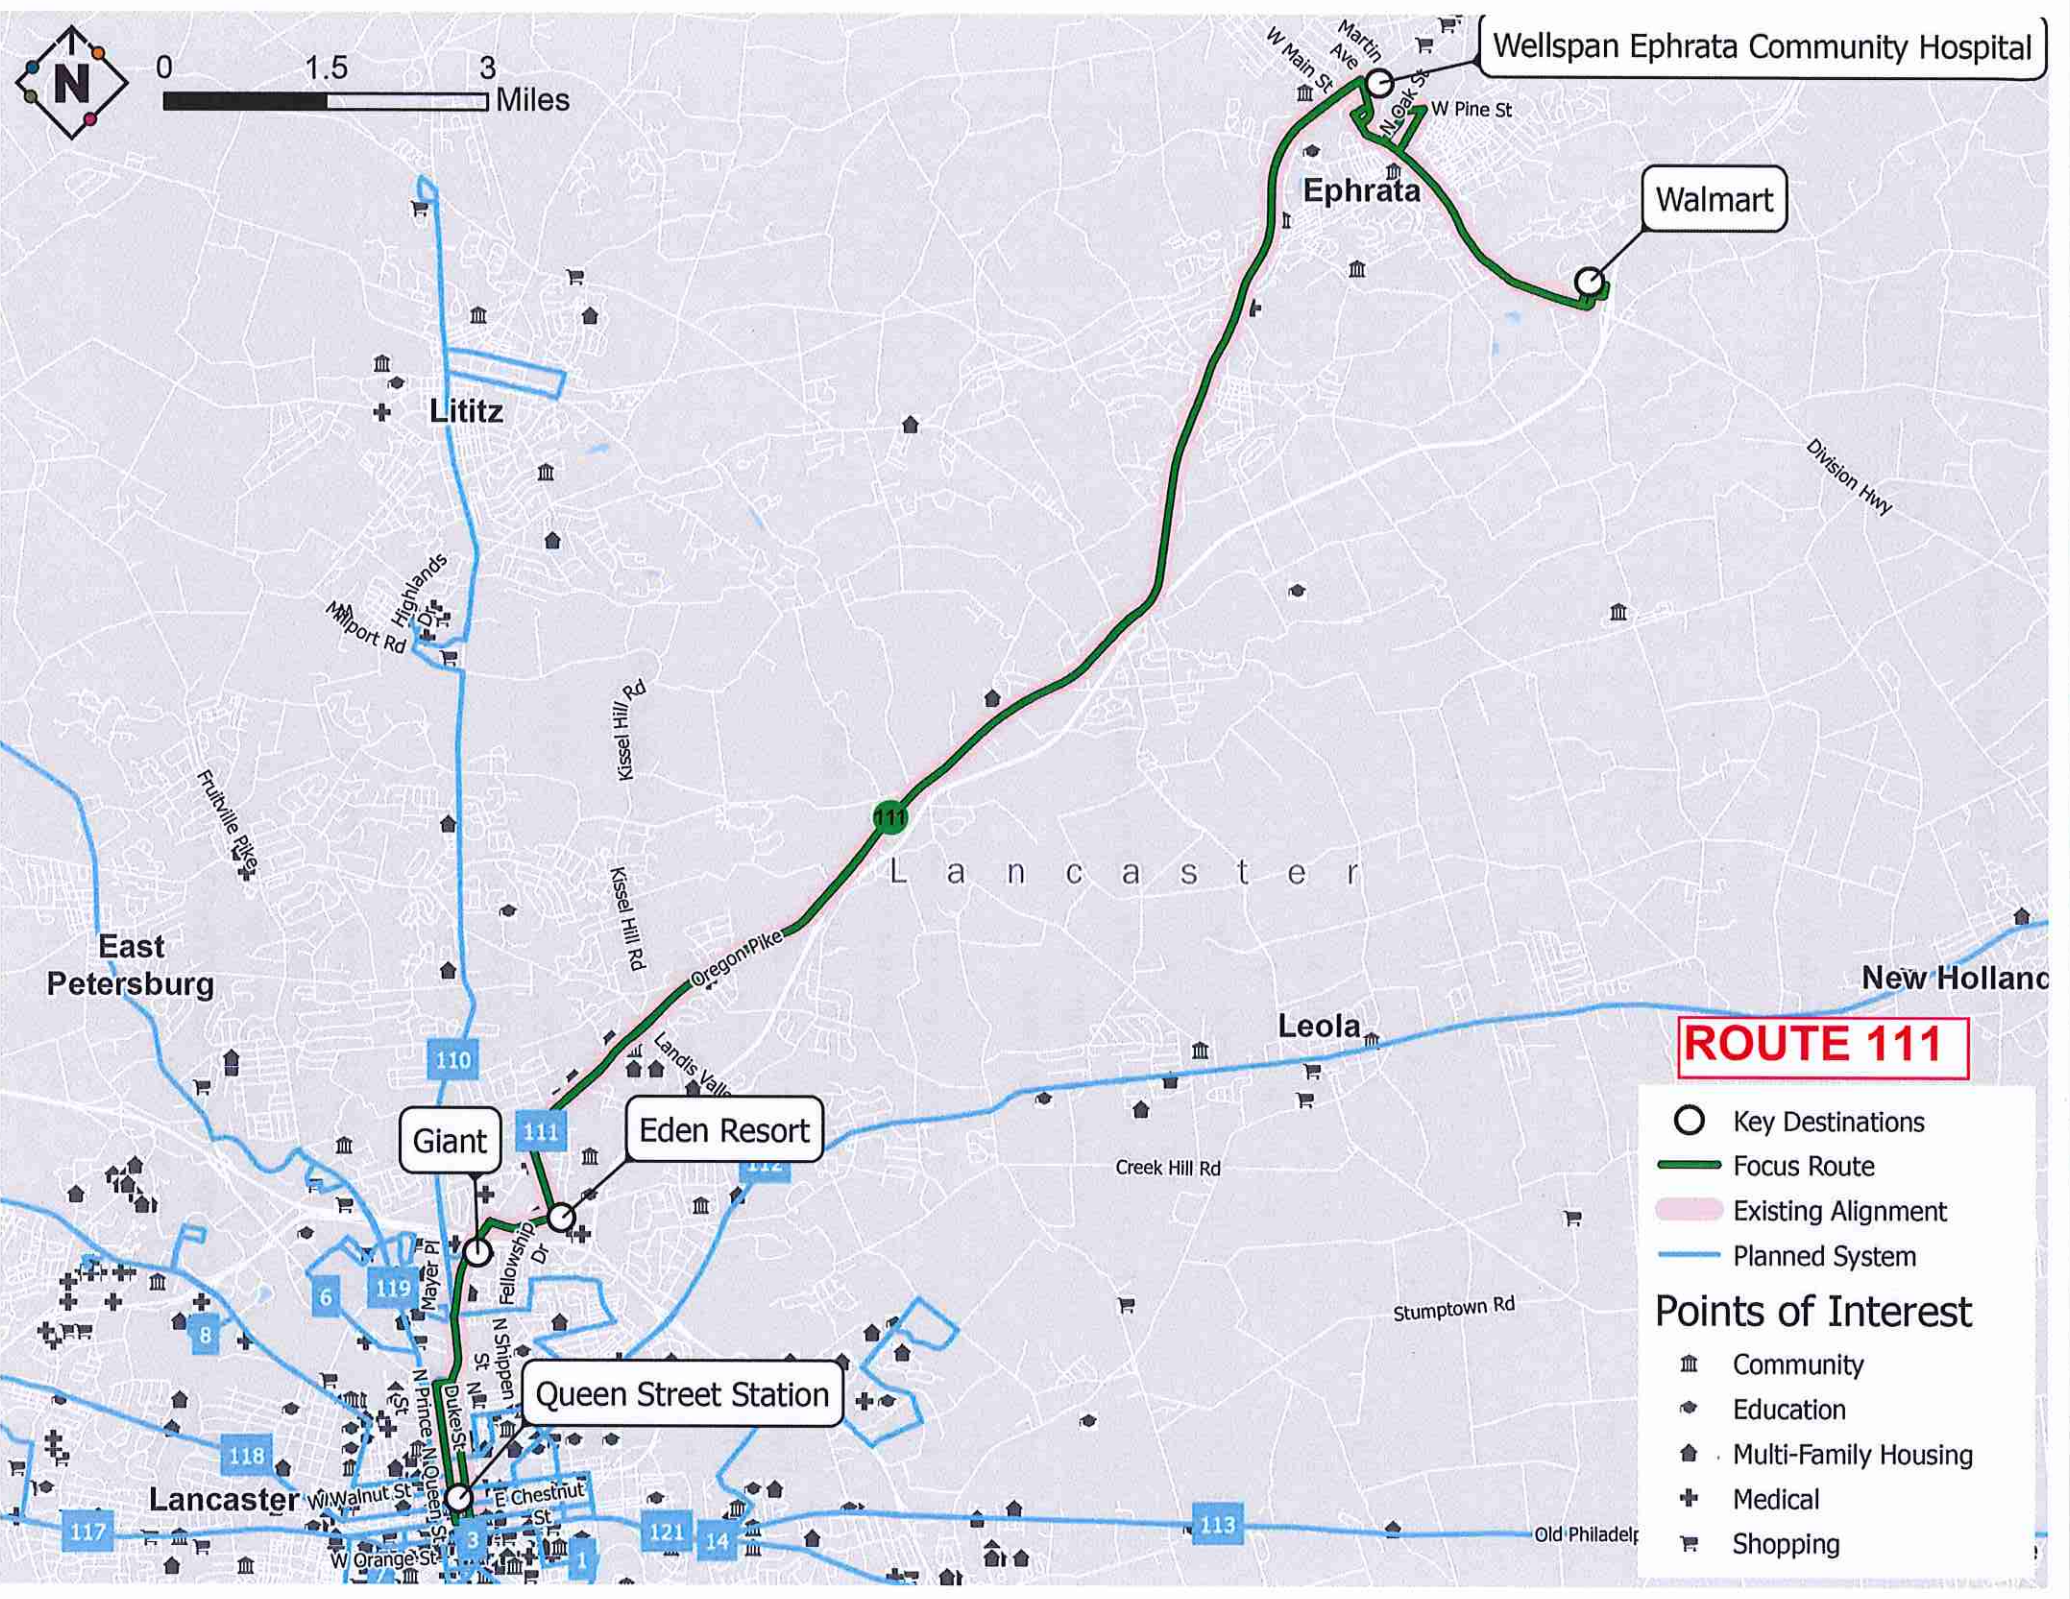

Points of Interest

⛪ Community

🎓 Education

🏠 Multi-Family Housing

⛶ Medical

🛒 Shopping

Red Rose Transit Authority
Route 111 - Ephrata
Fall 2024
Weekday

Bus Starts	Bus Departs	Bus Departs	Bus Departs	Bus Departs	Bus Departs	Bus Departs	Bus Departs	Bus Departs	Bus Ends	
Queen St Station	Oregon Pike and Eden Rd.	Akron 7th and Main Sts.	Ephrata Hospital	Wal-Mart Rt. 222 and 322	Ephrata Hospital	Akron 7th and Main Sts.	Oregon Pike and Eden Rd.	Queen St Station		
6:00	6:10	6:25	6:35	6:55	7:05	7:10	7:25	7:50	60 Minutes	
7:00	7:10	7:25	7:35	7:55	8:05	8:10	8:25	8:50	60 Minutes	
8:00	8:10	8:25	8:35	8:55	9:05	9:10	9:25	9:50	60 Minutes	
9:00	9:10	9:25	9:35	9:55	10:05	10:10	10:25	10:50	60 Minutes	
3:00	3:10	3:25	3:35	3:55	4:05	4:10	4:25	4:50	60 Minutes	
4:00	4:10	4:25	4:35	4:55	5:05	5:10	5:25	5:50	60 Minutes	
5:00	5:10	5:25	5:35	5:55	6:05	6:10	6:25	6:50	60 Minutes	
6:00	6:10	6:25	6:35	6:55	7:05	7:10	7:25	7:50	60 Minutes	
7:00	7:10	7:25	7:35	7:55	8:05	8:10	8:25	8:50	60 Minutes	

Red Rose Transit Authority
Route 111 - Ephrata
Fall 2024
Saturday

Bus Starts	Bus Departs	Bus Departs	Bus Departs	Bus Departs	Bus Departs	Bus Departs	Bus Departs	Bus Ends	
Queen St Station	Oregon Pike and Eden Rd.	Akron 7th and Main Sts.	Ephrata Hospital	Wal-Mart Rt. 222 and 322	Ephrata Hospital	Akron 7th and Main Sts.	Oregon Pike and Eden Rd.	Queen St Station	
7:00	7:10	7:25	7:35	7:55	8:05	8:10	8:25	8:50	60 Minutes
8:00	8:10	8:25	8:35	8:55	9:05	9:10	9:25	9:50	60 Minutes
9:00	9:10	9:25	9:35	9:55	10:05	10:10	10:25	10:50	60 Minutes
3:00	3:10	3:25	3:35	3:55	4:05	4:10	4:25	4:50	60 Minutes
4:00	4:10	4:25	4:35	4:55	5:05	5:10	5:25	5:50	60 Minutes
5:00	5:10	5:25	5:35	5:55	6:05	6:10	6:25	6:50	60 Minutes
6:00	6:10	6:25	6:35	6:55	7:05	7:10	7:25	7:50	60 Minutes
7:00	7:10	7:25	7:35	7:55	8:05	8:10	8:25	8:50	60 Minutes